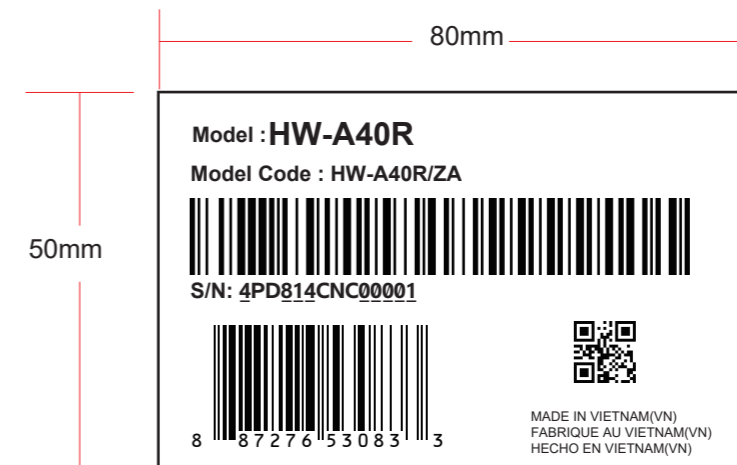

Made in China version

A40R ZA Bar

A40R ZA Carton box

Made in Vietnam version

A40R ZA Bar

A40R ZA Carton box

label locate on the bottom of the device
and it is the undetachable part.