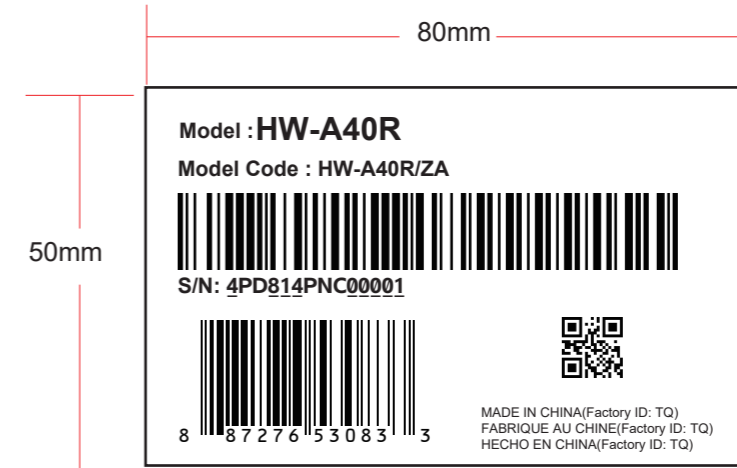

Made in China version

A40R ZA Bar

A40R ZA Carton box

Made in Vietnam version

A40R ZA Bar

A40R ZA Carton box

label locate on the bottom of the device
and it is the undetachable part.