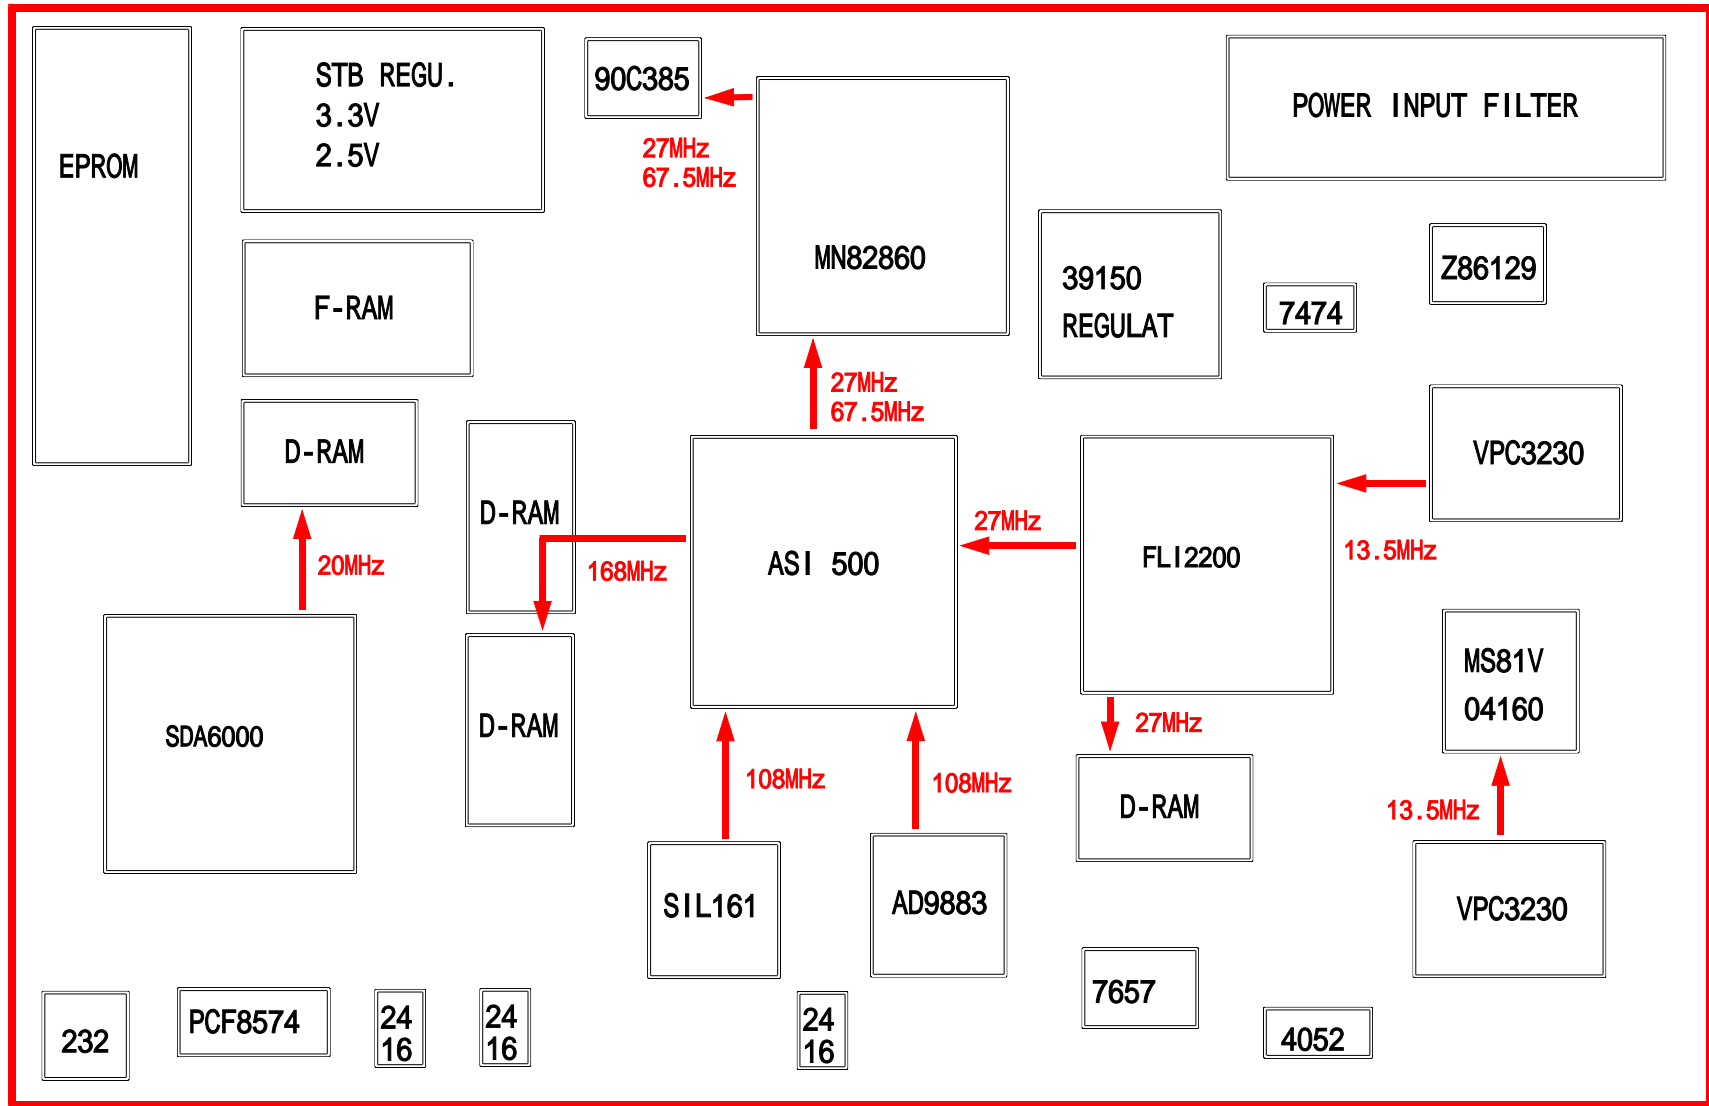

Visual Board Block Diagram

Digital Visual Board Clock Diagram

2-1. LOGIC BOARD Block Diagram (●→: I/O, —→: Internal Signal, □: LOGIC, ▣: Memory)