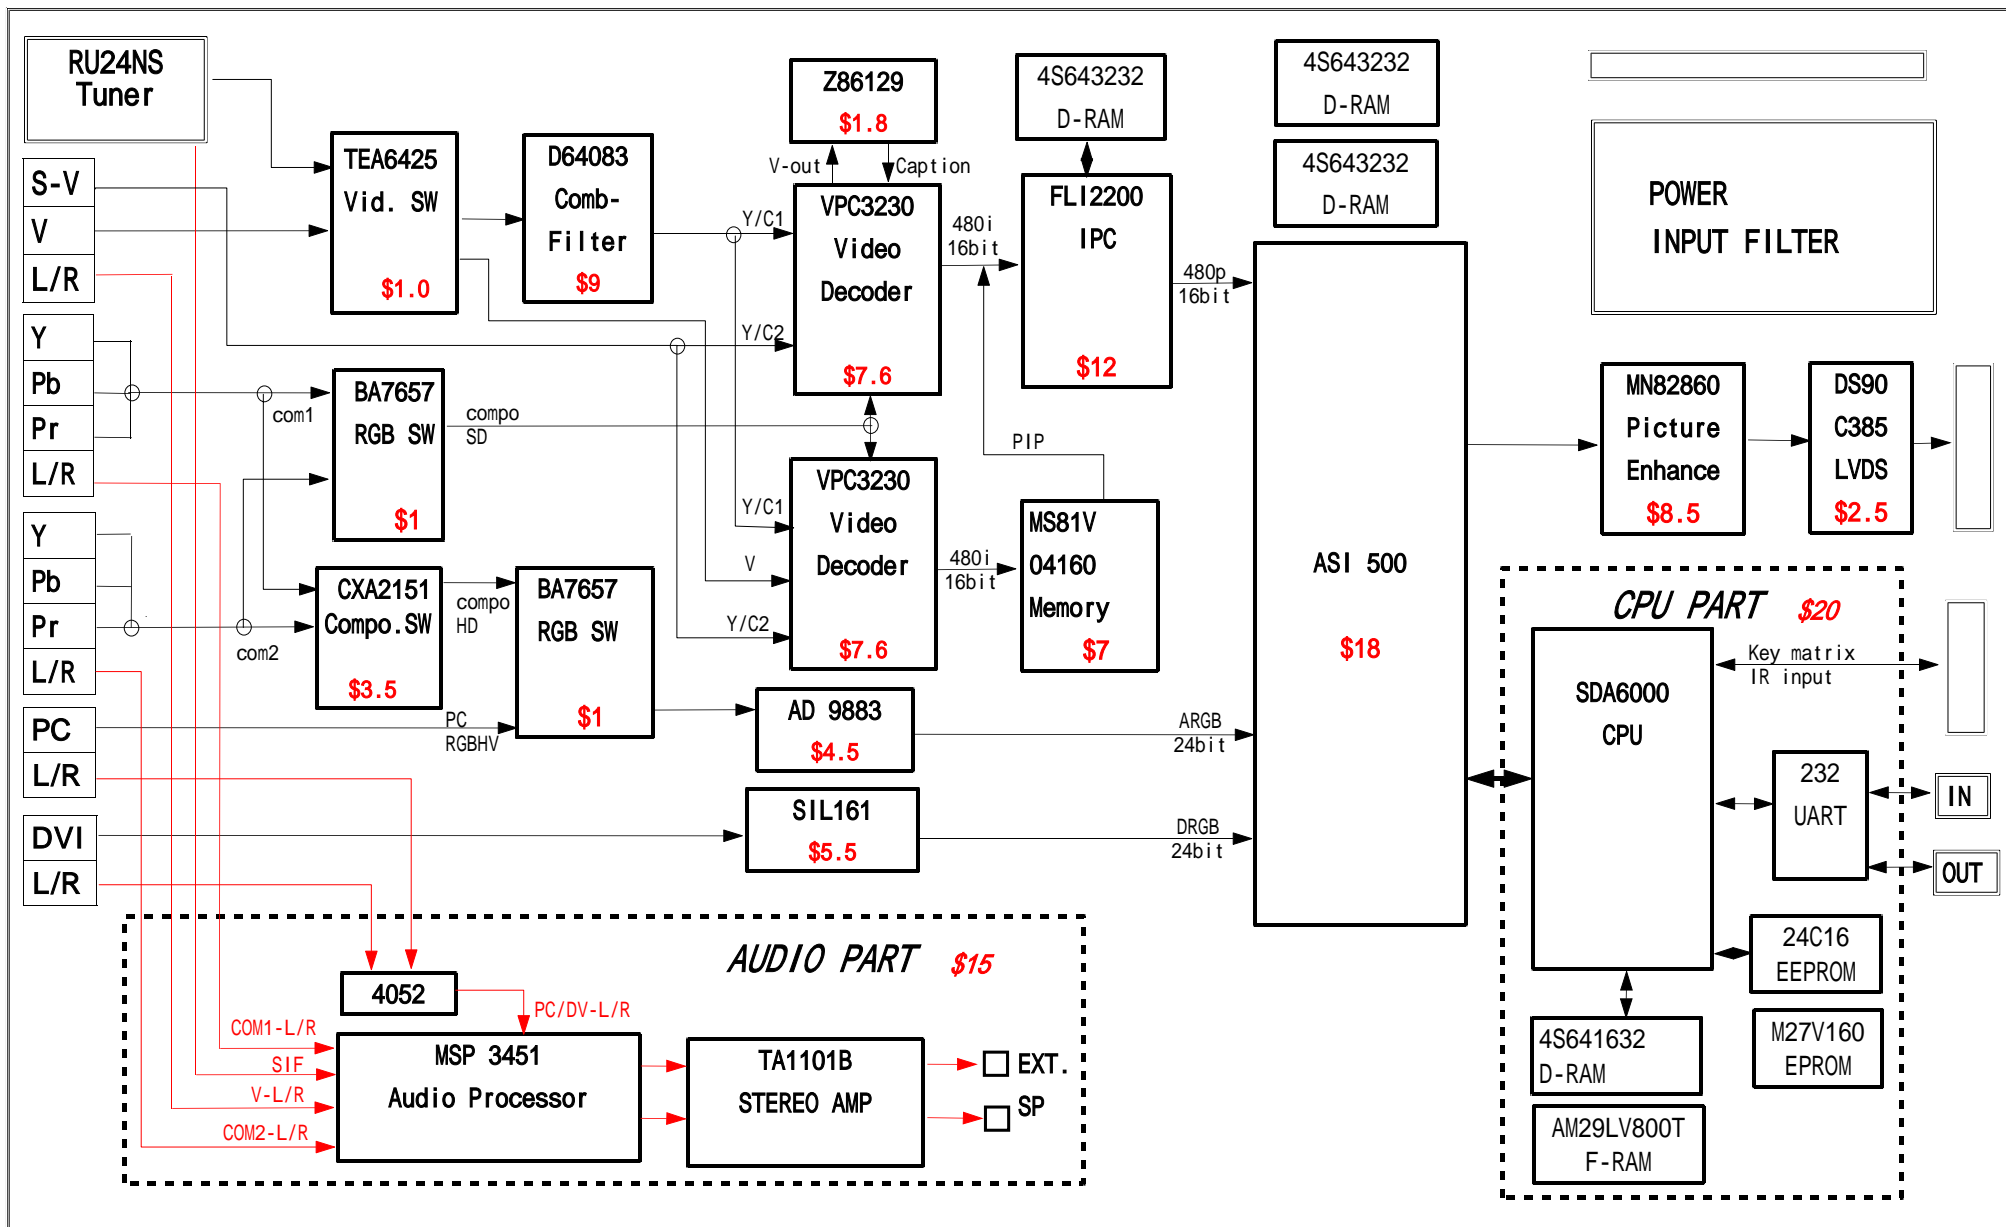

Visual Board Block Diagram

Digital Visual Board Clock Diagram

2-1. LOGIC BOARD Block Diagram (●→: I/O, —→: Internal Signal, □: LOGIC, ▣: Memory)