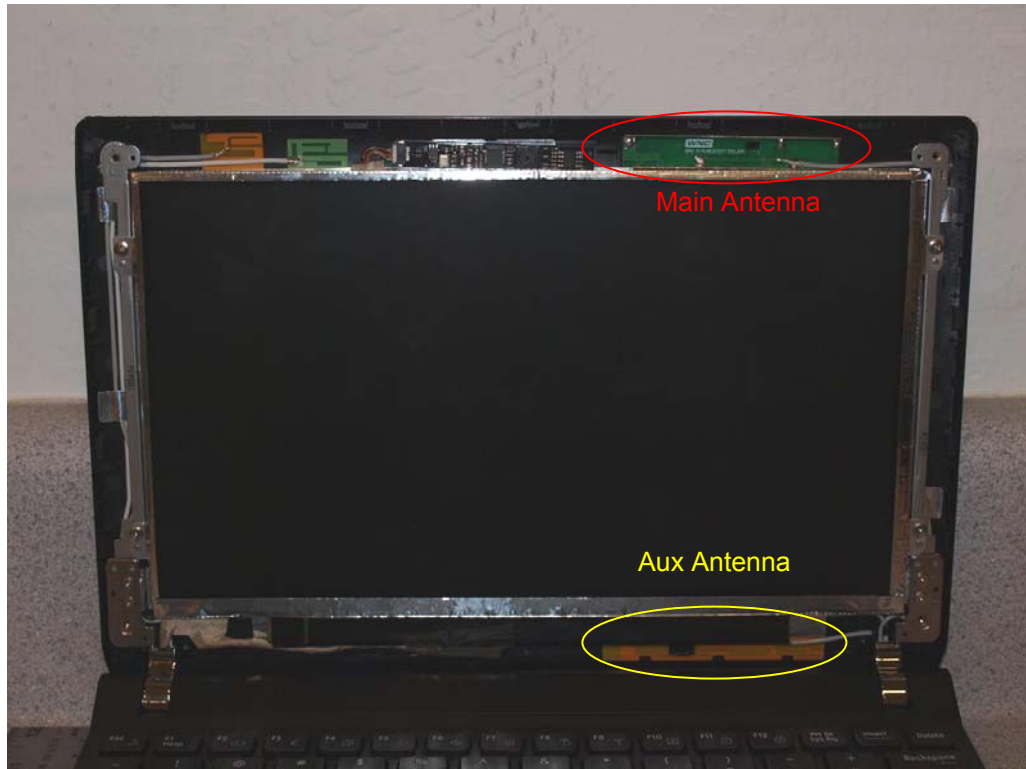

### 14. ANTENNA TO USER SEPARATION DISTANCES

## 15. TEST SETUP PHOTOS

Laptop Mode (180 mm from Tx antenna-to-user)