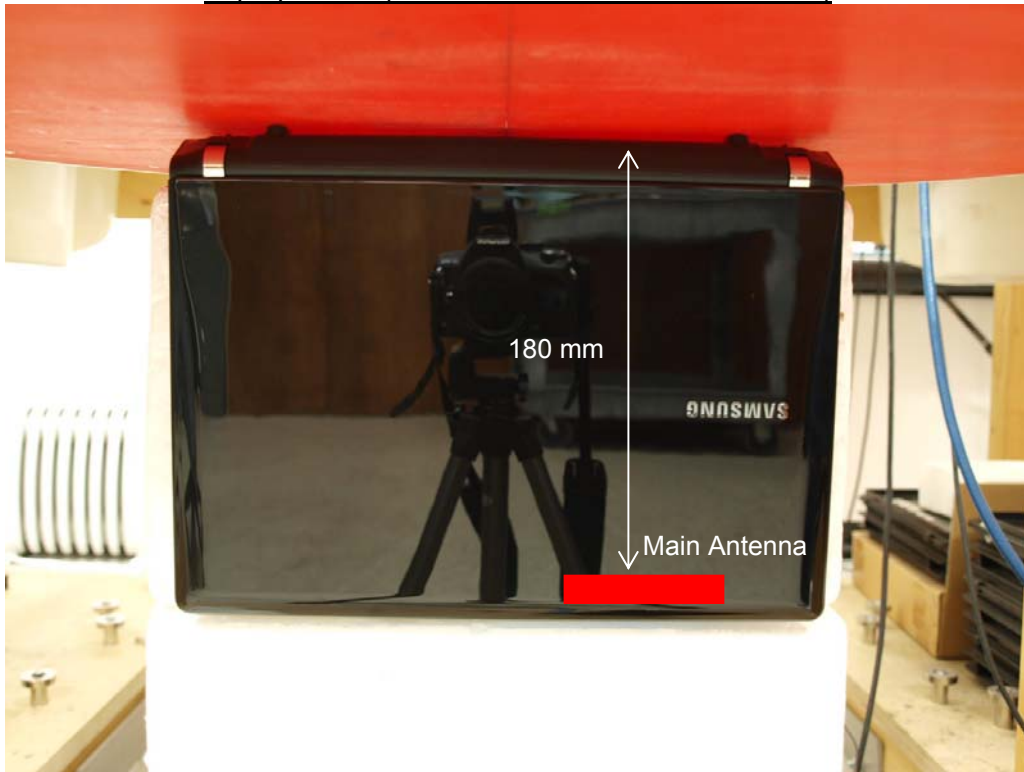

### 14. ANTENNA TO USER SEPARATION DISTANCES

## 15. TEST SETUP PHOTOS

Laptop Mode (180 mm from Tx antenna-to-user)