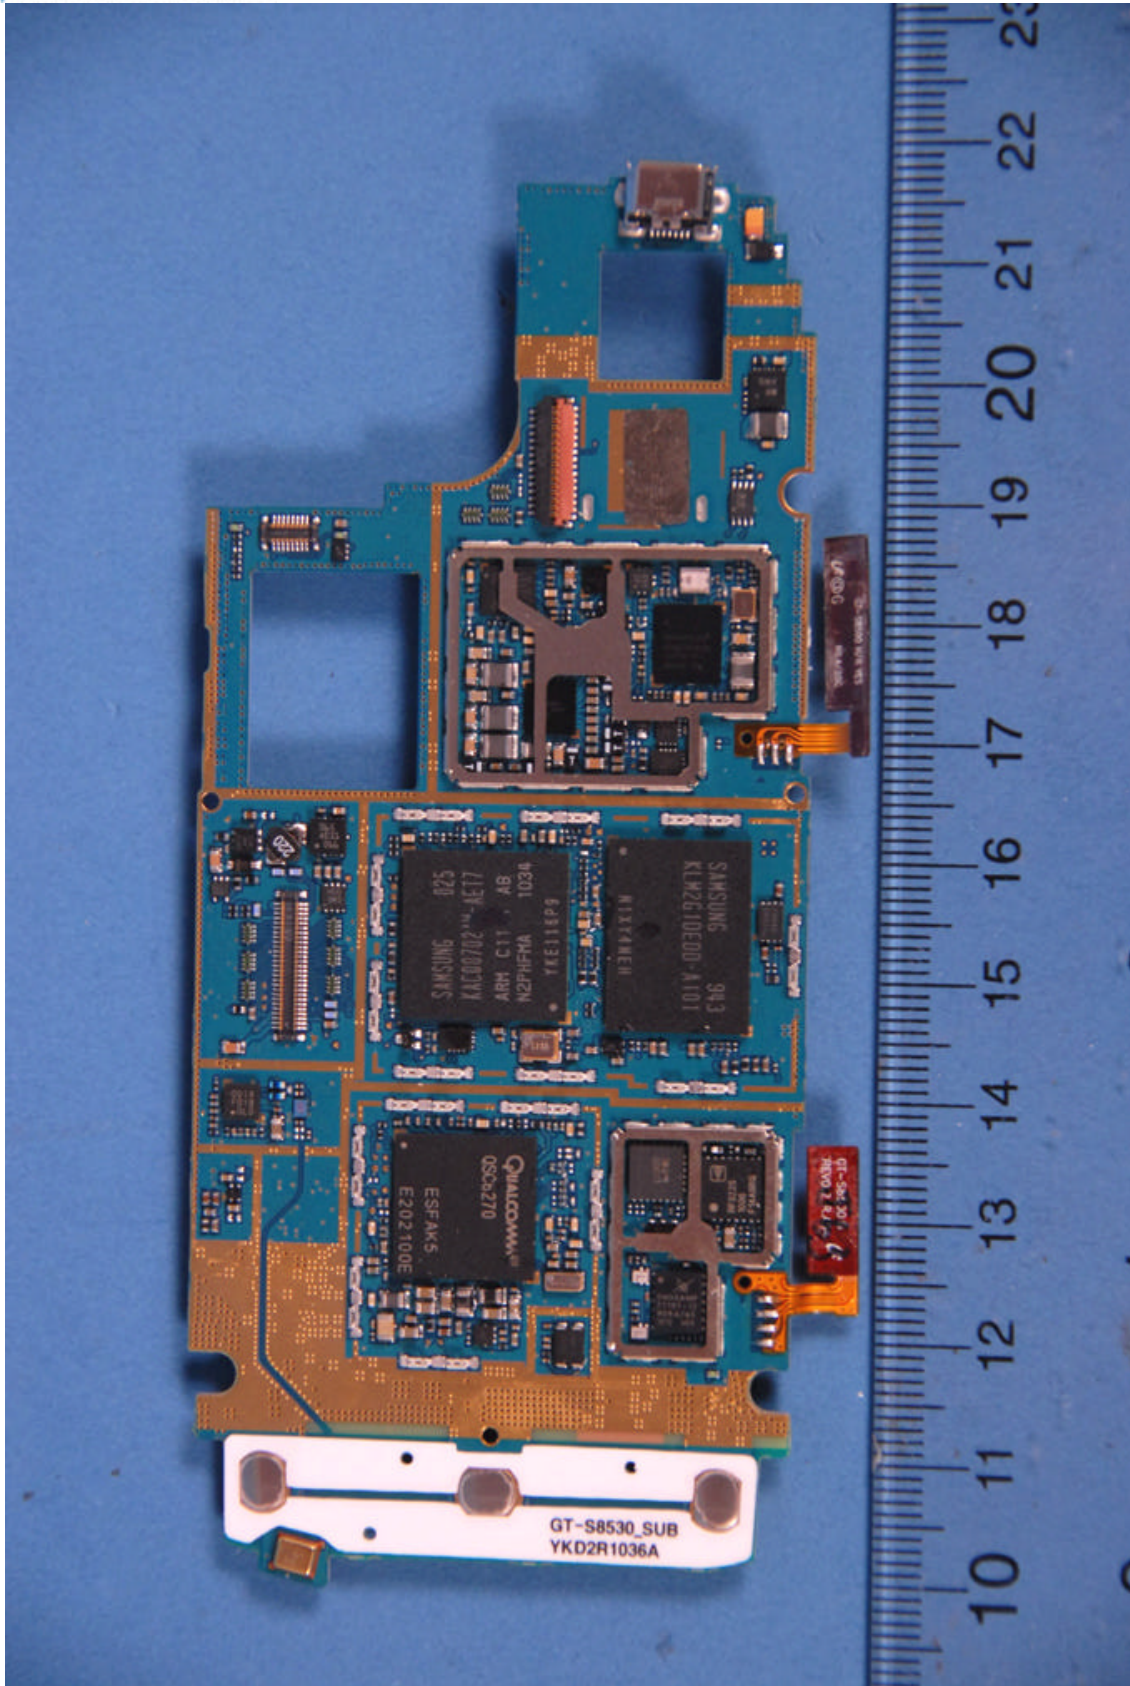

INTERNAL PHOTOGRAPHS

	Samsung FCC ID: A3LGTS8530B	Model: GT-S8530B
Internal Photos	EUT Type: 850/1900 GSM/GPRS/EDGE and 850 WCDMA Phone with Bluetooth and WLAN	Page 1 of 10

	<p>Samsung FCC ID: A3LGTS8530B</p>	<p>Model: GT-S8530B</p>
<p>Internal Photos</p>	<p>EUT Type: 850/1900 GSM/GPRS/EDGE and 850 WCDMA Phone with Bluetooth and WLAN</p>	<p>Page 2 of 10</p>

	<p>Samsung FCC ID: A3LGTS8530B</p>	<p>Model: GT-S8530B</p>
<p>Internal Photos</p>	<p>EUT Type: 850/1900 GSM/GPRS/EDGE and 850 WCDMA Phone with Bluetooth and WLAN</p>	<p>Page 3 of 10</p>

	<p>Samsung FCC ID: A3LGTS8530B</p>	<p>Model: GT-S8530B</p>
<p>Internal Photos</p>	<p>EUT Type: 850/1900 GSM/GPRS/EDGE and 850 WCDMA Phone with Bluetooth and WLAN</p>	<p>Page 4 of 10</p>

	<p>Samsung FCC ID: A3LGTS8530B</p>	<p>Model: GT-S8530B</p>
<p>Internal Photos</p>	<p>EUT Type: 850/1900 GSM/GPRS/EDGE and 850 WCDMA Phone with Bluetooth and WLAN</p>	<p>Page 5 of 10</p>

	Samsung FCC ID: A3LGTS8530B	Model: GT-S8530B
Internal Photos	EUT Type: 850/1900 GSM/GPRS/EDGE and 850 WCDMA Phone with Bluetooth and WLAN	Page 6 of 10

	<p>Samsung FCC ID: A3LGTS8530B</p>	<p>Model: GT-S8530B</p>
<p>Internal Photos</p>	<p>EUT Type: 850/1900 GSM/GPRS/EDGE and 850 WCDMA Phone with Bluetooth and WLAN</p>	<p>Page 7 of 10</p>

	Samsung FCC ID: A3LGTS8530B	Model: GT-S8530B
Internal Photos	EUT Type: 850/1900 GSM/GPRS/EDGE and 850 WCDMA Phone with Bluetooth and WLAN	Page 8 of 10