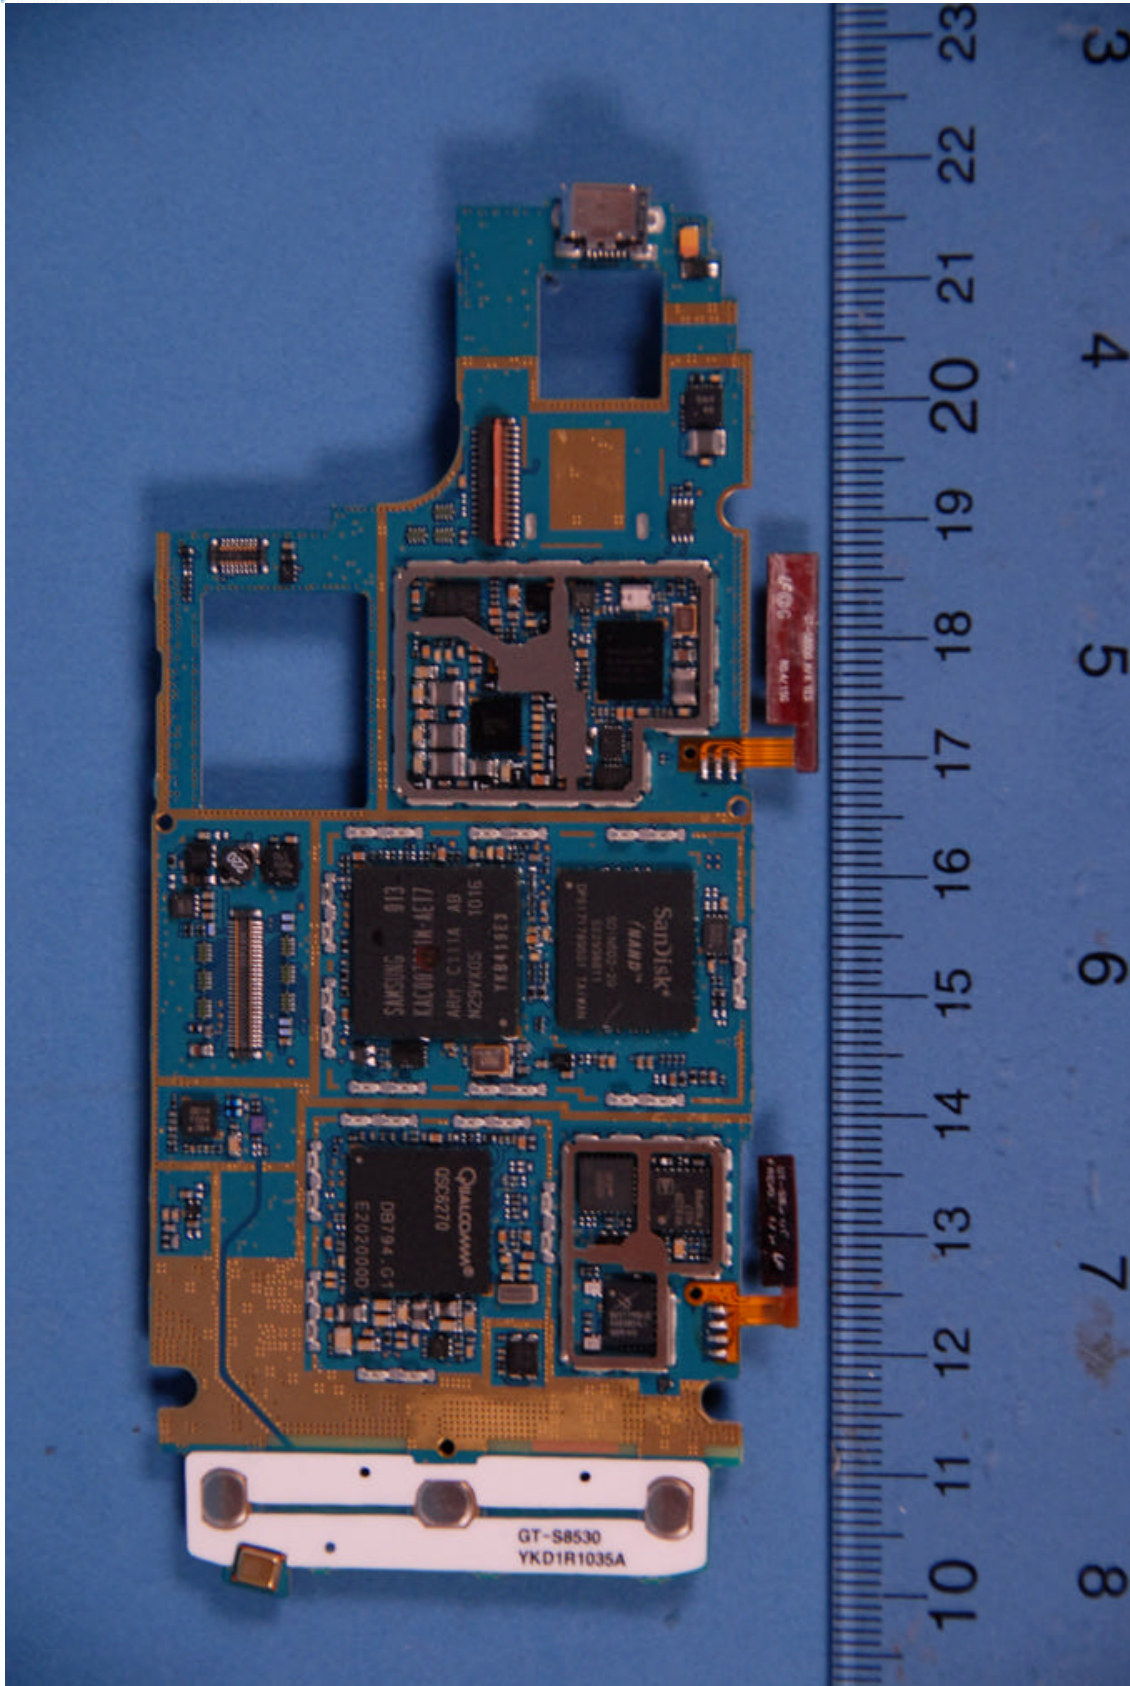

**INTERNAL PHOTOGRAPHS**

	<p>Samsung FCC ID: A3LGTS8530</p>	<p>Model: GT-S8530</p>
<p>Internal Photos</p>	<p>EUT Type: 850/1900 GSM/GPRS/EDGE Phone with Bluetooth and WLAN</p>	<p>Page 1 of 9</p>

	<p>Samsung FCC ID: A3LGTS8530</p>	<p>Model: GT-S8530</p>
<p>Internal Photos</p>	<p>EUT Type: 850/1900 GSM/GPRS/EDGE Phone with Bluetooth and WLAN</p>	<p>Page 2 of 9</p>

	<p>Samsung FCC ID: A3LGTS8530</p>	<p>Model: GT-S8530</p>
<p>Internal Photos</p>	<p>EUT Type: 850/1900 GSM/GPRS/EDGE Phone with Bluetooth and WLAN</p>	<p>Page 3 of 9</p>

	<p>Samsung FCC ID: A3LGTS8530</p>	<p>Model: GT-S8530</p>
<p>Internal Photos</p>	<p>EUT Type: 850/1900 GSM/GPRS/EDGE Phone with Bluetooth and WLAN</p>	<p>Page 4 of 9</p>

	<p>Samsung FCC ID: A3LGTS8530</p>	<p>Model: GT-S8530</p>
<p>Internal Photos</p>	<p>EUT Type: 850/1900 GSM/GPRS/EDGE Phone with Bluetooth and WLAN</p>	<p>Page 5 of 9</p>

	<p>Samsung FCC ID: A3LGTS8530</p>	<p>Model: GT-S8530</p>
<p>Internal Photos</p>	<p>EUT Type: 850/1900 GSM/GPRS/EDGE Phone with Bluetooth and WLAN</p>	<p>Page 6 of 9</p>

	Samsung FCC ID: A3LGTS8530	Model: GT-S8530
Internal Photos	EUT Type: 850/1900 GSM/GPRS/EDGE Phone with Bluetooth and WLAN	Page 7 of 9

	Samsung FCC ID: A3LGTS8530	Model: GT-S8530
Internal Photos	EUT Type: 850/1900 GSM/GPRS/EDGE Phone with Bluetooth and WLAN	Page 8 of 9