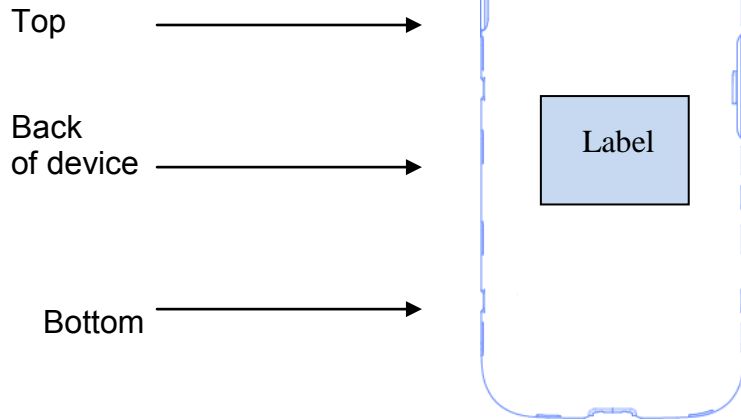

**Label and Location**

Model: GT-S7583T  
FCC ID: A3LGTS7583T

**Label:**

**Location:**

Label is placed inside of the battery compartment.