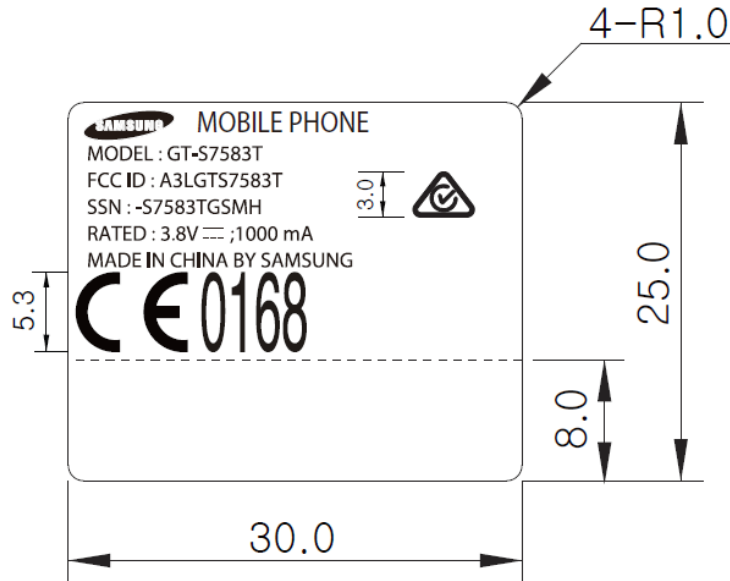

**Label and Location**

Model: GT-S7583T  
FCC ID: A3LGTS7583T

**Label:**

**Location:**

Label is placed inside of the battery compartment.