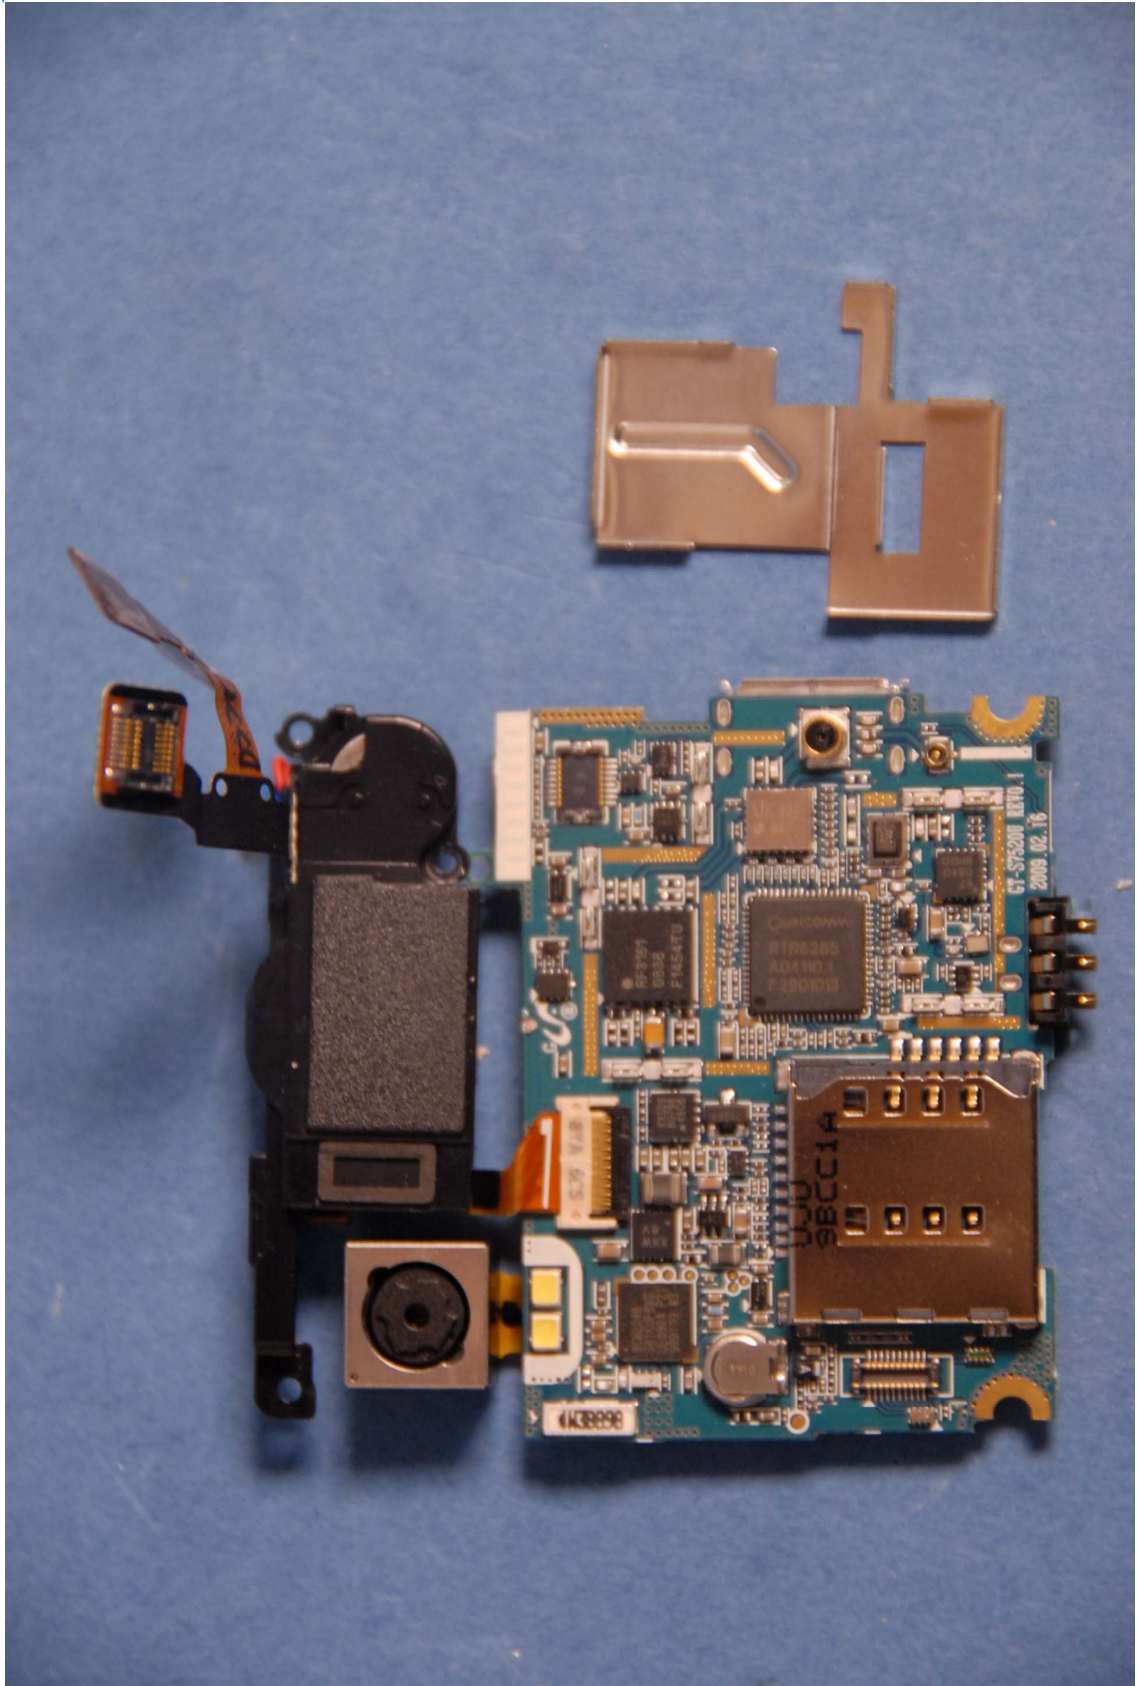

INTERNAL PHOTOGRAPHS

	<p>SAMSUNG ELECTRONICS CO., LTD. FCC ID: A3LGTS7520U</p>	<p>Model: GT-S7520U</p>
<p>Internal Photos</p>	<p>EUT Type: PCS GSM/GPRS/EDGE Phone with Bluetooth</p>	<p>Page 1 of 10</p>

	SAMSUNG ELECTRONICS CO., LTD. FCC ID: A3LGTS7520U	Model: GT-S7520U
Internal Photos	EUT Type: PCS GSM/GPRS/EDGE Phone with Bluetooth	Page 2 of 10

	SAMSUNG ELECTRONICS CO., LTD. FCC ID: A3LGTS7520U	Model: GT-S7520U
Internal Photos	EUT Type: PCS GSM/GPRS/EDGE Phone with Bluetooth	Page 3 of 10

	SAMSUNG ELECTRONICS CO., LTD. FCC ID: A3LGTS7520U	Model: GT-S7520U
Internal Photos	EUT Type: PCS GSM/GPRS/EDGE Phone with Bluetooth	Page 4 of 10

	SAMSUNG ELECTRONICS CO., LTD. FCC ID: A3LGTS7520U	Model: GT-S7520U
Internal Photos	EUT Type: PCS GSM/GPRS/EDGE Phone with Bluetooth	Page 5 of 10

	SAMSUNG ELECTRONICS CO., LTD. FCC ID: A3LGTS7520U	Model: GT-S7520U
Internal Photos	EUT Type: PCS GSM/GPRS/EDGE Phone with Bluetooth	Page 6 of 10

	<p>SAMSUNG ELECTRONICS CO., LTD. FCC ID: A3LGTS7520U</p>	<p>Model: GT-S7520U</p>
<p>Internal Photos</p>	<p>EUT Type: PCS GSM/GPRS/EDGE Phone with Bluetooth</p>	<p>Page 7 of 10</p>