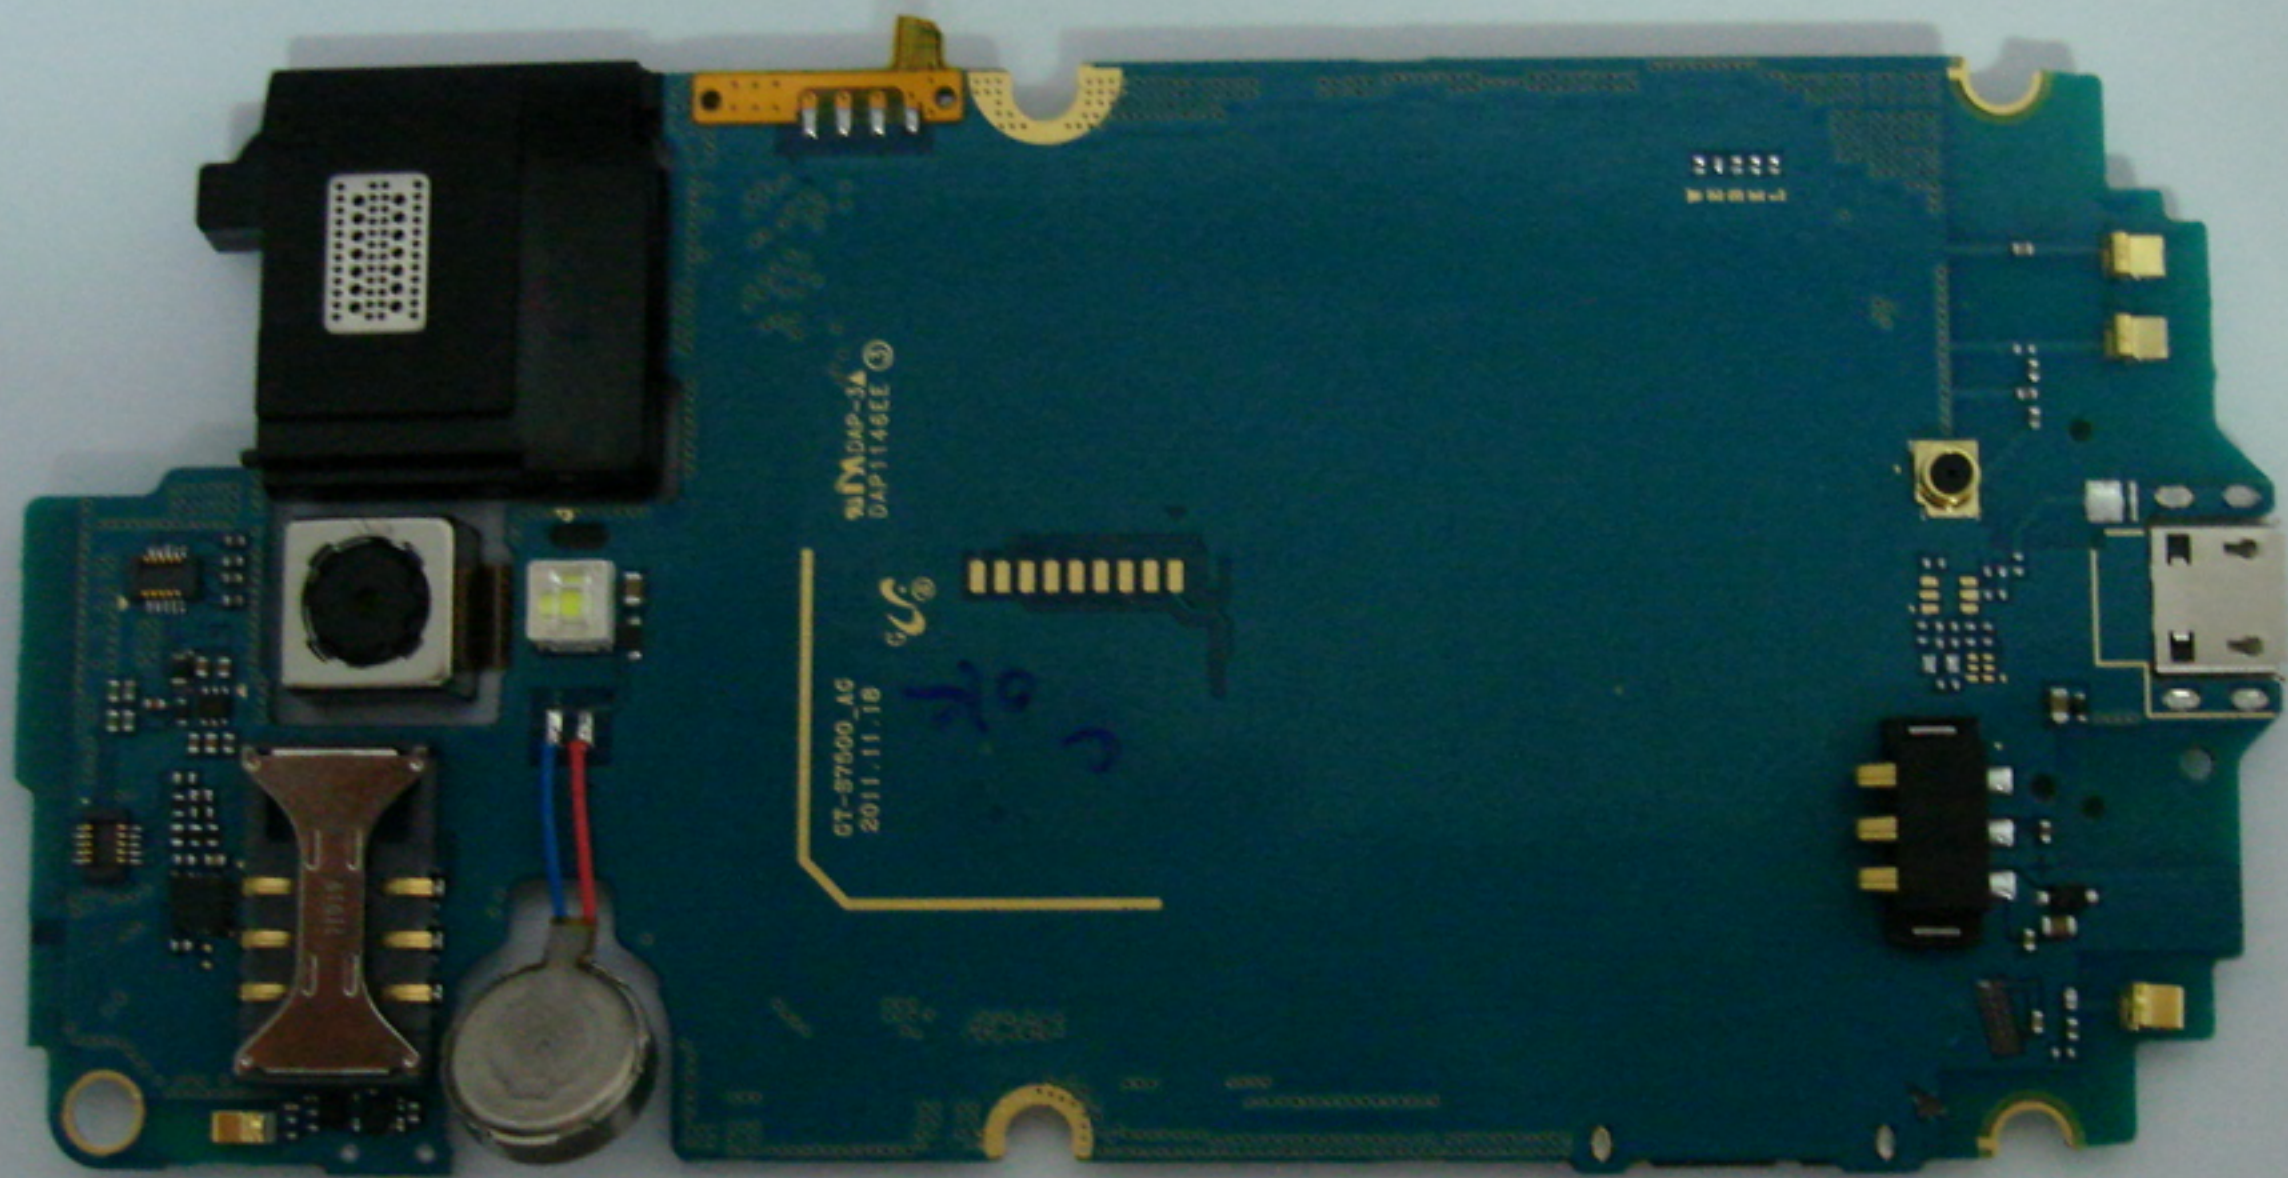

 Shin Heung

 Shin Heung

Shin Heung

GT-DAP-3A
DAP1146EE

GT-87500.AC
2011.11.18

Handwritten blue ink markings, possibly "30" and "2", are visible on the board.

Shin Heung