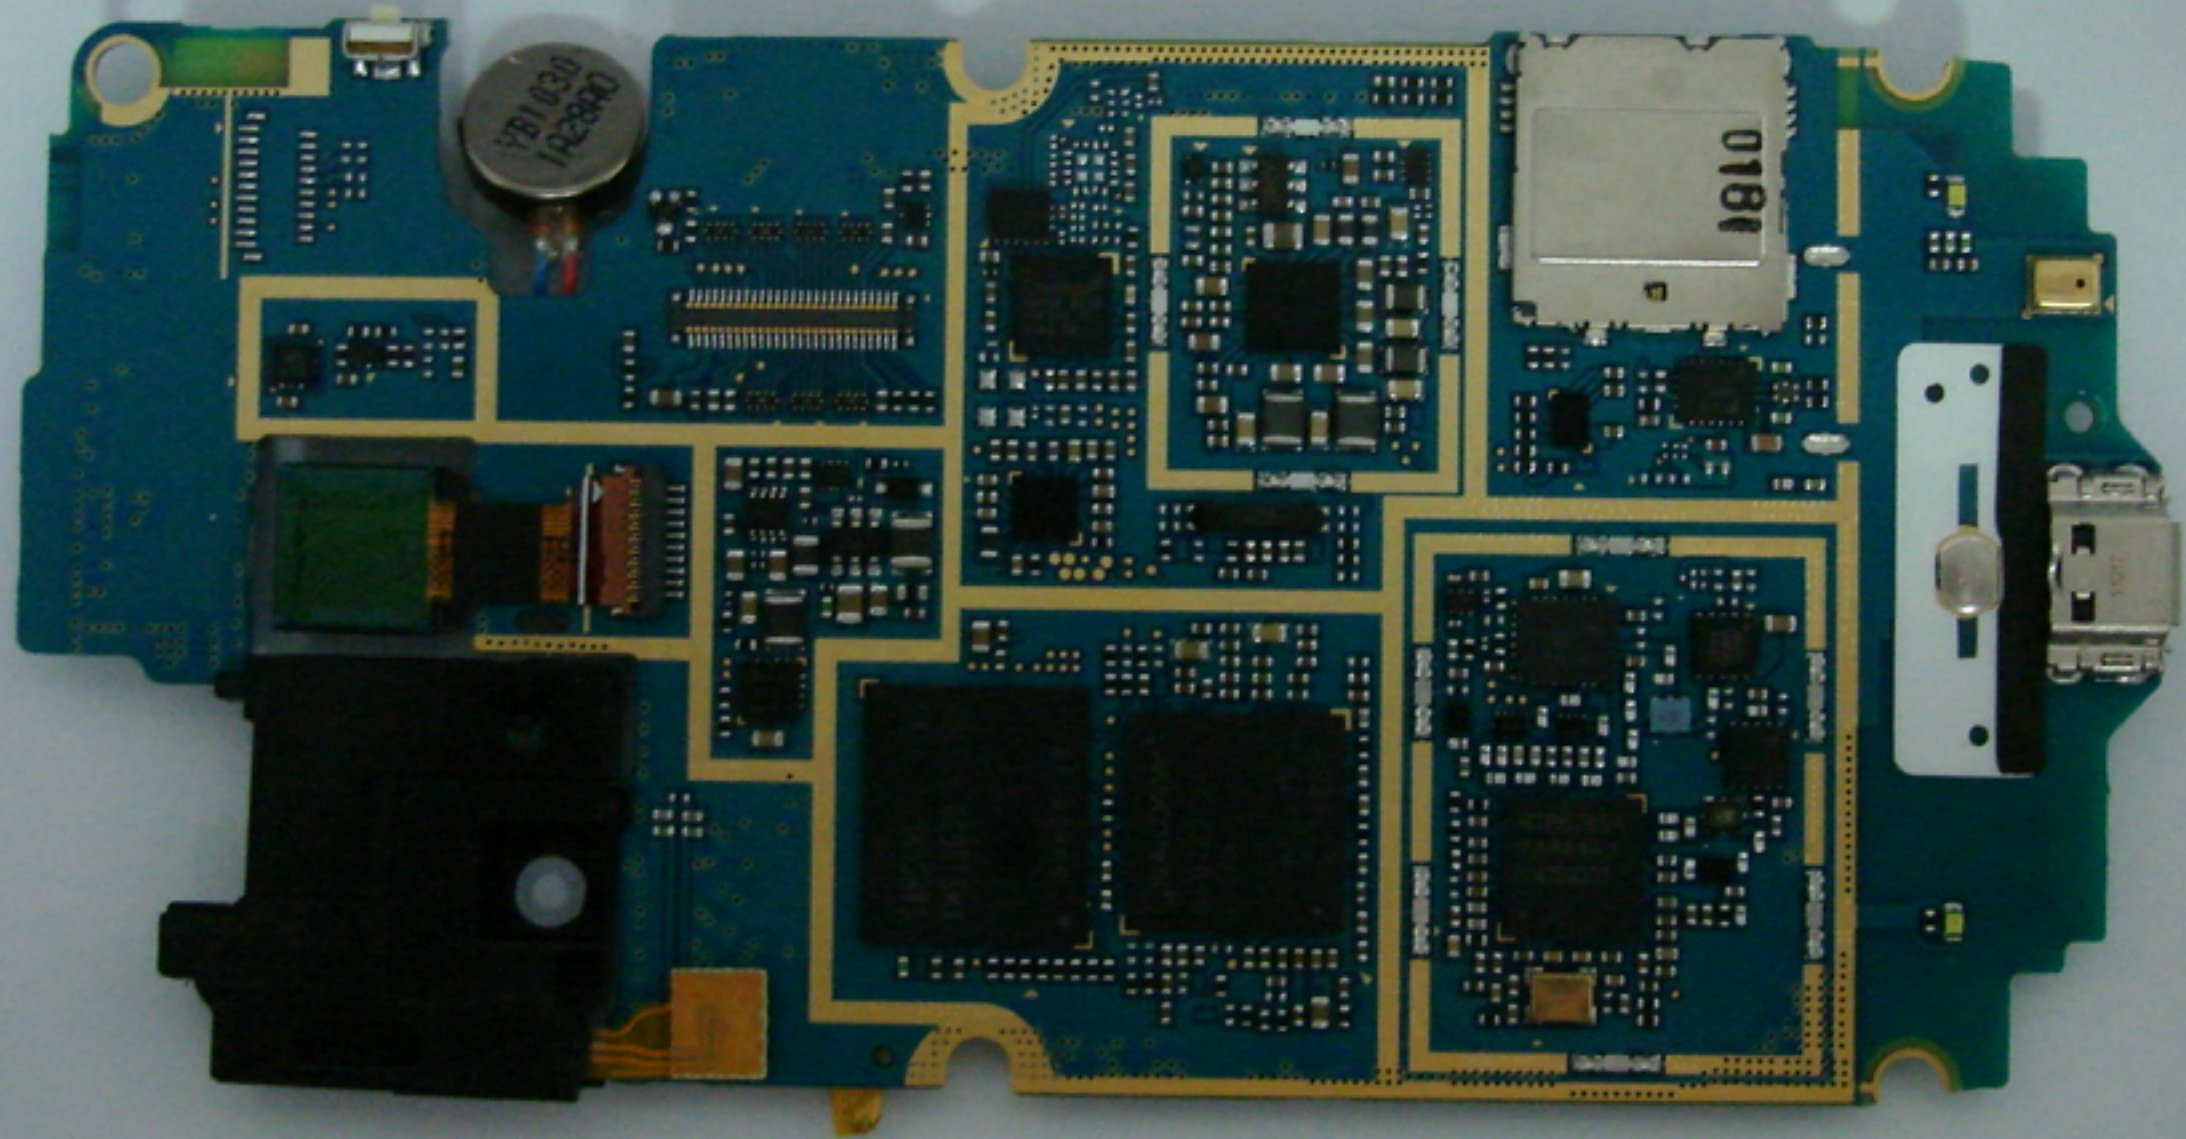

 Shin Heung

 Shin Heung

Shin Heung

GT-DAP-3A
DAP1146EE

GT-87500.AC
2011.11.18

Handwritten blue ink markings, possibly "30" and "2", are visible on the board.

Shin Heung