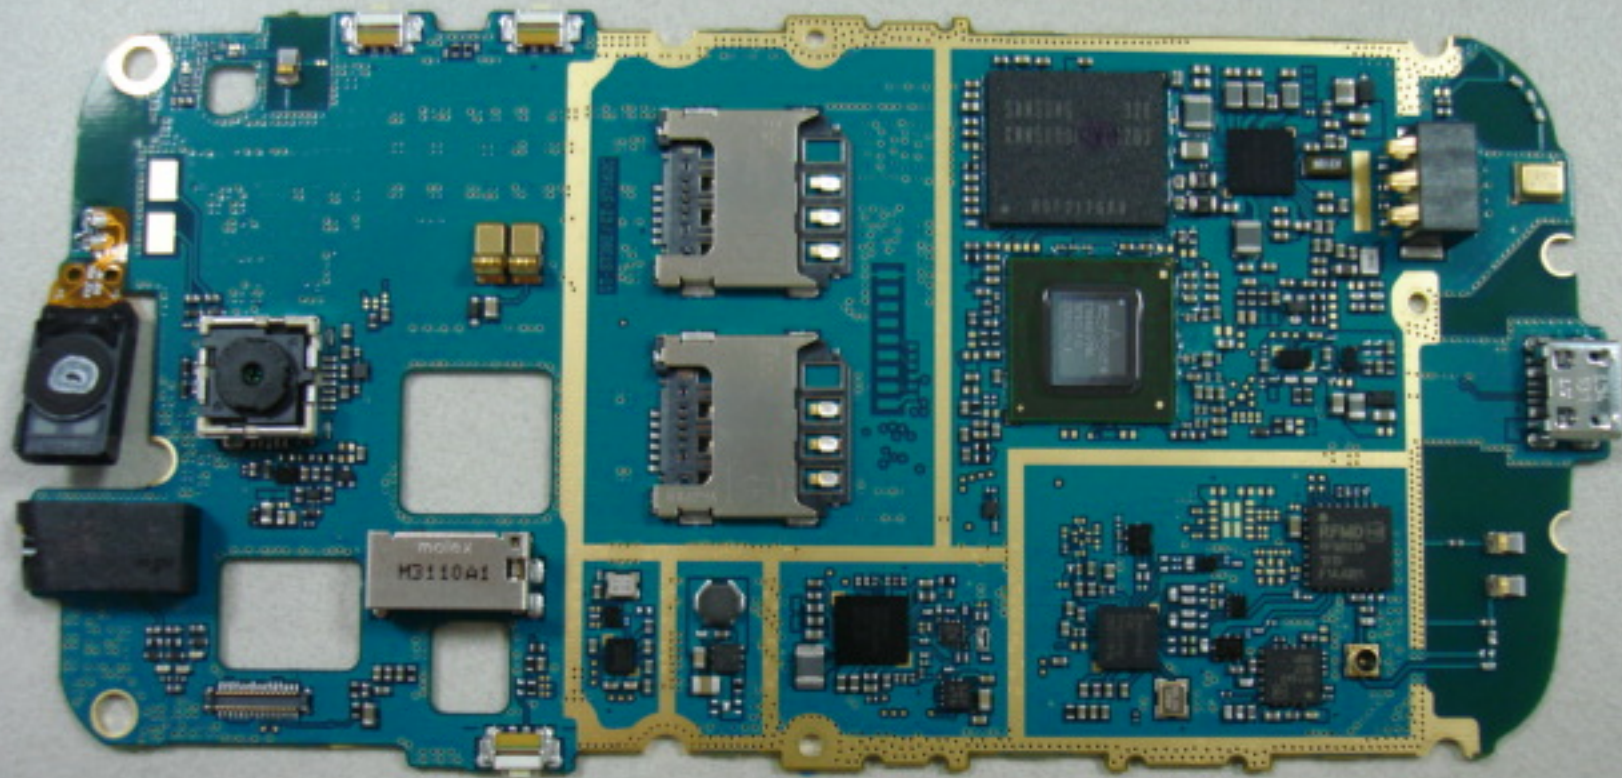

w/Power-34  
DAP321EC

**MOBILE PHONE**  
MODEL : GT-S7392  
FCC ID : A3LGT57392  
SSN : -S7392GSMH  
RATED : 3.8 V ---1500 mA  
MADE IN KOREA BY SAMSUNG  
**CE0168**  
IMEI : 358401050015310  
IMEI : 358402050015318  
S/N : R31D712GASW

MOBILE  
H0110A1

7

8

9

10

11

12