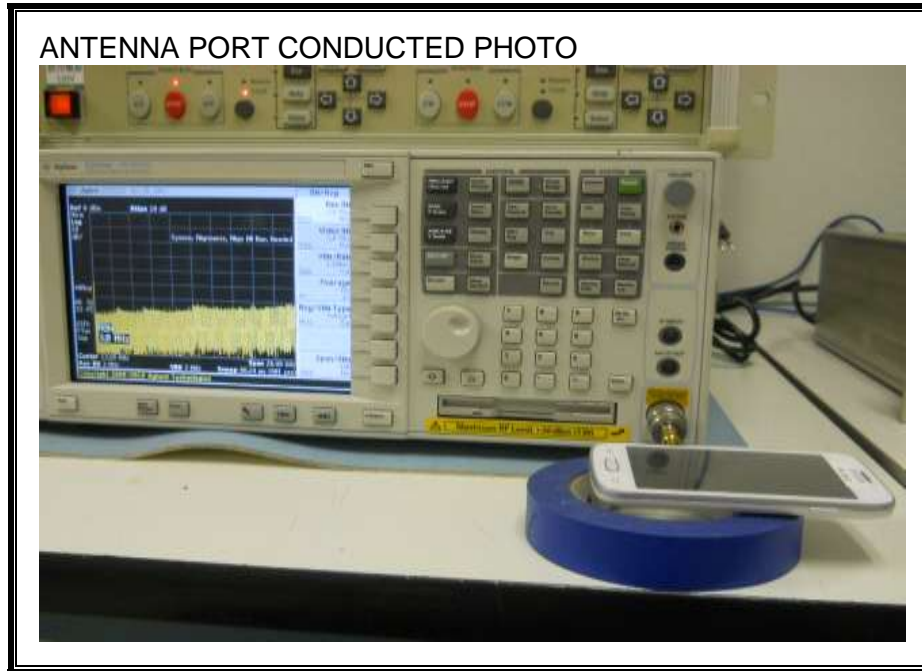

12. SETUP PHOTOS

ANTENNA PORT CONDUCTED RF MEASUREMENT SETUP

RADIATED RF MEASUREMENT SETUP (BELOW 1 GHz)

RADIATED FRONT PHOTO (BELOW 1 GHz)

RADIATED BACK PHOTO (BELOW 1 GHz)

RADIATED RF MEASUREMENT SETUP (ABOVE 1 GHz)

RADIATED RF MEASUREMENT SETUP FOR PORTABLE CONFIGURATION

X-AXIS PHOTO

Y-AXIS FRONT PHOTO

POWERLINE CONDUCTED EMISSIONS MEASUREMENT SETUP

END OF REPORT