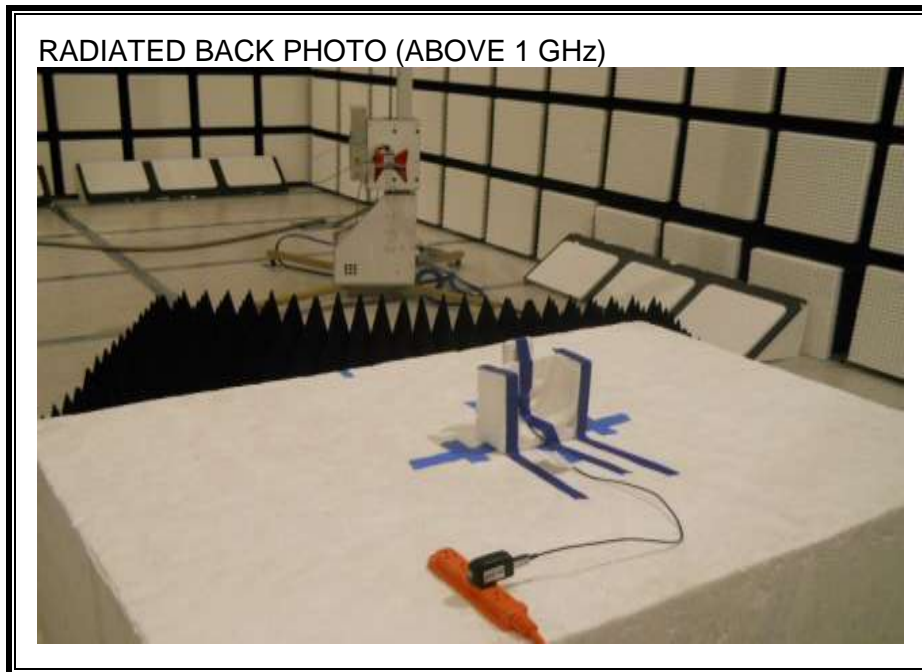

12. SETUP PHOTOS

ANTENNA PORT CONDUCTED RF MEASUREMENT SETUP

RADIATED RF MEASUREMENT SETUP (BELOW 1 GHz)

RADIATED FRONT PHOTO (BELOW 1 GHz)

RADIATED BACK PHOTO (BELOW 1 GHz)

RADIATED RF MEASUREMENT SETUP (ABOVE 1 GHz)

RADIATED RF MEASUREMENT SETUP FOR PORTABLE CONFIGURATION

X-AXIS PHOTO

Y-AXIS FRONT PHOTO

POWERLINE CONDUCTED EMISSIONS MEASUREMENT SETUP

END OF REPORT