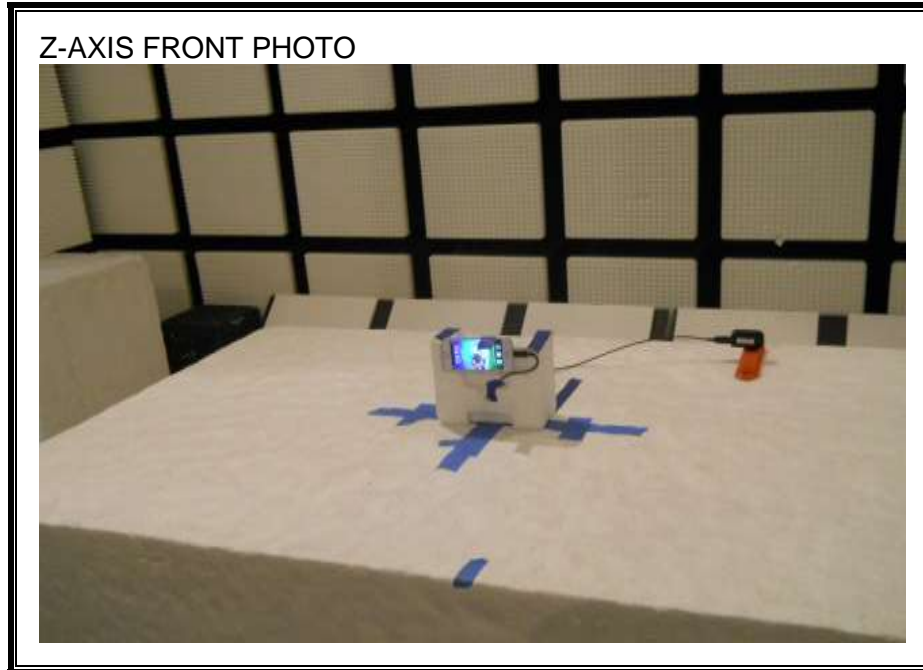

12. SETUP PHOTOS

ANTENNA PORT CONDUCTED RF MEASUREMENT SETUP

RADIATED RF MEASUREMENT SETUP (BELOW 1 GHz)

RADIATED FRONT PHOTO (BELOW 1 GHz)

RADIATED BACK PHOTO (BELOW 1 GHz)

RADIATED RF MEASUREMENT SETUP (ABOVE 1 GHz)

RADIATED RF MEASUREMENT SETUP FOR PORTABLE CONFIGURATION

X-AXIS PHOTO

Y-AXIS FRONT PHOTO

POWERLINE CONDUCTED EMISSIONS MEASUREMENT SETUP

END OF REPORT