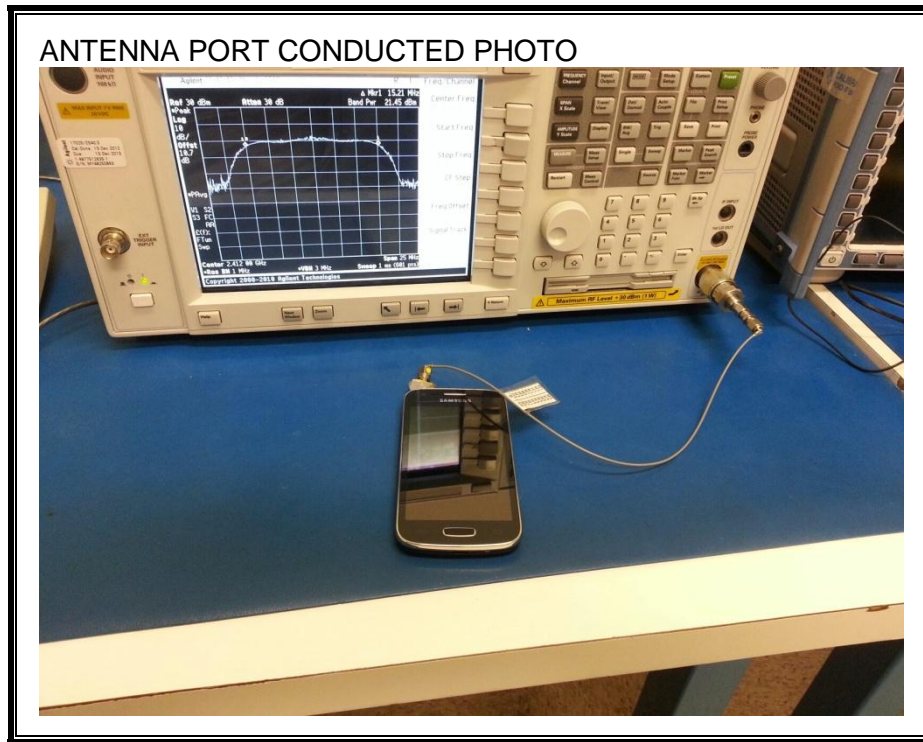

## ANTENNA PORT CONDUCTED RF MEASUREMENT SETUP

## RADIATED RF MEASUREMENT SETUP FOR PORTABLE CONFIGURATION

Y-AXIS PHOTO

Z-AXIS PHOTO

**POWERLINE CONDUCTED EMISSIONS MEASUREMENT SETUP**

LINE CONDUCTED FRONT PHOTO

LINE CONDUCTED BACK PHOTO

**END OF REPORT**