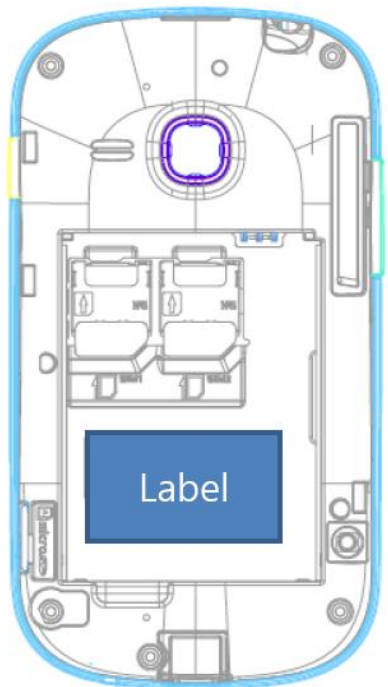

**dLabel and Location**

Samsung Phone Model: GT-S6812C  
FCC ID: A3LGTS6812C

**Label:**

**Location:**

Label is placed inside of the battery compartment.