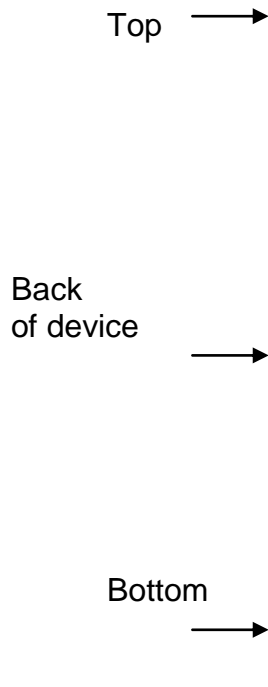

**dLabel and Location**

Samsung Phone Model: GT-S6812C  
FCC ID: A3LGTS6812C

**Label:**

**Location:**

Label is placed inside of the battery compartment.