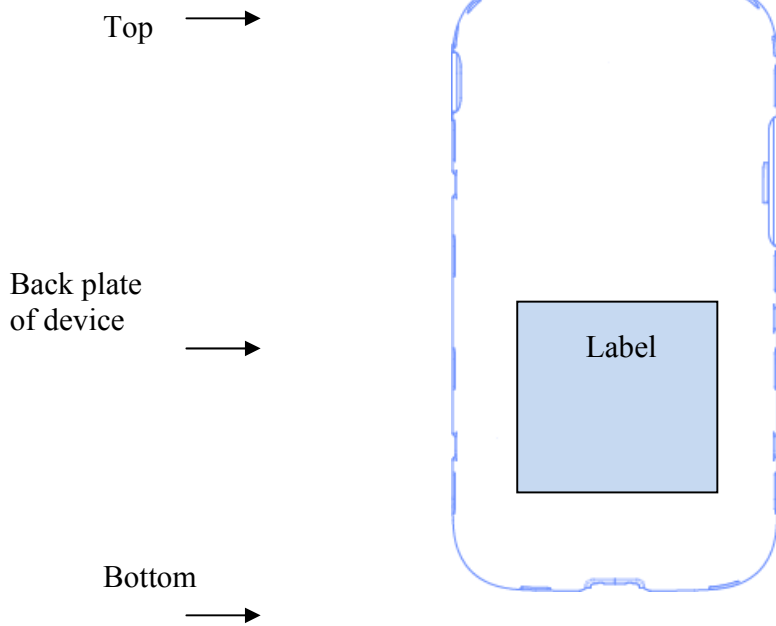

**Label and Location**

Samsung Phone Model: GT-S6810M  
FCC ID: A3LGTS6810M

**Label:**

**Location:**

Phone: Label is placed inside of the battery compartment.