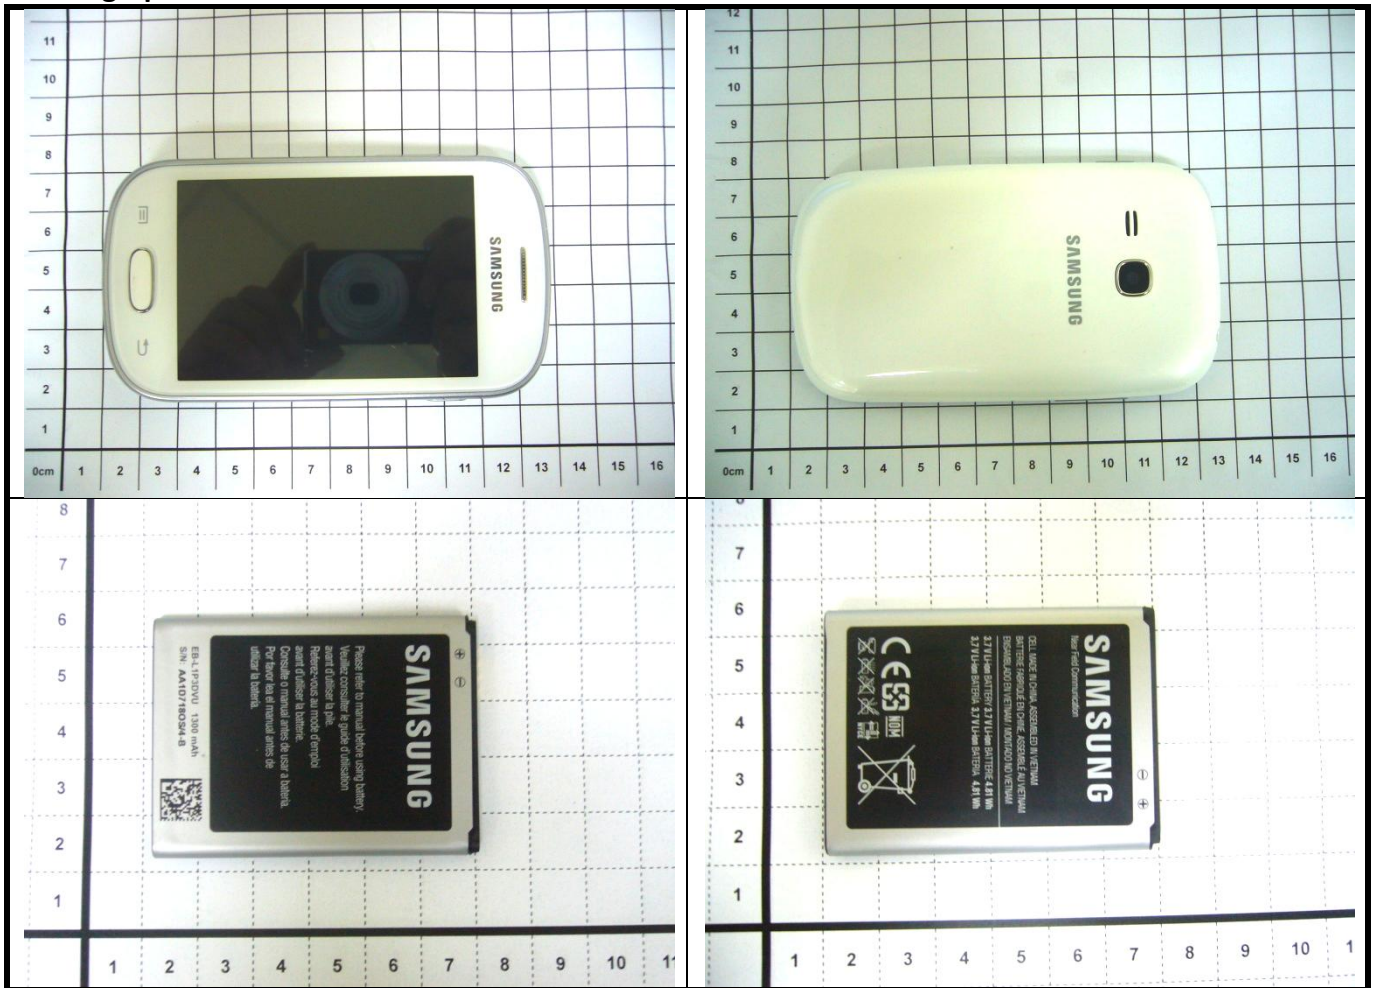

FCC SAR Test Report

<Photographs of EUT>

FCC SAR Test Report

<Photographs of SAR Setup>

Right Cheek

Right Tilted

Left Cheek

Left Tilted

FCC SAR Test Report

Front Face of EUT with 1.0 cm Gap

Rear Face of EUT with 1.0 cm Gap

Left Side of EUT with 1.0 cm Gap

Right Side of EUT with 1.0 cm Gap

Bottom Side of EUT with 1.0 cm Gap