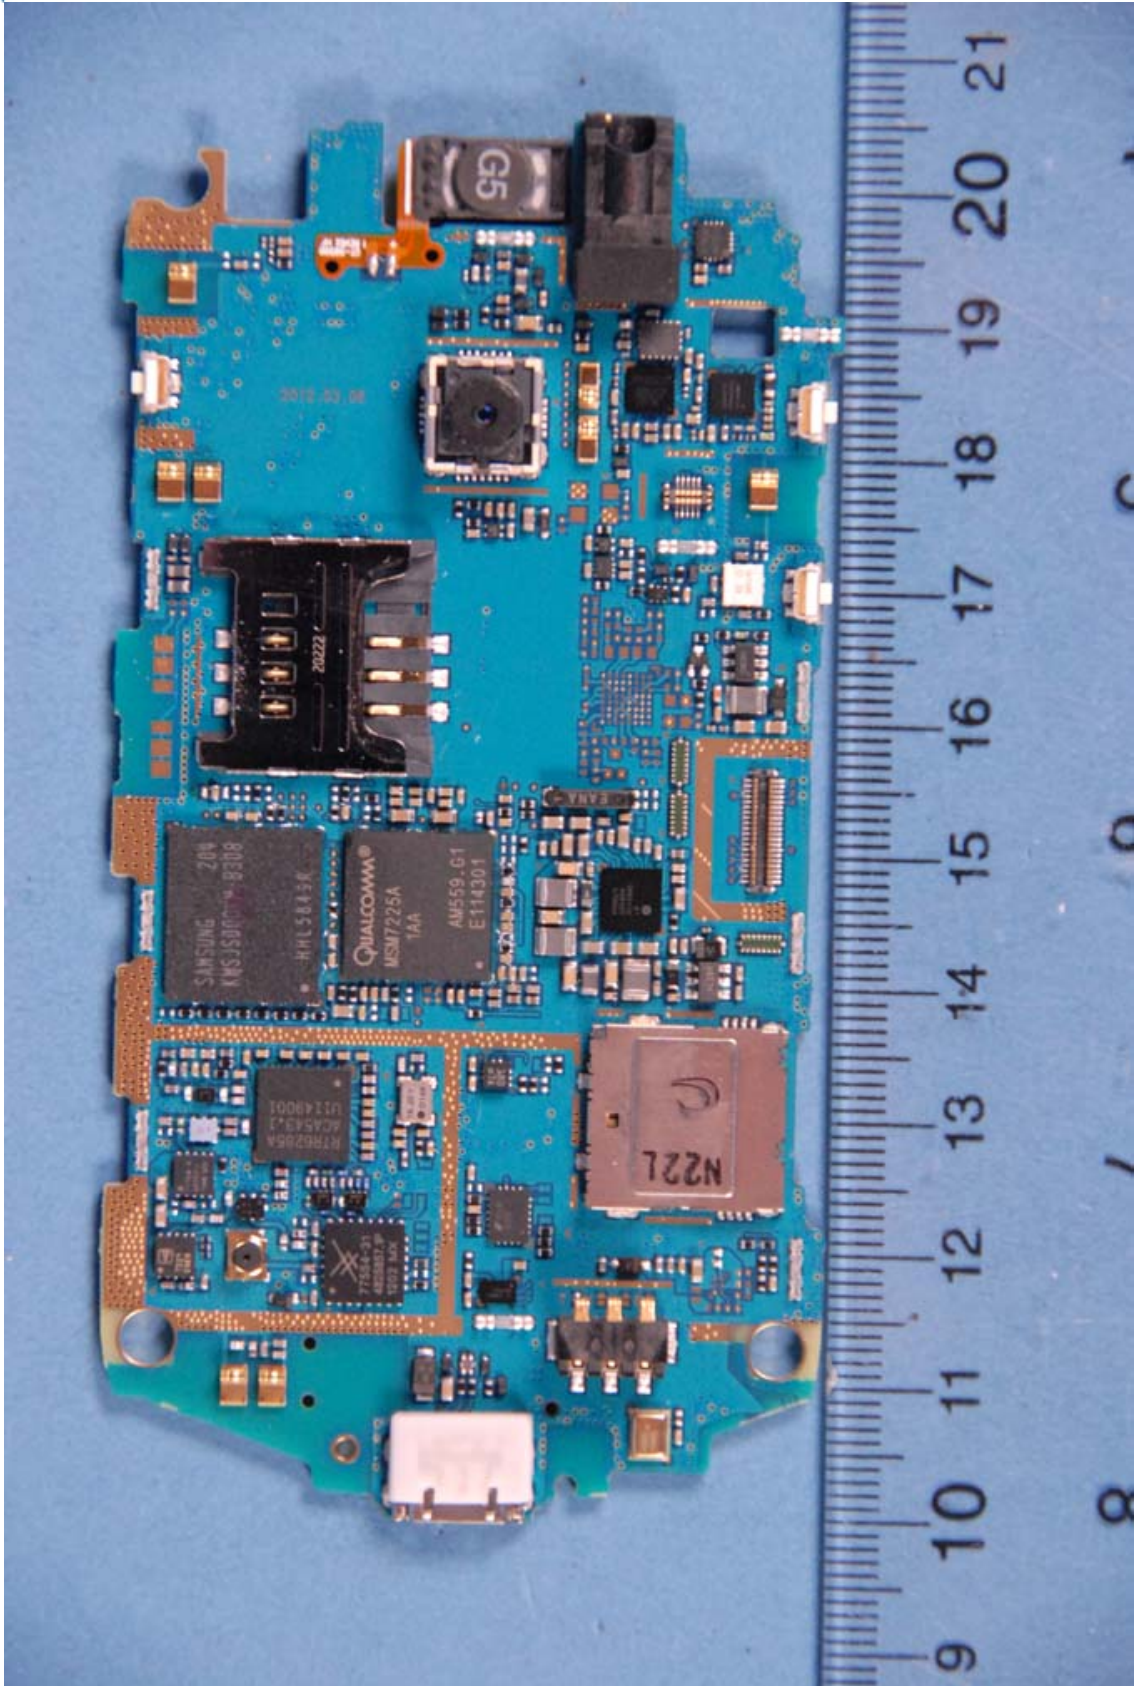

INTERNAL PHOTOGRAPHS

	Samsung Electronics Co. Ltd. FCC ID: A3LGTS6500T	Model: GT-S6500T
Internal Photos	EUT Type: Portable Handset	Page 1 of 10

	Samsung Electronics Co. Ltd. FCC ID: A3LGTS6500T	Model: GT-S6500T
Internal Photos	EUT Type: Portable Handset	Page 2 of 10

	Samsung Electronics Co. Ltd. FCC ID: A3LGTS6500T	Model: GT-S6500T
Internal Photos	EUT Type: Portable Handset	Page 3 of 10

	<p>Samsung Electronics Co. Ltd. FCC ID: A3LGTS6500T</p>	<p>Model: GT-S6500T</p>
<p>Internal Photos</p>	<p>EUT Type: Portable Handset</p>	<p>Page 4 of 10</p>

 <p>PCTEST ENGINEERING LABORATORY, INC.</p>	Samsung Electronics Co. Ltd. FCC ID: A3LGTS6500T	Model: GT-S6500T
Internal Photos	EUT Type: Portable Handset	Page 5 of 10

	Samsung Electronics Co. Ltd. FCC ID: A3LGTS6500T	Model: GT-S6500T
Internal Photos	EUT Type: Portable Handset	Page 7 of 10

	Samsung Electronics Co. Ltd. FCC ID: A3LGTS6500T	Model: GT-S6500T
Internal Photos	EUT Type: Portable Handset	Page 8 of 10

 PCTEST ENGINEERING LABORATORY, INC.	Samsung Electronics Co. Ltd. FCC ID: A3LGTS6500T	Model: GT-S6500T
Internal Photos	EUT Type: Portable Handset	Page 9 of 10