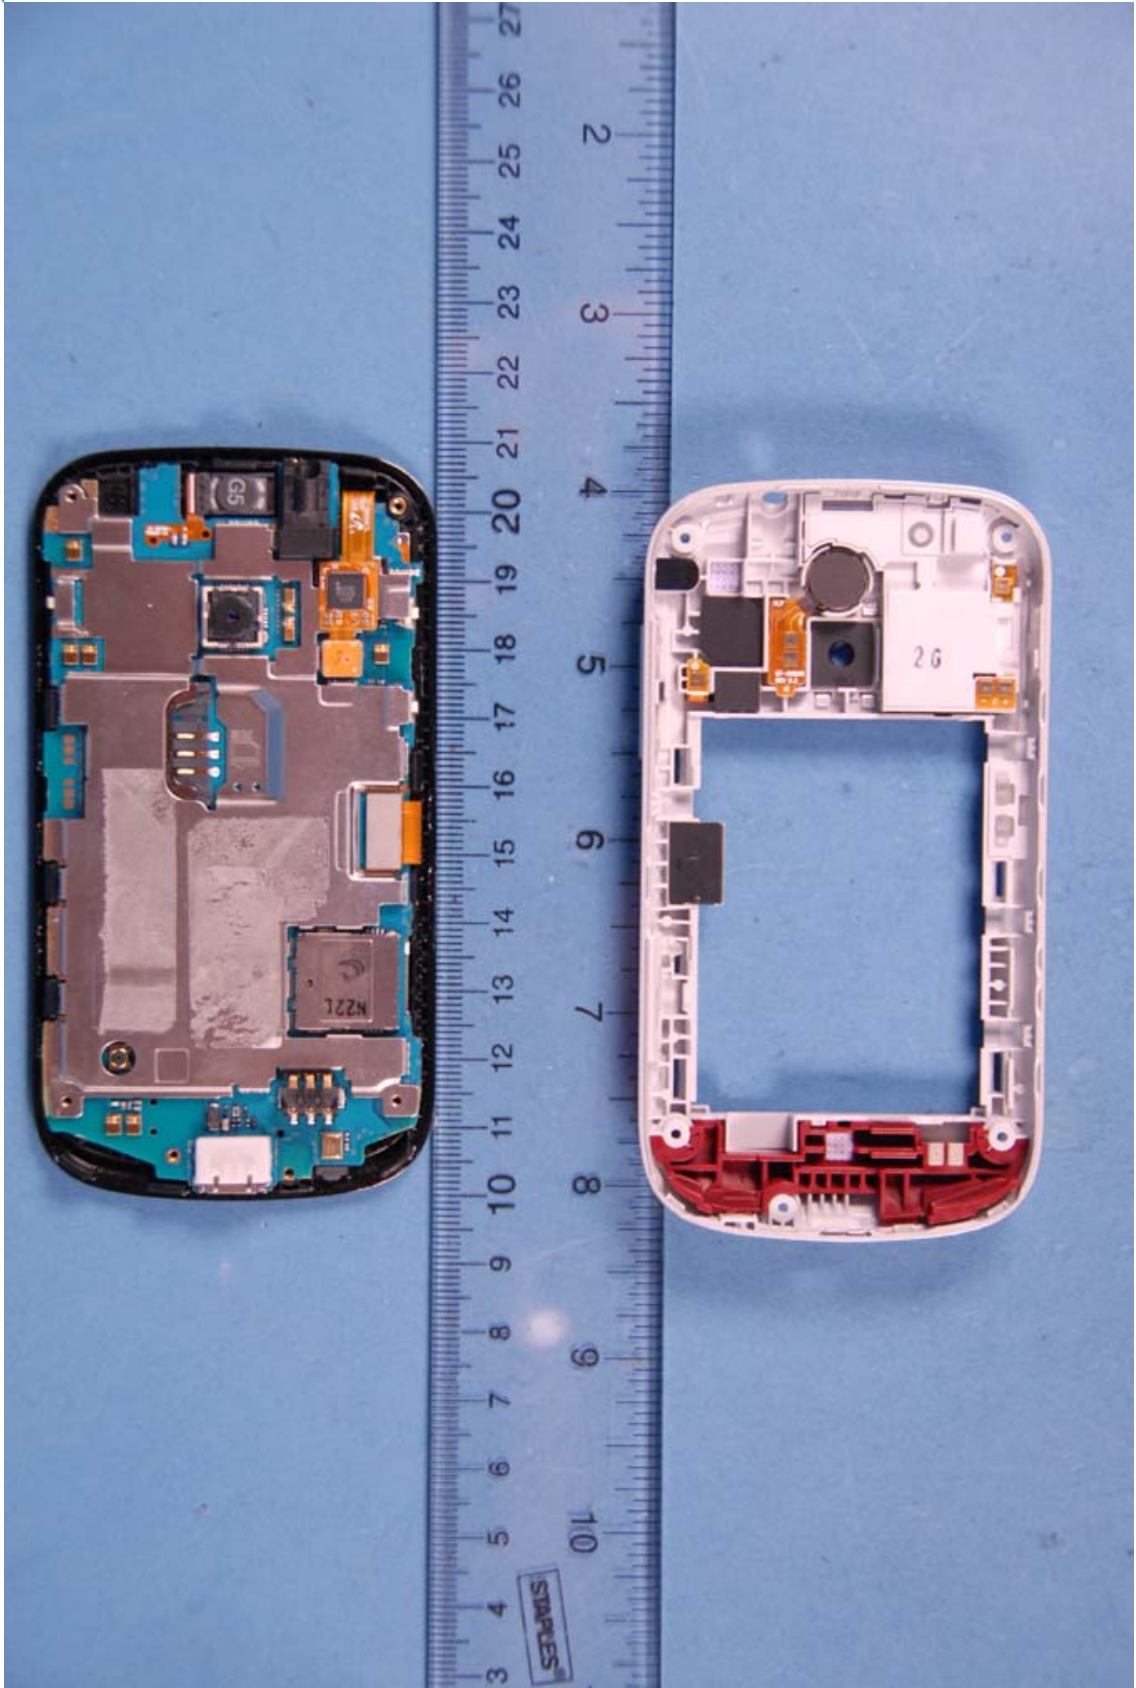

INTERNAL PHOTOGRAPHS

	Samsung Electronics Co. Ltd. FCC ID: A3LGTS6500T	Model: GT-S6500T
Internal Photos	EUT Type: Portable Handset	Page 1 of 10

	Samsung Electronics Co. Ltd. FCC ID: A3LGTS6500T	Model: GT-S6500T
Internal Photos	EUT Type: Portable Handset	Page 2 of 10

	Samsung Electronics Co. Ltd. FCC ID: A3LGTS6500T	Model: GT-S6500T
Internal Photos	EUT Type: Portable Handset	Page 3 of 10

	<p>Samsung Electronics Co. Ltd. FCC ID: A3LGTS6500T</p>	<p>Model: GT-S6500T</p>
<p>Internal Photos</p>	<p>EUT Type: Portable Handset</p>	<p>Page 4 of 10</p>

 <p>PCTEST ENGINEERING LABORATORY, INC.</p>	Samsung Electronics Co. Ltd. FCC ID: A3LGTS6500T	Model: GT-S6500T
Internal Photos	EUT Type: Portable Handset	Page 5 of 10

	Samsung Electronics Co. Ltd. FCC ID: A3LGTS6500T	Model: GT-S6500T
Internal Photos	EUT Type: Portable Handset	Page 7 of 10