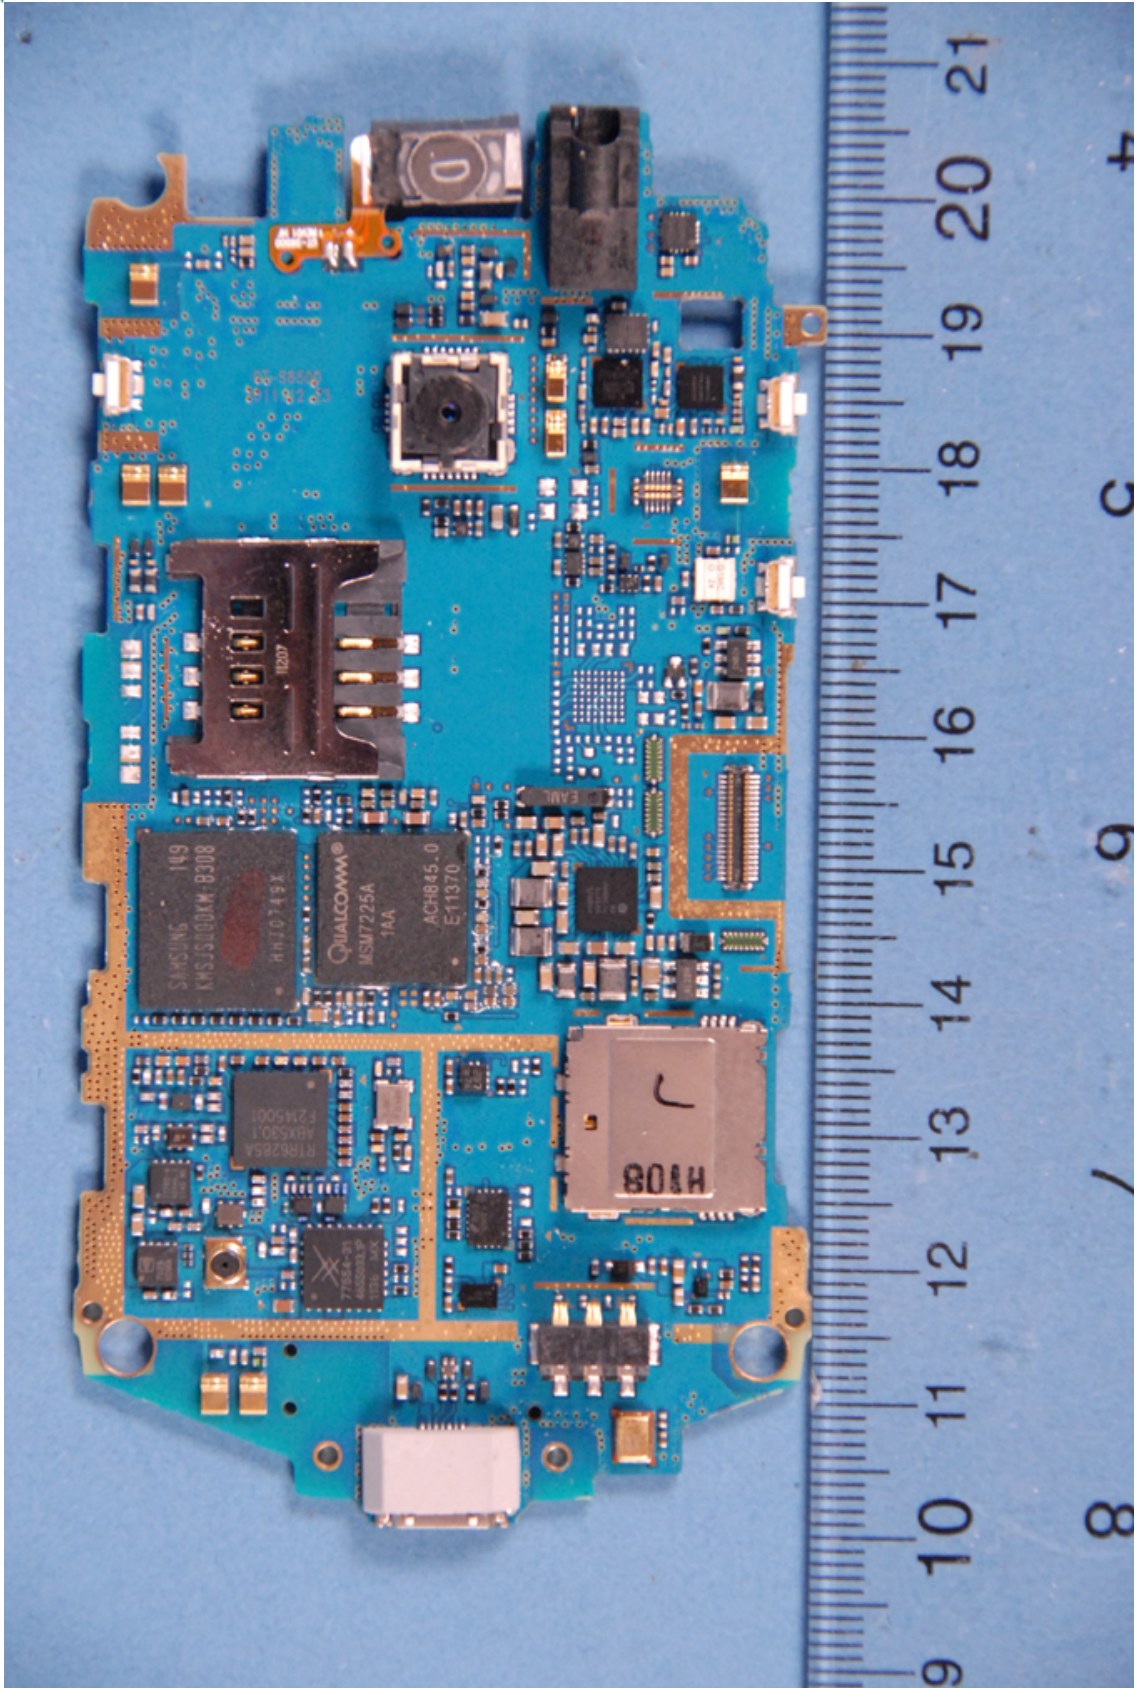

**INTERNAL PHOTOGRAPHS**

	<p>Samsung Electronics Co., Ltd. FCC ID: A3LGTS6500D</p>	<p>Model: GT-S6500D</p>
<p>Internal Photos</p>	<p>EUT Type: Portable Handset</p>	<p>Page 1 of 10</p>

	<p>Samsung Electronics Co., Ltd. FCC ID: A3LGTS6500D</p>	<p>Model: GT-S6500D</p>
<p>Internal Photos</p>	<p>EUT Type: Portable Handset</p>	<p>Page 2 of 10</p>

 <p>PCTEST ENGINEERING LABORATORY, INC.</p>	Samsung Electronics Co., Ltd. FCC ID: A3LGTS6500D	Model: GT-S6500D
Internal Photos	EUT Type: Portable Handset	Page 3 of 10

	Samsung Electronics Co., Ltd. FCC ID: A3LGTS6500D	Model: GT-S6500D
Internal Photos	EUT Type: Portable Handset	Page 4 of 10

	Samsung Electronics Co., Ltd. FCC ID: A3LGTS6500D	Model: GT-S6500D
Internal Photos	EUT Type: Portable Handset	Page 6 of 10

	Samsung Electronics Co., Ltd. FCC ID: A3LGTS6500D	Model: GT-S6500D
Internal Photos	EUT Type: Portable Handset	Page 7 of 10

 <b>PCTEST</b> ENGINEERING LABORATORY, INC.	Samsung Electronics Co., Ltd. FCC ID: A3LGTS6500D	Model: GT-S6500D
Internal Photos	EUT Type: Portable Handset	Page 8 of 10

	Samsung Electronics Co., Ltd. FCC ID: A3LGTS6500D	Model: GT-S6500D
Internal Photos	EUT Type: Portable Handset	Page 9 of 10