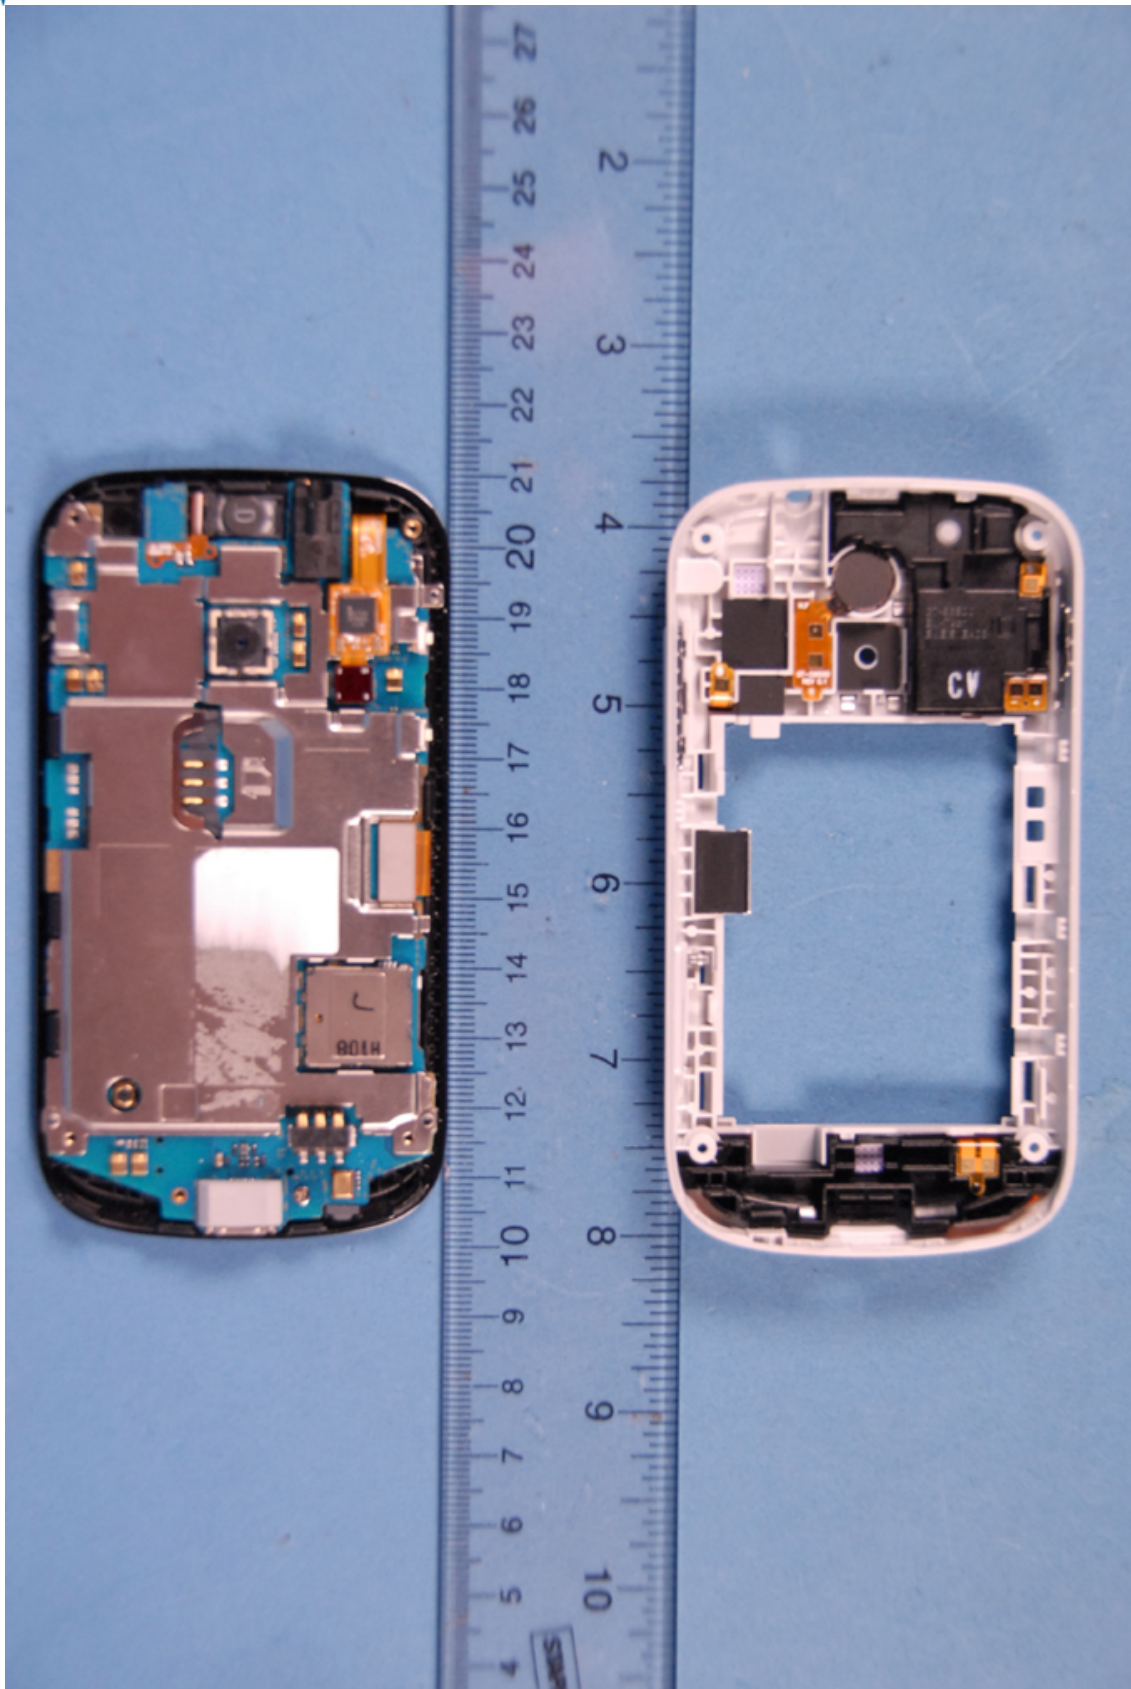

**INTERNAL PHOTOGRAPHS**

	<p>Samsung Electronics Co., Ltd. FCC ID: A3LGTS6500D</p>	<p>Model: GT-S6500D</p>
<p>Internal Photos</p>	<p>EUT Type: Portable Handset</p>	<p>Page 1 of 10</p>

	<p>Samsung Electronics Co., Ltd. FCC ID: A3LGTS6500D</p>	<p>Model: GT-S6500D</p>
<p>Internal Photos</p>	<p>EUT Type: Portable Handset</p>	<p>Page 2 of 10</p>

 <p>PCTEST ENGINEERING LABORATORY, INC.</p>	Samsung Electronics Co., Ltd. FCC ID: A3LGTS6500D	Model: GT-S6500D
Internal Photos	EUT Type: Portable Handset	Page 3 of 10

	Samsung Electronics Co., Ltd. FCC ID: A3LGTS6500D	Model: GT-S6500D
Internal Photos	EUT Type: Portable Handset	Page 4 of 10

	Samsung Electronics Co., Ltd. FCC ID: A3LGTS6500D	Model: GT-S6500D
Internal Photos	EUT Type: Portable Handset	Page 6 of 10

	Samsung Electronics Co., Ltd. FCC ID: A3LGTS6500D	Model: GT-S6500D
Internal Photos	EUT Type: Portable Handset	Page 7 of 10