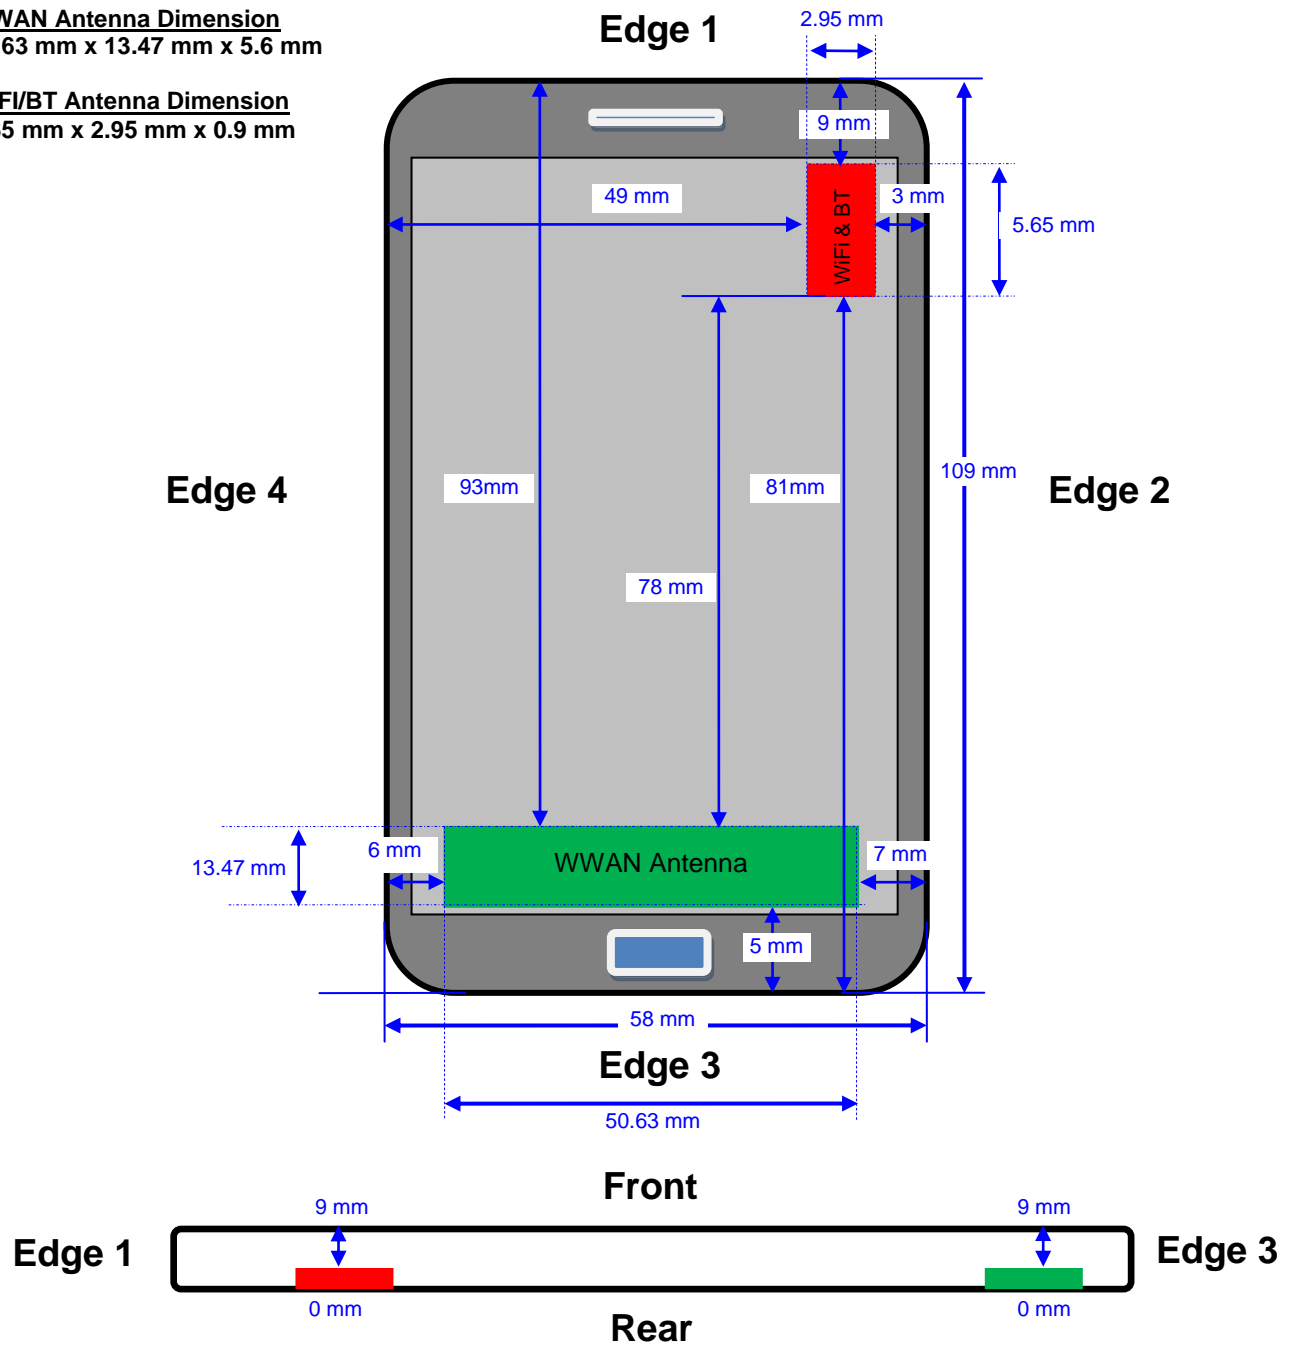

16. External Photos

Front View of the DUT

Rear View of the DUT

17. Antenna Dimensions & Separation Distances

WWAN Antenna Dimension
 50.63 mm x 13.47 mm x 5.6 mm

WIFI/BT Antenna Dimension
 5.65 mm x 2.95 mm x 0.9 mm

18. Setup Photos

Left Touch

Left Tilt

Right Touch

Right Tilt

Rear

Front

Edge 1