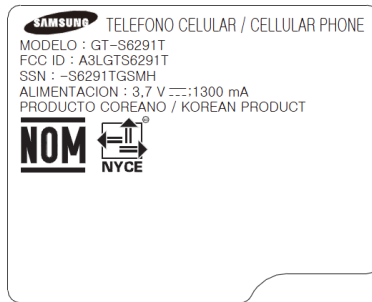

**Label and Location**

Model: GT-S6291T  
FCC ID: A3LGTS6291T

**Label:**

**Location:**

Top →

Back  
of device →

Bottom →

Label is placed inside of the battery compartment.