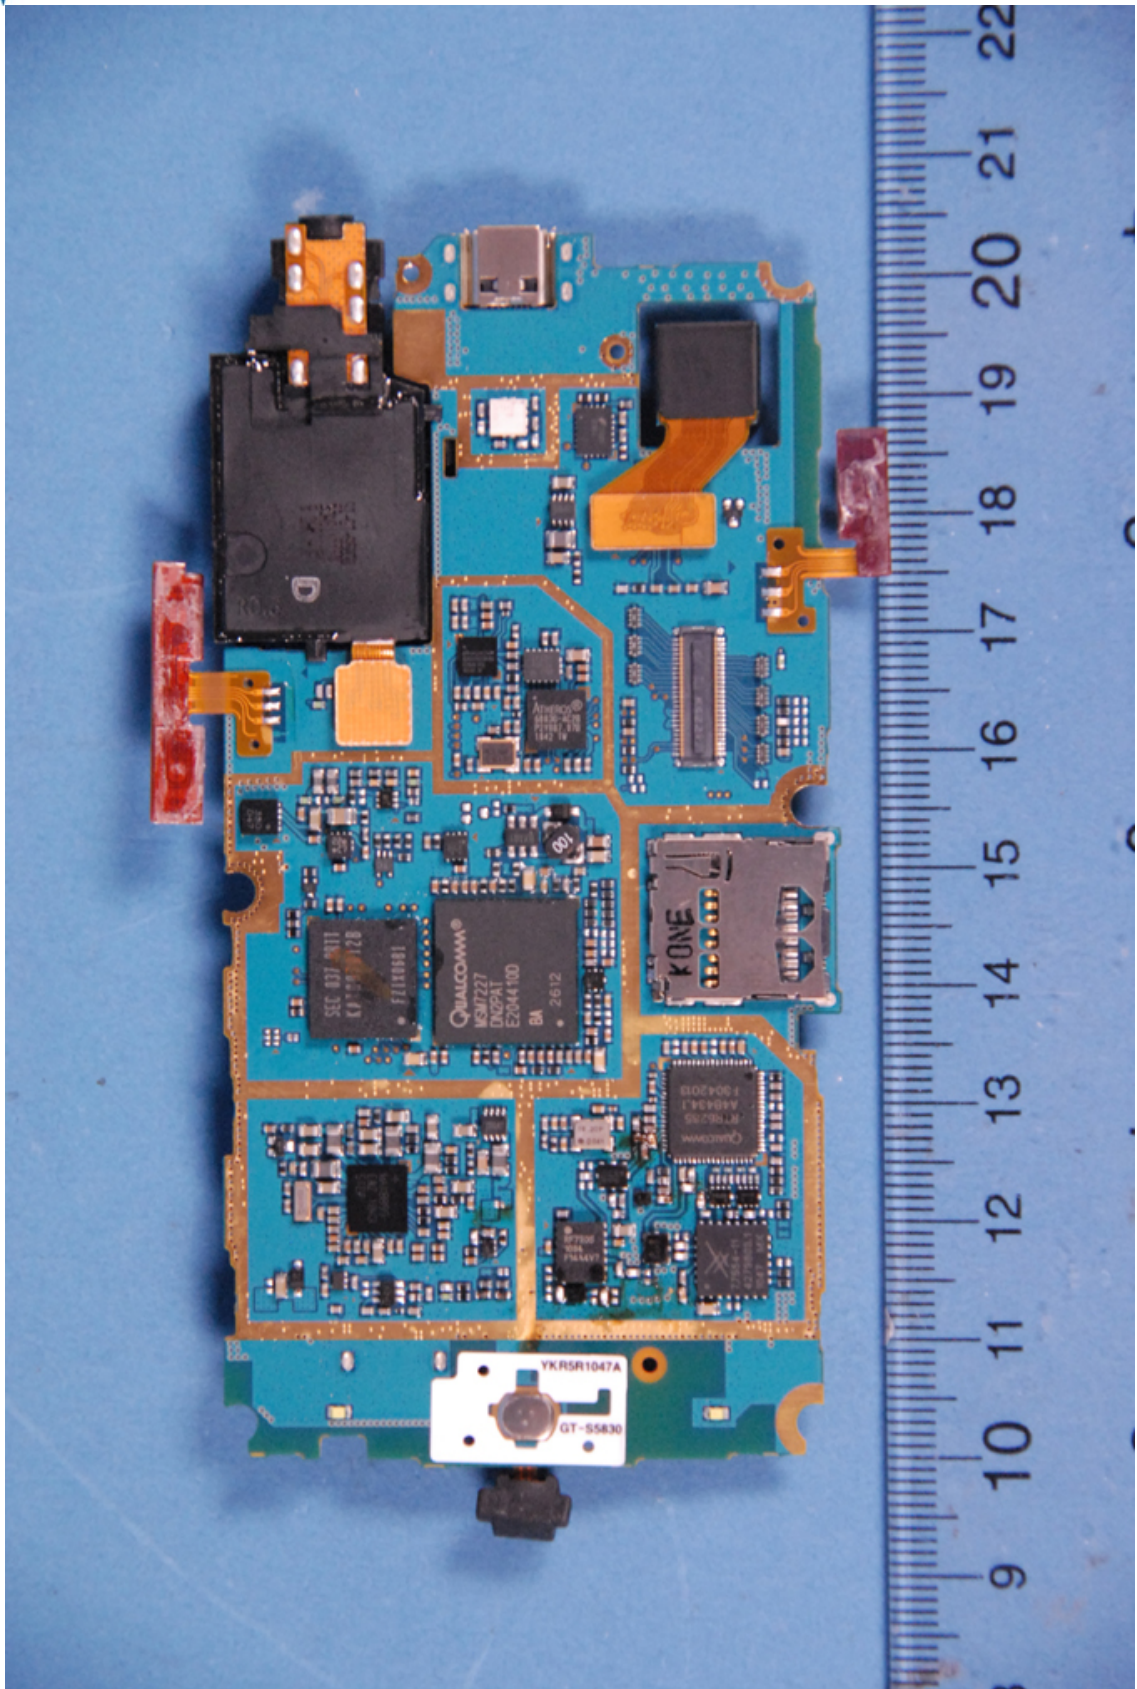

INTERNAL PHOTOGRAPHS

	<p>Samsung Electronics Co., Ltd. FCC ID: A3LGTS5830T</p>	<p>Model: GT-S5830T</p>
<p>Internal Photos</p>	<p>EUT Type: 850/1900 GSM/GPRS and 850 WCDMA Phone with Bluetooth, WLAN and EDGE Rx</p>	<p>Page 1 of 7</p>

	<p>Samsung Electronics Co., Ltd. FCC ID: A3LGTS5830T</p>	<p>Model: GT-S5830T</p>
<p>Internal Photos</p>	<p>EUT Type: 850/1900 GSM/GPRS and 850 WCDMA Phone with Bluetooth, WLAN and EDGE Rx</p>	<p>Page 2 of 7</p>

	<p>Samsung Electronics Co., Ltd. FCC ID: A3LGTS5830T</p>	<p>Model: GT-S5830T</p>
<p>Internal Photos</p>	<p>EUT Type: 850/1900 GSM/GPRS and 850 WCDMA Phone with Bluetooth, WLAN and EDGE Rx</p>	<p>Page 3 of 7</p>

	<p>Samsung Electronics Co., Ltd. FCC ID: A3LGT5830T</p>	<p>Model: GT-S5830T</p>
<p>Internal Photos</p>	<p>EUT Type: 850/1900 GSM/GPRS and 850 WCDMA Phone with Bluetooth, WLAN and EDGE Rx</p>	<p>Page 4 of 7</p>