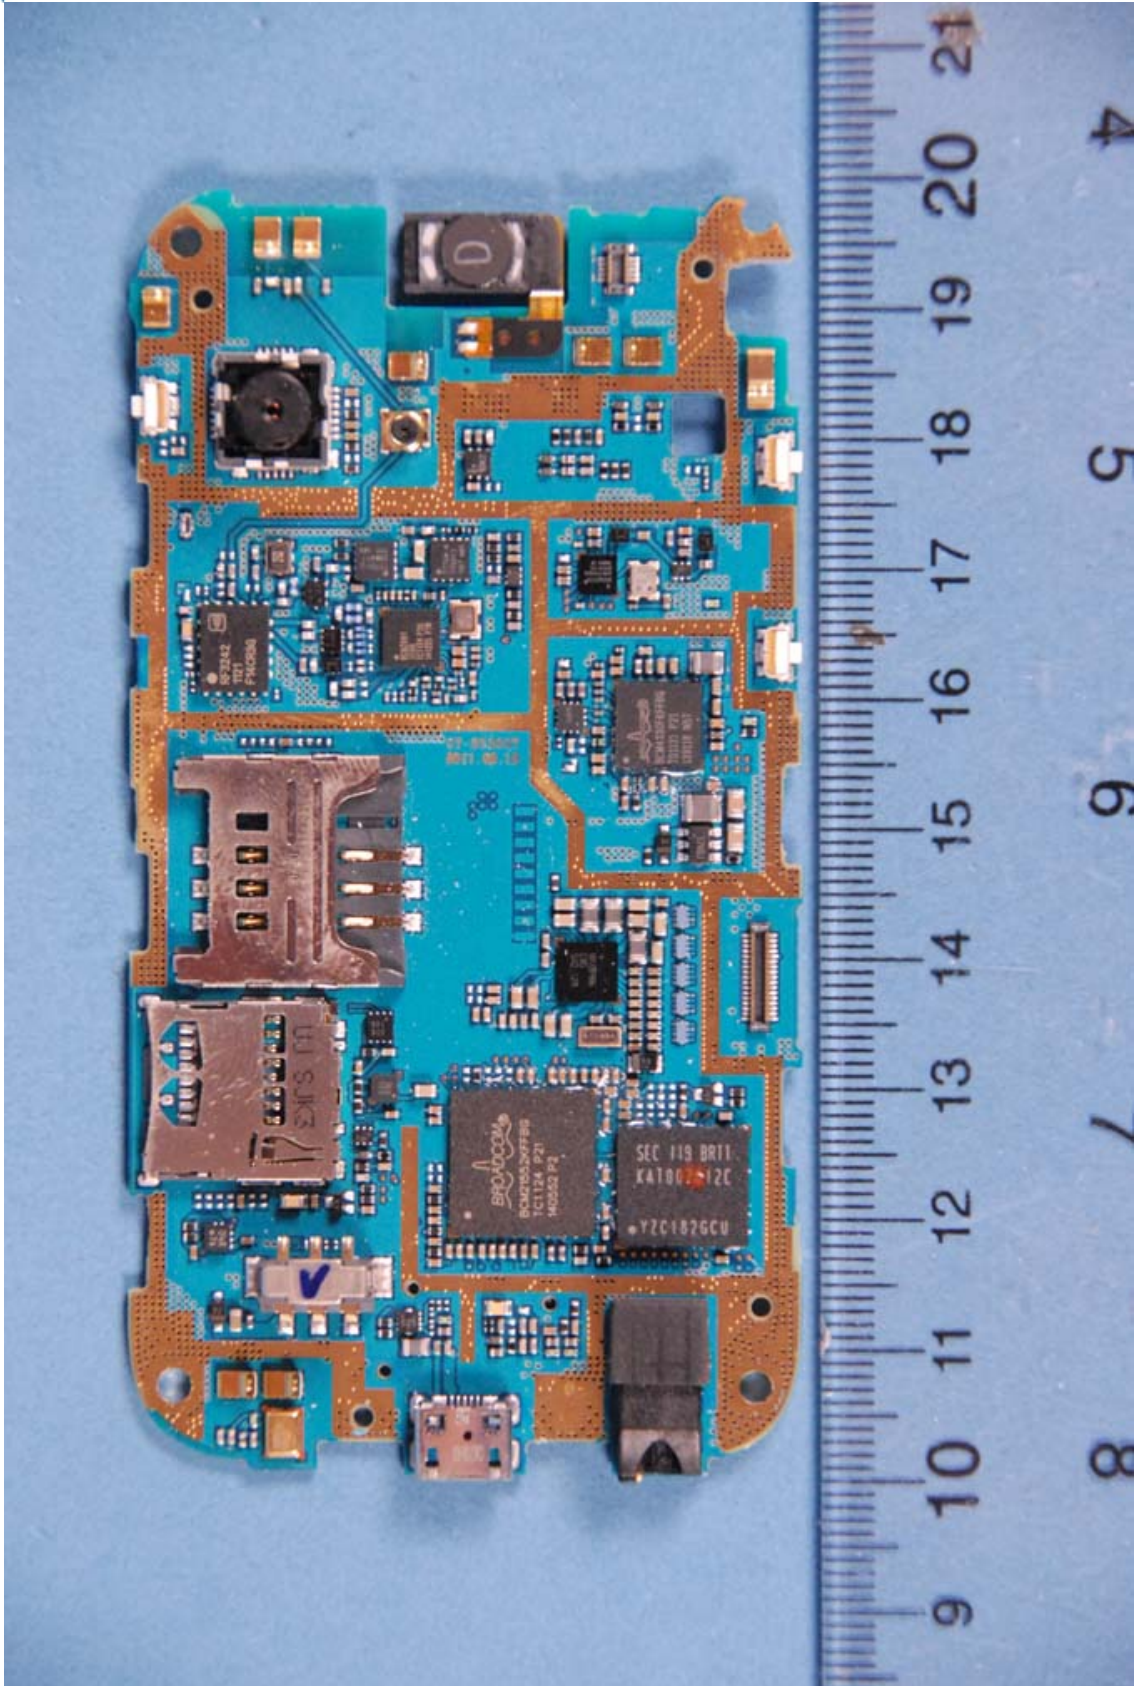

INTERNAL PHOTOGRAPHS

	Samsung FCC ID: A3LGT5360T	Model: GT-S5360T
Internal Photos	EUT Type: Portable Handset	Page 1 of 10

	<p>Samsung FCC ID: A3LGTS5360T</p>	<p>Model: GT-S5360T</p>
<p>Internal Photos</p>	<p>EUT Type: Portable Handset</p>	<p>Page 2 of 10</p>

 <p>PCTEST ENGINEERING LABORATORY, INC.</p>	Samsung FCC ID: A3LGTS5360T	Model: GT-S5360T
Internal Photos	EUT Type: Portable Handset	Page 3 of 10

	<p>Samsung FCC ID: A3LGTS5360T</p>	<p>Model: GT-S5360T</p>
<p>Internal Photos</p>	<p>EUT Type: Portable Handset</p>	<p>Page 4 of 10</p>

	<p>Samsung FCC ID: A3LGTS5360T</p>	<p>Model: GT-S5360T</p>
<p>Internal Photos</p>	<p>EUT Type: Portable Handset</p>	<p>Page 5 of 10</p>

	<p>Samsung FCC ID: A3LGT5360T</p>	<p>Model: GT-S5360T</p>
<p>Internal Photos</p>	<p>EUT Type: Portable Handset</p>	<p>Page 6 of 10</p>

	Samsung FCC ID: A3LGTS5360T	Model: GT-S5360T
Internal Photos	EUT Type: Portable Handset	Page 7 of 10

	Samsung FCC ID: A3LGTS5360T	Model: GT-S5360T
Internal Photos	EUT Type: Portable Handset	Page 8 of 10