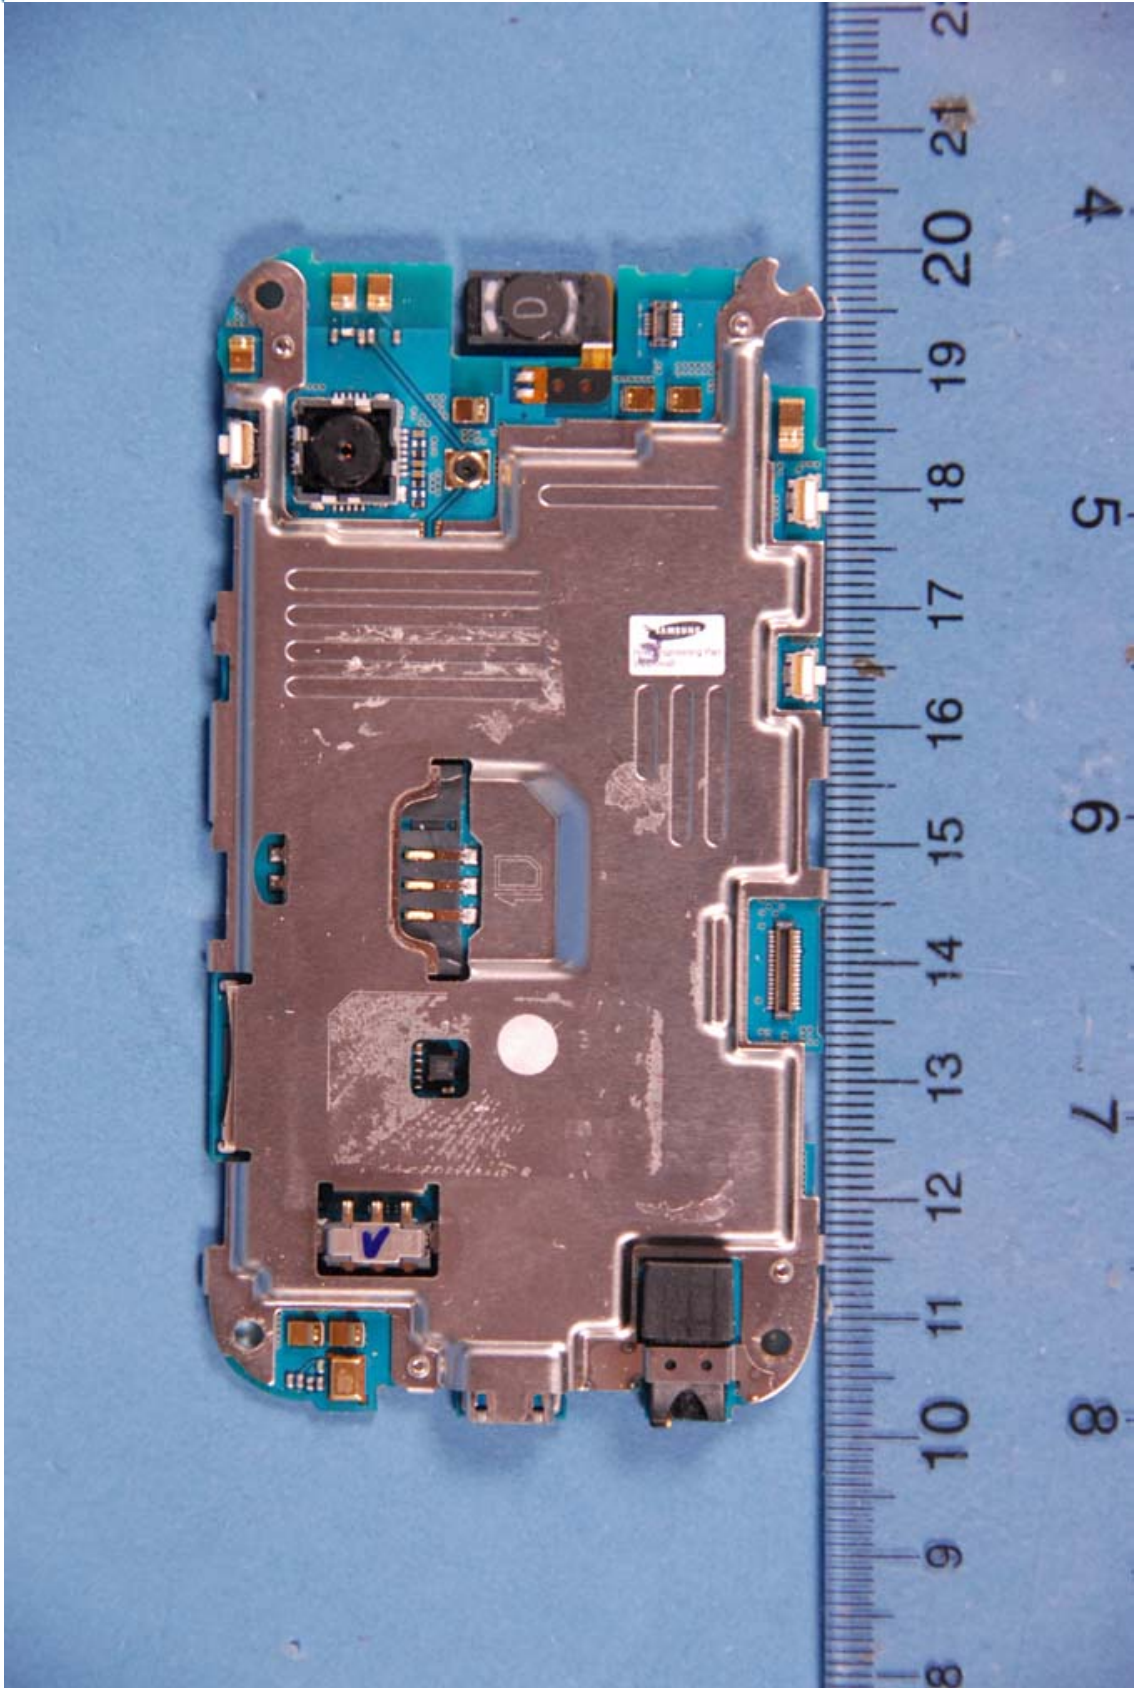

INTERNAL PHOTOGRAPHS

	Samsung FCC ID: A3LGT5360T	Model: GT-S5360T
Internal Photos	EUT Type: Portable Handset	Page 1 of 10

	<p>Samsung FCC ID: A3LGTS5360T</p>	<p>Model: GT-S5360T</p>
<p>Internal Photos</p>	<p>EUT Type: Portable Handset</p>	<p>Page 2 of 10</p>

 <p>PCTEST ENGINEERING LABORATORY, INC.</p>	Samsung FCC ID: A3LGTS5360T	Model: GT-S5360T
Internal Photos	EUT Type: Portable Handset	Page 3 of 10

	<p>Samsung FCC ID: A3LGTS5360T</p>	<p>Model: GT-S5360T</p>
<p>Internal Photos</p>	<p>EUT Type: Portable Handset</p>	<p>Page 4 of 10</p>

	<p>Samsung FCC ID: A3LGTS5360T</p>	<p>Model: GT-S5360T</p>
<p>Internal Photos</p>	<p>EUT Type: Portable Handset</p>	<p>Page 5 of 10</p>

	<p>Samsung FCC ID: A3LGT5360T</p>	<p>Model: GT-S5360T</p>
<p>Internal Photos</p>	<p>EUT Type: Portable Handset</p>	<p>Page 6 of 10</p>

	Samsung FCC ID: A3LGTS5360T	Model: GT-S5360T
Internal Photos	EUT Type: Portable Handset	Page 7 of 10

	Samsung FCC ID: A3LGTS5360T	Model: GT-S5360T
Internal Photos	EUT Type: Portable Handset	Page 8 of 10