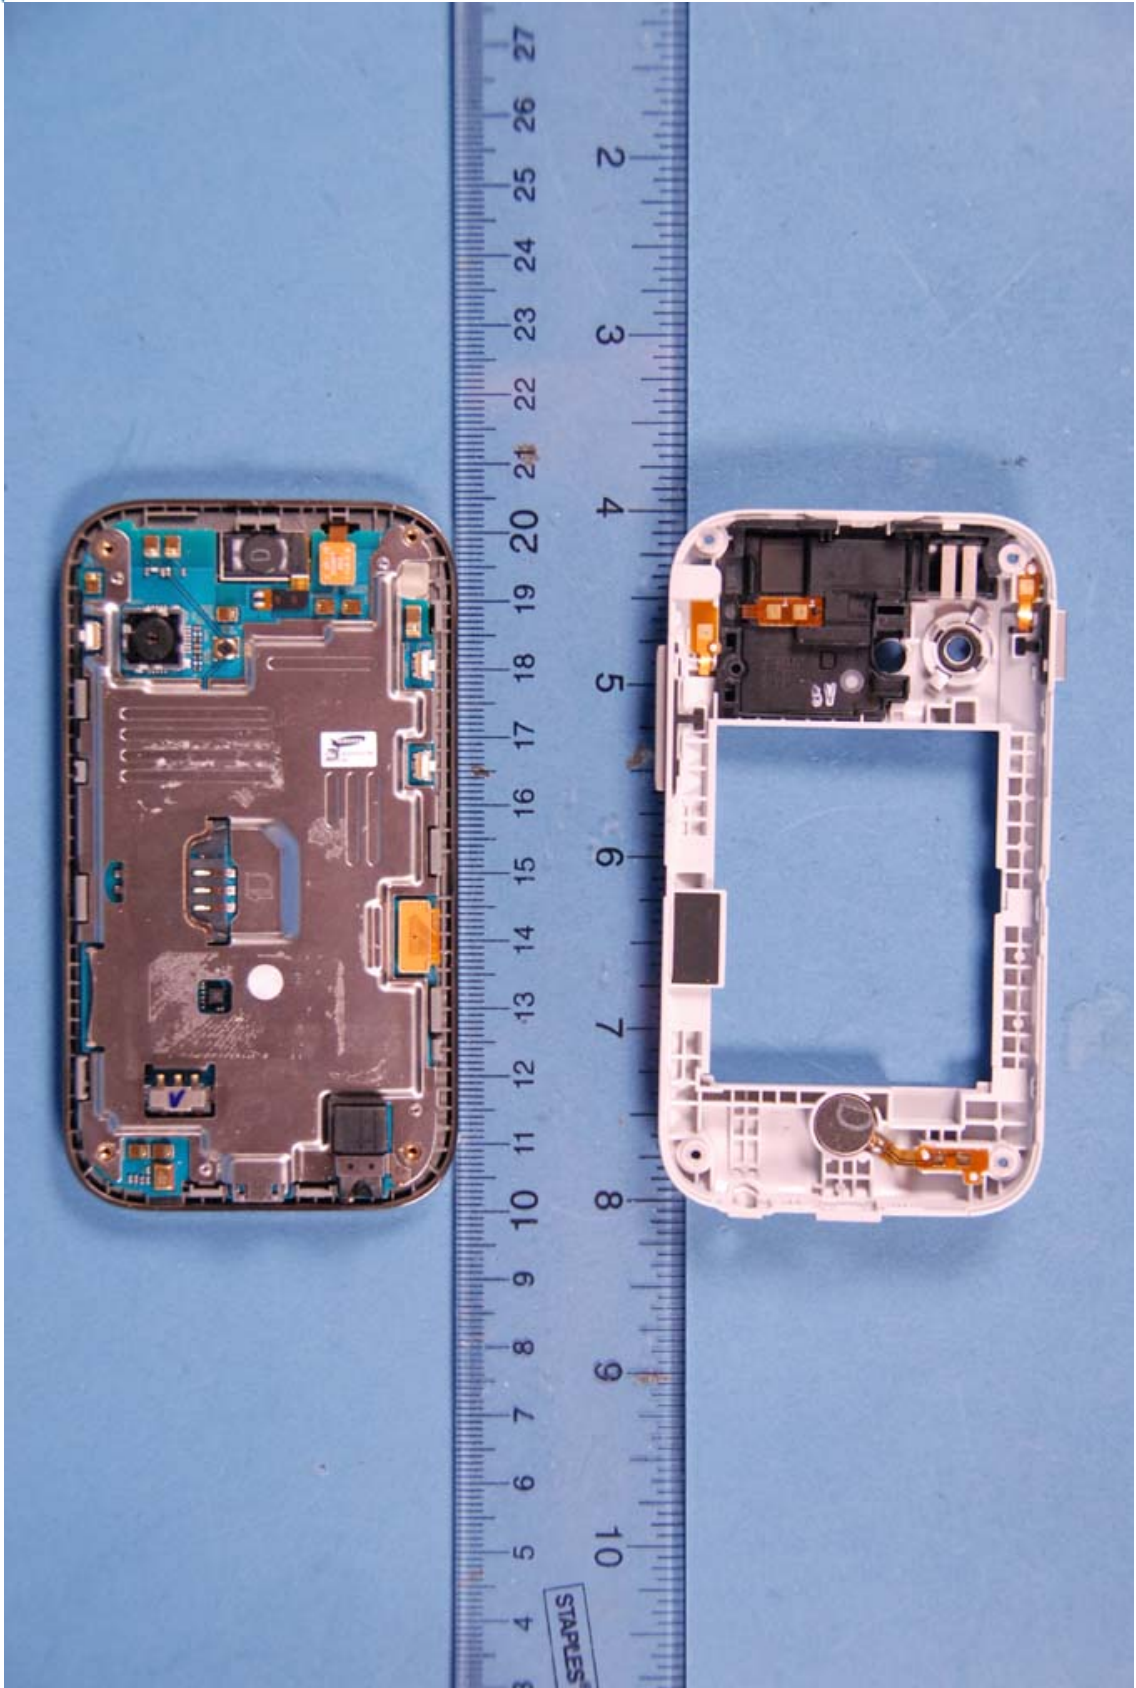

INTERNAL PHOTOGRAPHS

	Samsung FCC ID: A3LGT5360T	Model: GT-S5360T
Internal Photos	EUT Type: Portable Handset	Page 1 of 10

	<p>Samsung FCC ID: A3LGTS5360T</p>	<p>Model: GT-S5360T</p>
<p>Internal Photos</p>	<p>EUT Type: Portable Handset</p>	<p>Page 2 of 10</p>

 <p>PCTEST ENGINEERING LABORATORY, INC.</p>	Samsung FCC ID: A3LGTS5360T	Model: GT-S5360T
Internal Photos	EUT Type: Portable Handset	Page 3 of 10

	<p>Samsung FCC ID: A3LGTS5360T</p>	<p>Model: GT-S5360T</p>
<p>Internal Photos</p>	<p>EUT Type: Portable Handset</p>	<p>Page 4 of 10</p>

	<p>Samsung FCC ID: A3LGTS5360T</p>	<p>Model: GT-S5360T</p>
<p>Internal Photos</p>	<p>EUT Type: Portable Handset</p>	<p>Page 5 of 10</p>

	<p>Samsung FCC ID: A3LGT5360T</p>	<p>Model: GT-S5360T</p>
<p>Internal Photos</p>	<p>EUT Type: Portable Handset</p>	<p>Page 6 of 10</p>

	Samsung FCC ID: A3LGTS5360T	Model: GT-S5360T
Internal Photos	EUT Type: Portable Handset	Page 7 of 10

	Samsung FCC ID: A3LGTS5360T	Model: GT-S5360T
Internal Photos	EUT Type: Portable Handset	Page 8 of 10