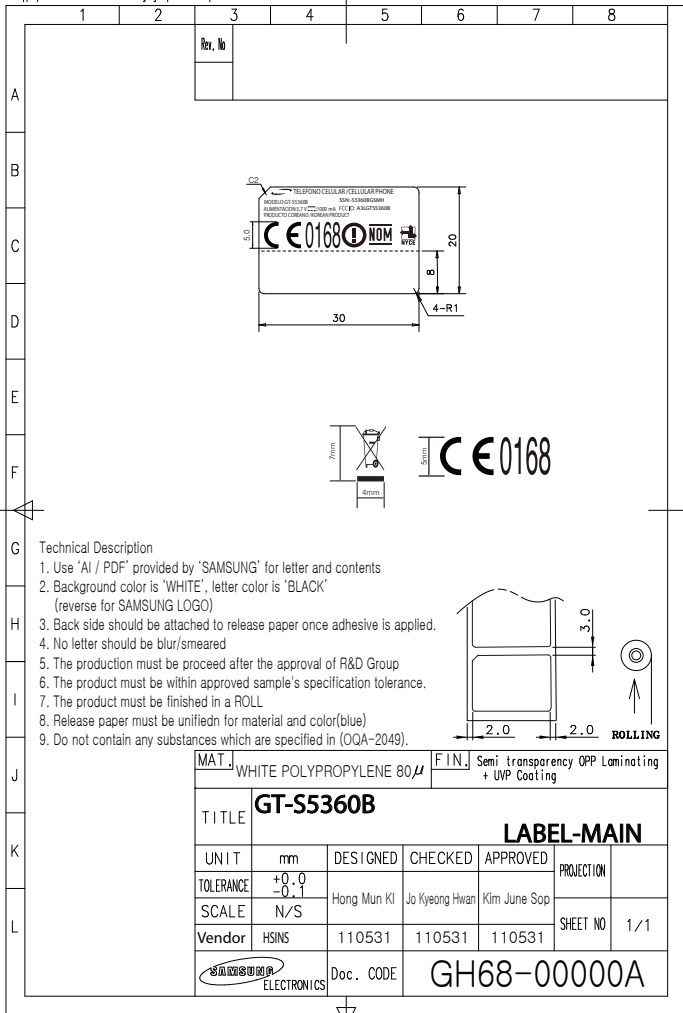

This drawing is property of SEC. Use or copy of this drawing without proper permission from the appropriate technical-document managing department is prohibited.

 TELEFONO CELULAR / CELLULAR PHONE

MODELO:GT-S5360B SSN:-S5360B GSMH
ALIMENTACION:3.7V :1000mAh FCC ID: A3LGT S5360B
PRODUCTO COREANO / KOREAN PRODUCT