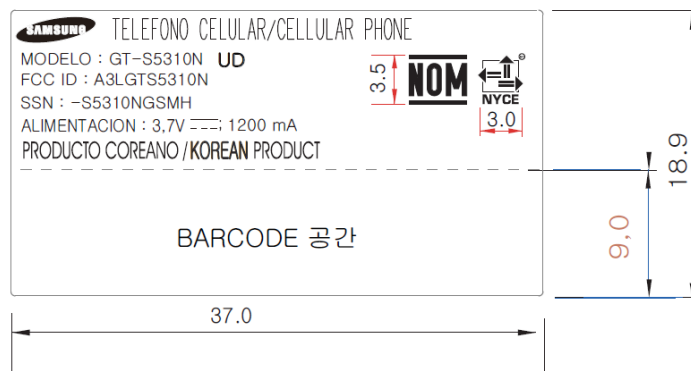

Label and Location

Model: GT-S5310N
FCC ID: A3LGTS5310N

Label:

**MODEL : GT-S5310N
FCC ID : A3LGTS5310N**

Location:

Label is placed inside of the battery compartment.