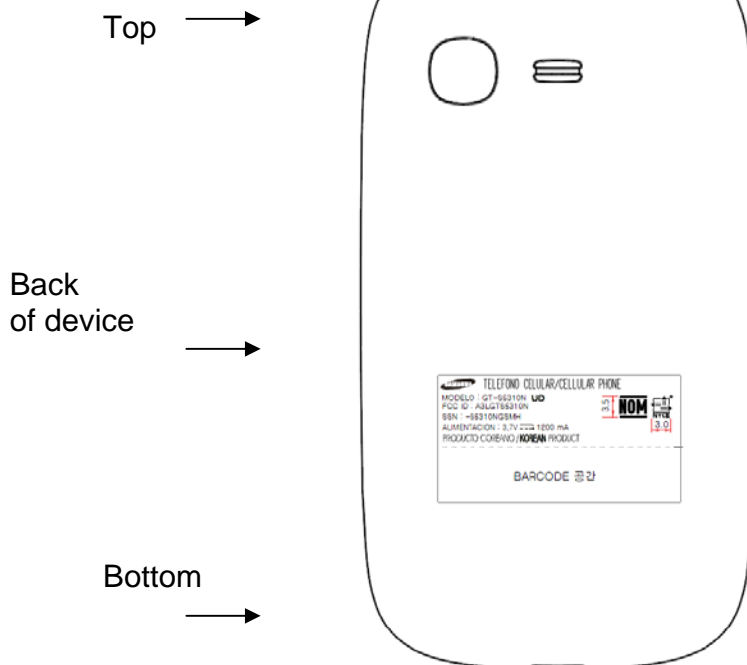

Label and Location

Model: GT-S5310N
FCC ID: A3LGTS5310N

Label:

**MODEL : GT-S5310N
FCC ID : A3LGTS5310N**

Location:

Label is placed inside of the battery compartment.