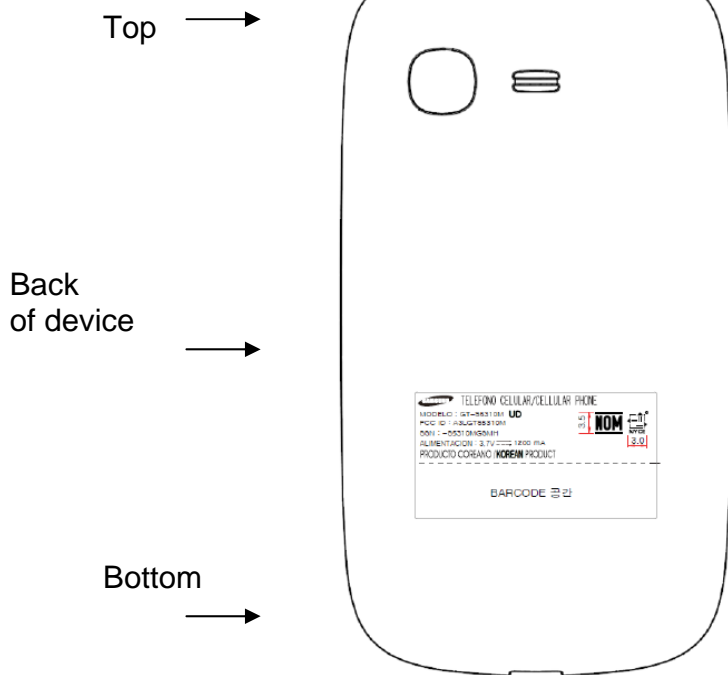

Label and Location

Model: GT-S5310M
FCC ID: A3LGTS5310M

Label:

**MODEL : GT-S5310M
FCC ID : A3LGTS5310M**

Location:

Label is placed inside of the battery compartment.