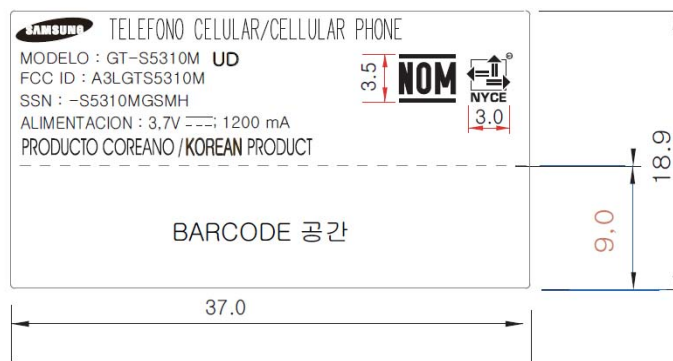

Label and Location

Model: GT-S5310M
FCC ID: A3LGTS5310M

Label:

**MODEL : GT-S5310M
FCC ID : A3LGTS5310M**

Location:

Label is placed inside of the battery compartment.