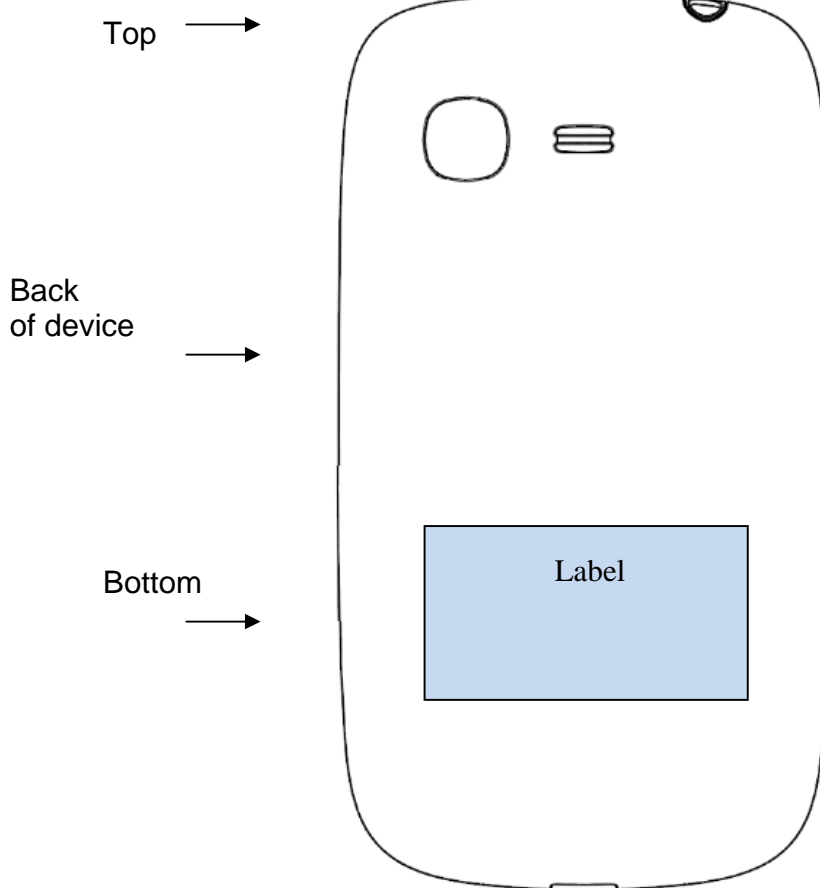

Label and Location

Model: GT-S5310I
FCC ID: A3LGTS5310I

Label:

Location:

Label is placed inside of the battery compartment.