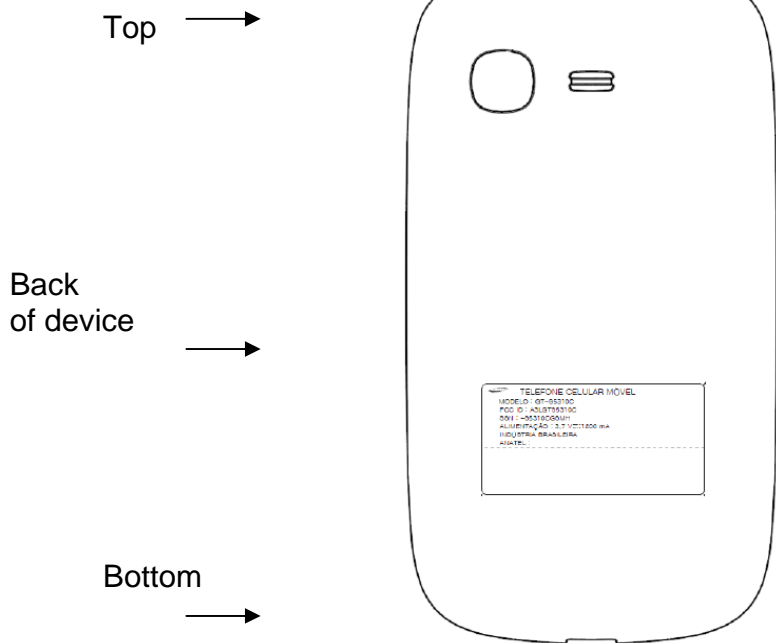

**Label and Location**

Model: GT-S5310C  
FCC ID: A3LGTS5310C

**Label:**

**Location:**

Label is placed inside of the battery compartment.