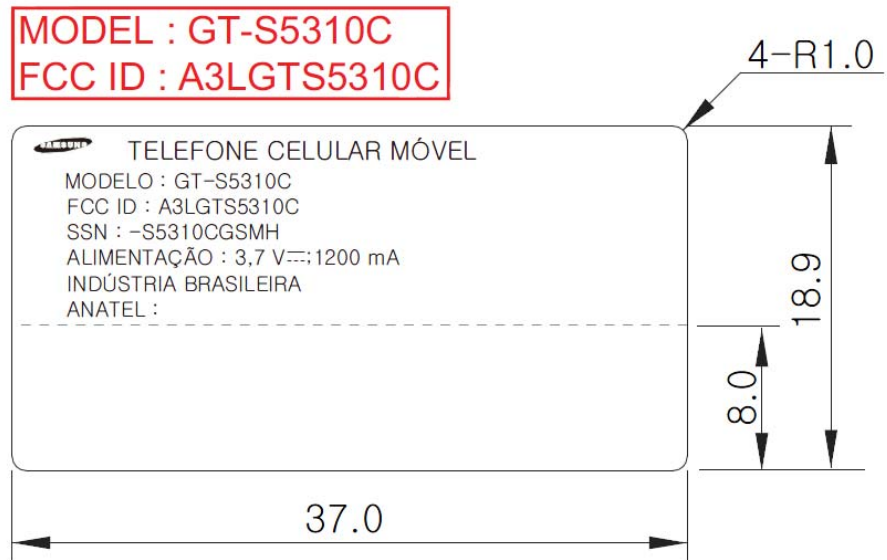

**Label and Location**

Model: GT-S5310C  
FCC ID: A3LGTS5310C

**Label:**

**Location:**

Label is placed inside of the battery compartment.