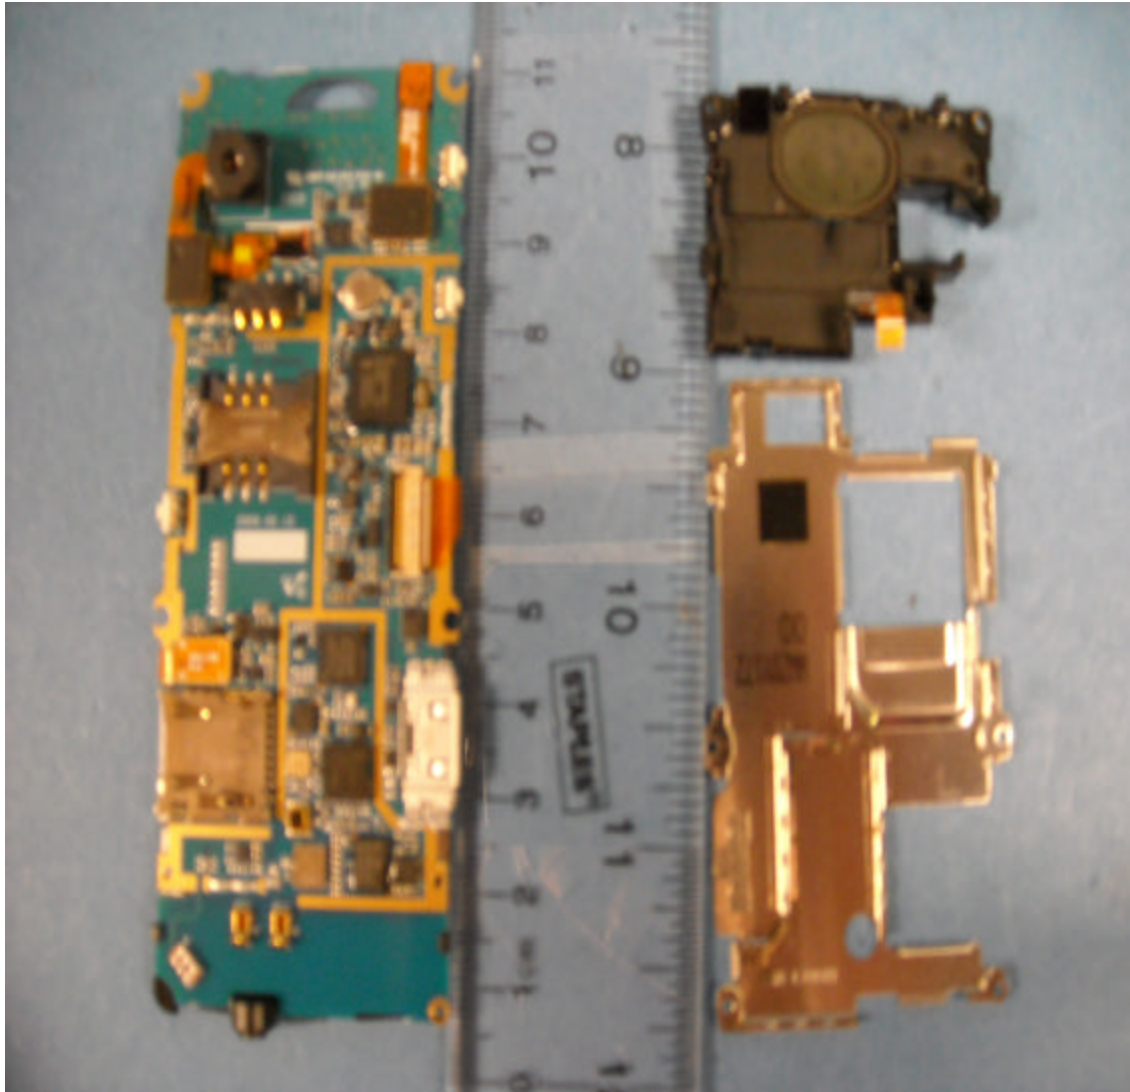

INTERNAL PHOTOGRAPHS

	Samsung Electronics Co. Ltd. FCC ID: A3LGTS3830U	Model: GT-S3830U
Internal Photos	EUT Type: 850/1900 GSM/GPRS/EDGE Phone with Bluetooth	Page 1 of 9

	Samsung Electronics Co. Ltd. FCC ID: A3LGTS3830U	Model: GT-S3830U
Internal Photos	EUT Type: 850/1900 GSM/GPRS/EDGE Phone with Bluetooth	Page 2 of 9

	Samsung Electronics Co. Ltd. FCC ID: A3LGTS3830U	Model: GT-S3830U
Internal Photos	EUT Type: 850/1900 GSM/GPRS/EDGE Phone with Bluetooth	Page 3 of 9

	Samsung Electronics Co. Ltd. FCC ID: A3LGTS3830U	Model: GT-S3830U
Internal Photos	EUT Type: 850/1900 GSM/GPRS/EDGE Phone with Bluetooth	Page 4 of 9

	Samsung Electronics Co. Ltd. FCC ID: A3LGTS3830U	Model: GT-S3830U
Internal Photos	EUT Type: 850/1900 GSM/GPRS/EDGE Phone with Bluetooth	Page 5 of 9

	Samsung Electronics Co. Ltd. FCC ID: A3LGTS3830U	Model: GT-S3830U
Internal Photos	EUT Type: 850/1900 GSM/GPRS/EDGE Phone with Bluetooth	Page 6 of 9

	Samsung Electronics Co. Ltd. FCC ID: A3LGTS3830U	Model: GT-S3830U
Internal Photos	EUT Type: 850/1900 GSM/GPRS/EDGE Phone with Bluetooth	Page 7 of 9

	<p>Samsung Electronics Co. Ltd. FCC ID: A3LGTS3830U</p>	<p>Model: GT-S3830U</p>
<p>Internal Photos</p>	<p>EUT Type: 850/1900 GSM/GPRS/EDGE Phone with Bluetooth</p>	<p>Page 8 of 9</p>