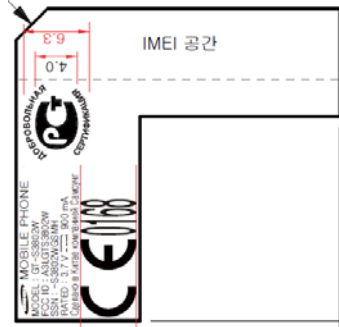

**Label and Location**

Samsung Phone Model: GT-S3802W  
FCC ID: A3LGTS3802W

**Label:**

**Location:**

Top →  
Back plate of device →  
Bottom →

Label is placed inside of the battery compartment.