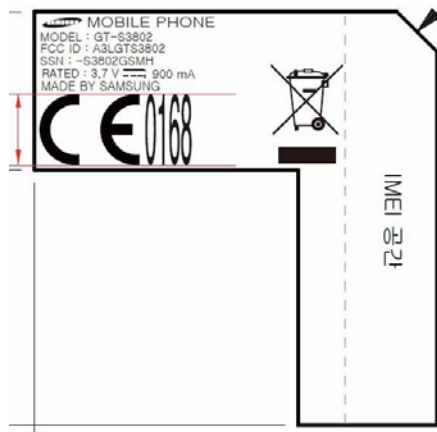

**Label and Location**

Samsung Phone Model: GT-S3802  
FCC ID: A3LGTS3802

**Label:**

**Location:**

Label is placed inside of the battery compartment.