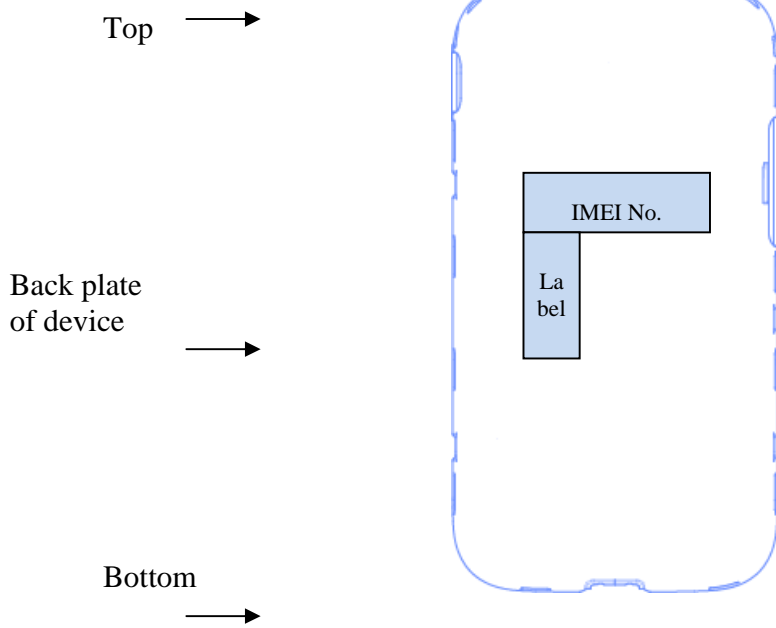

**Label and Location**

Samsung Phone Model: GT-S3802  
FCC ID: A3LGTS3802

**Label:**

**Location:**

Label is placed inside of the battery compartment.