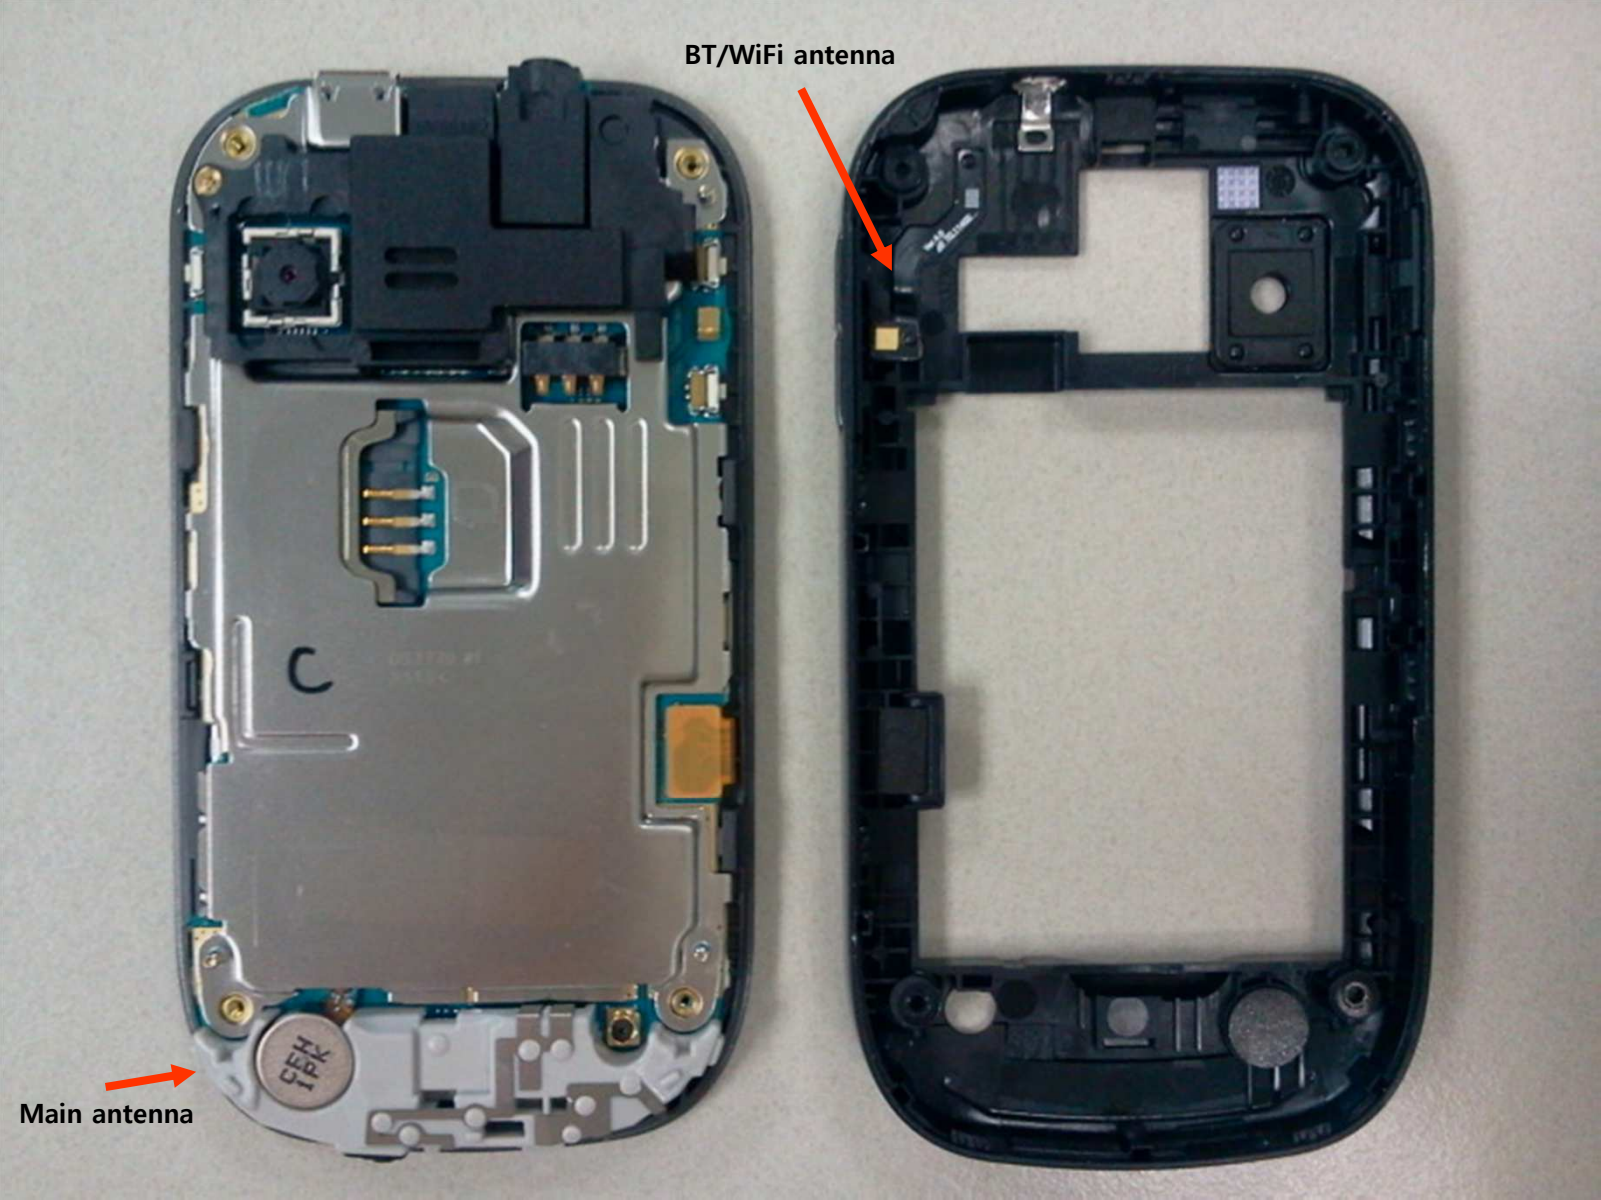

* Placement of each antenna

* Antenna distance

5mm

BT/
WiFi
ANT.

40mm

75mm

* Antenna pattern