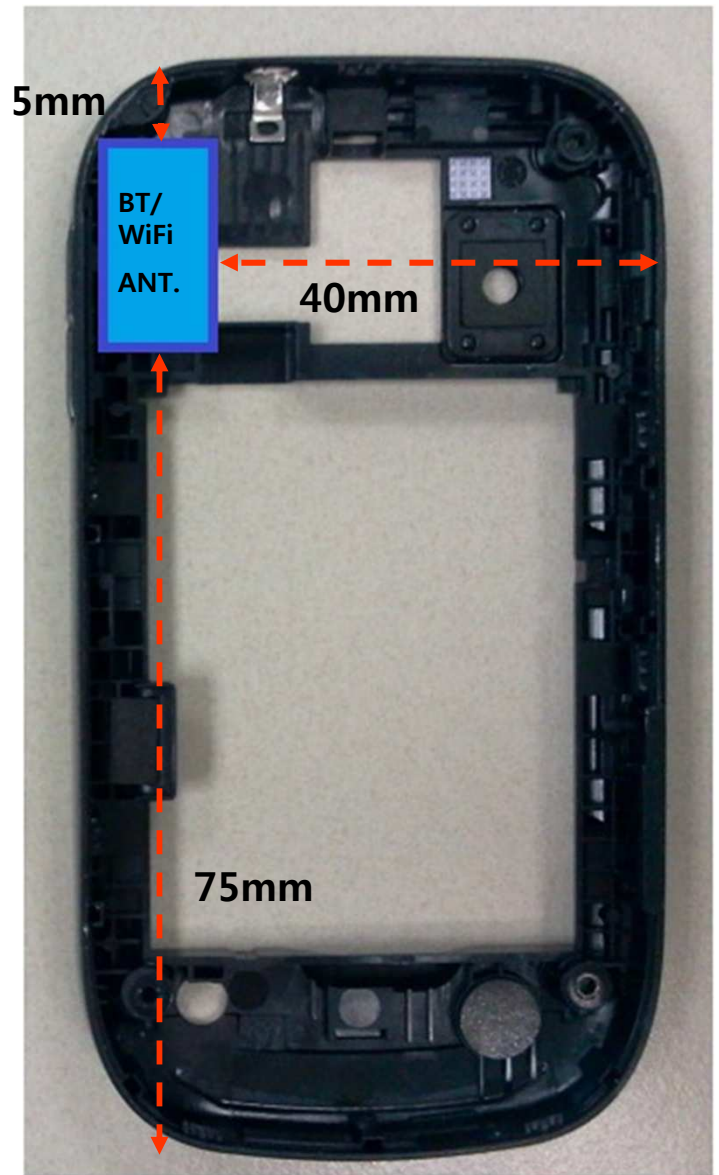

* Placement of each antenna

* Antenna distance

5mm

BT/
WiFi
ANT.

40mm

75mm

* Antenna pattern