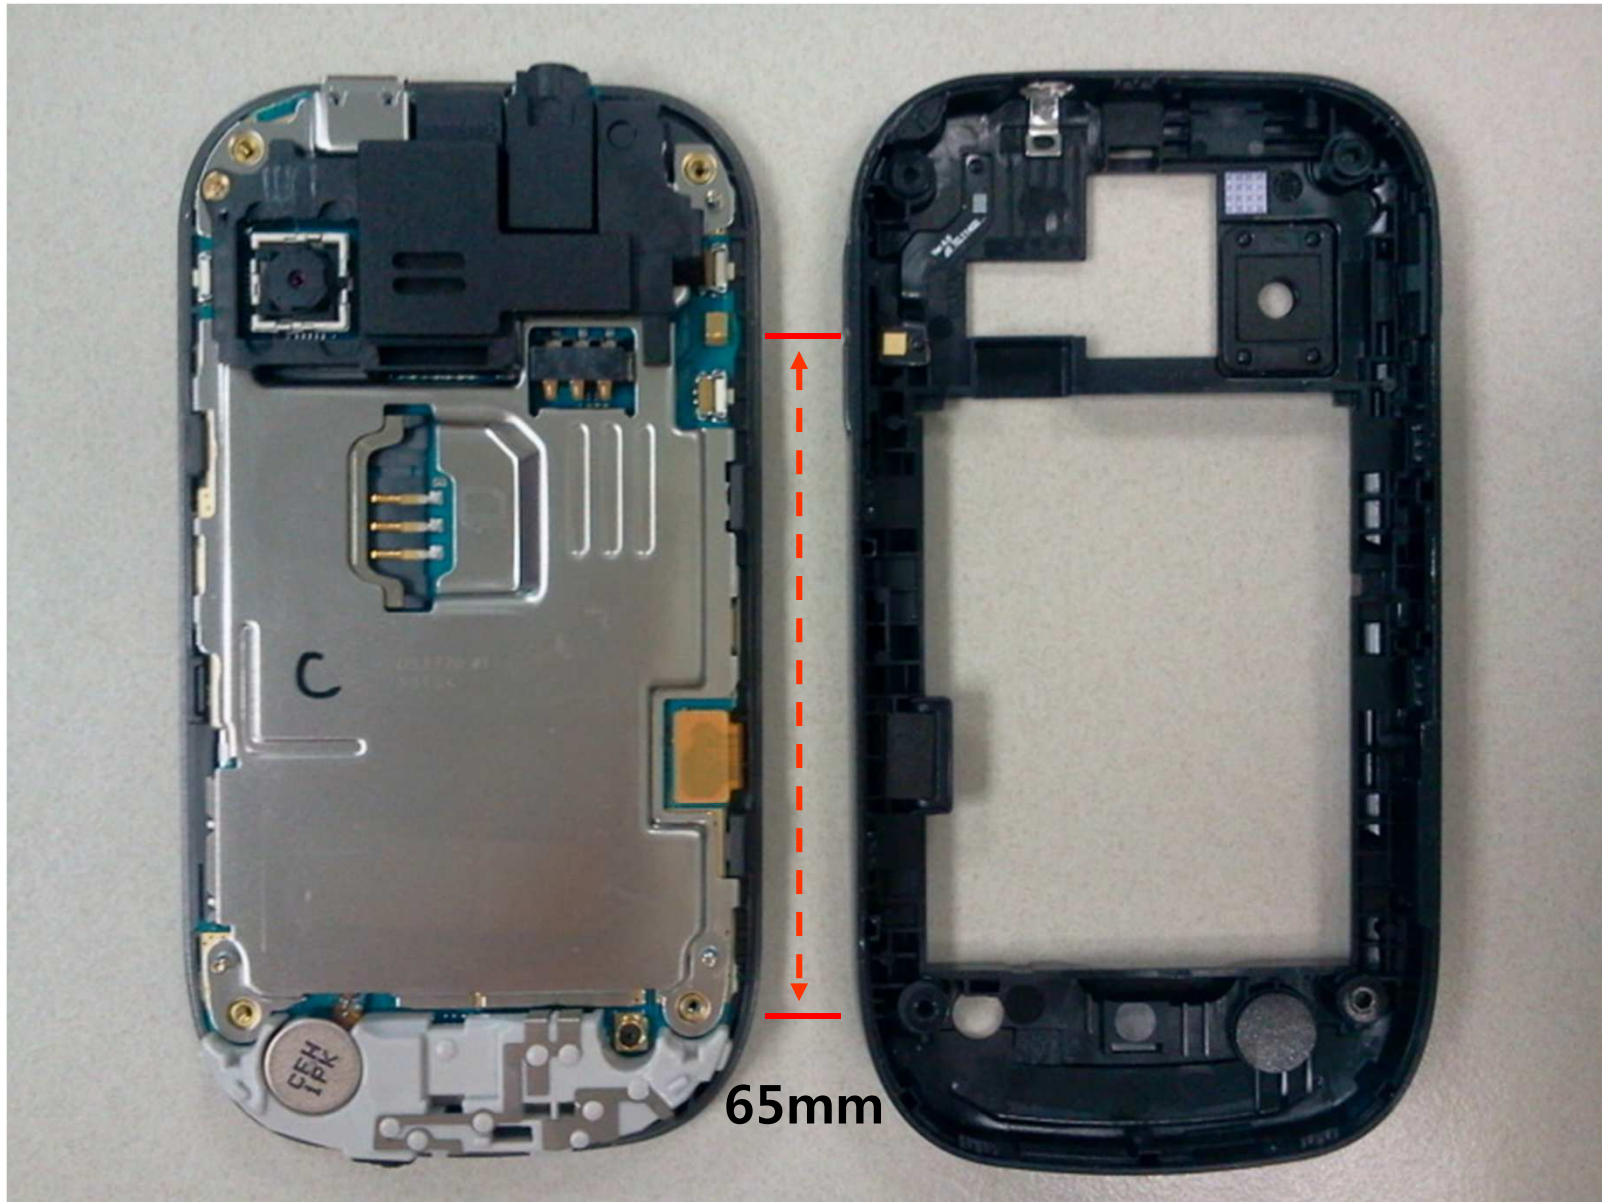

* Placement of each antenna

* Antenna distance

5mm

BT/
WiFi
ANT.

40mm

75mm

* Antenna pattern