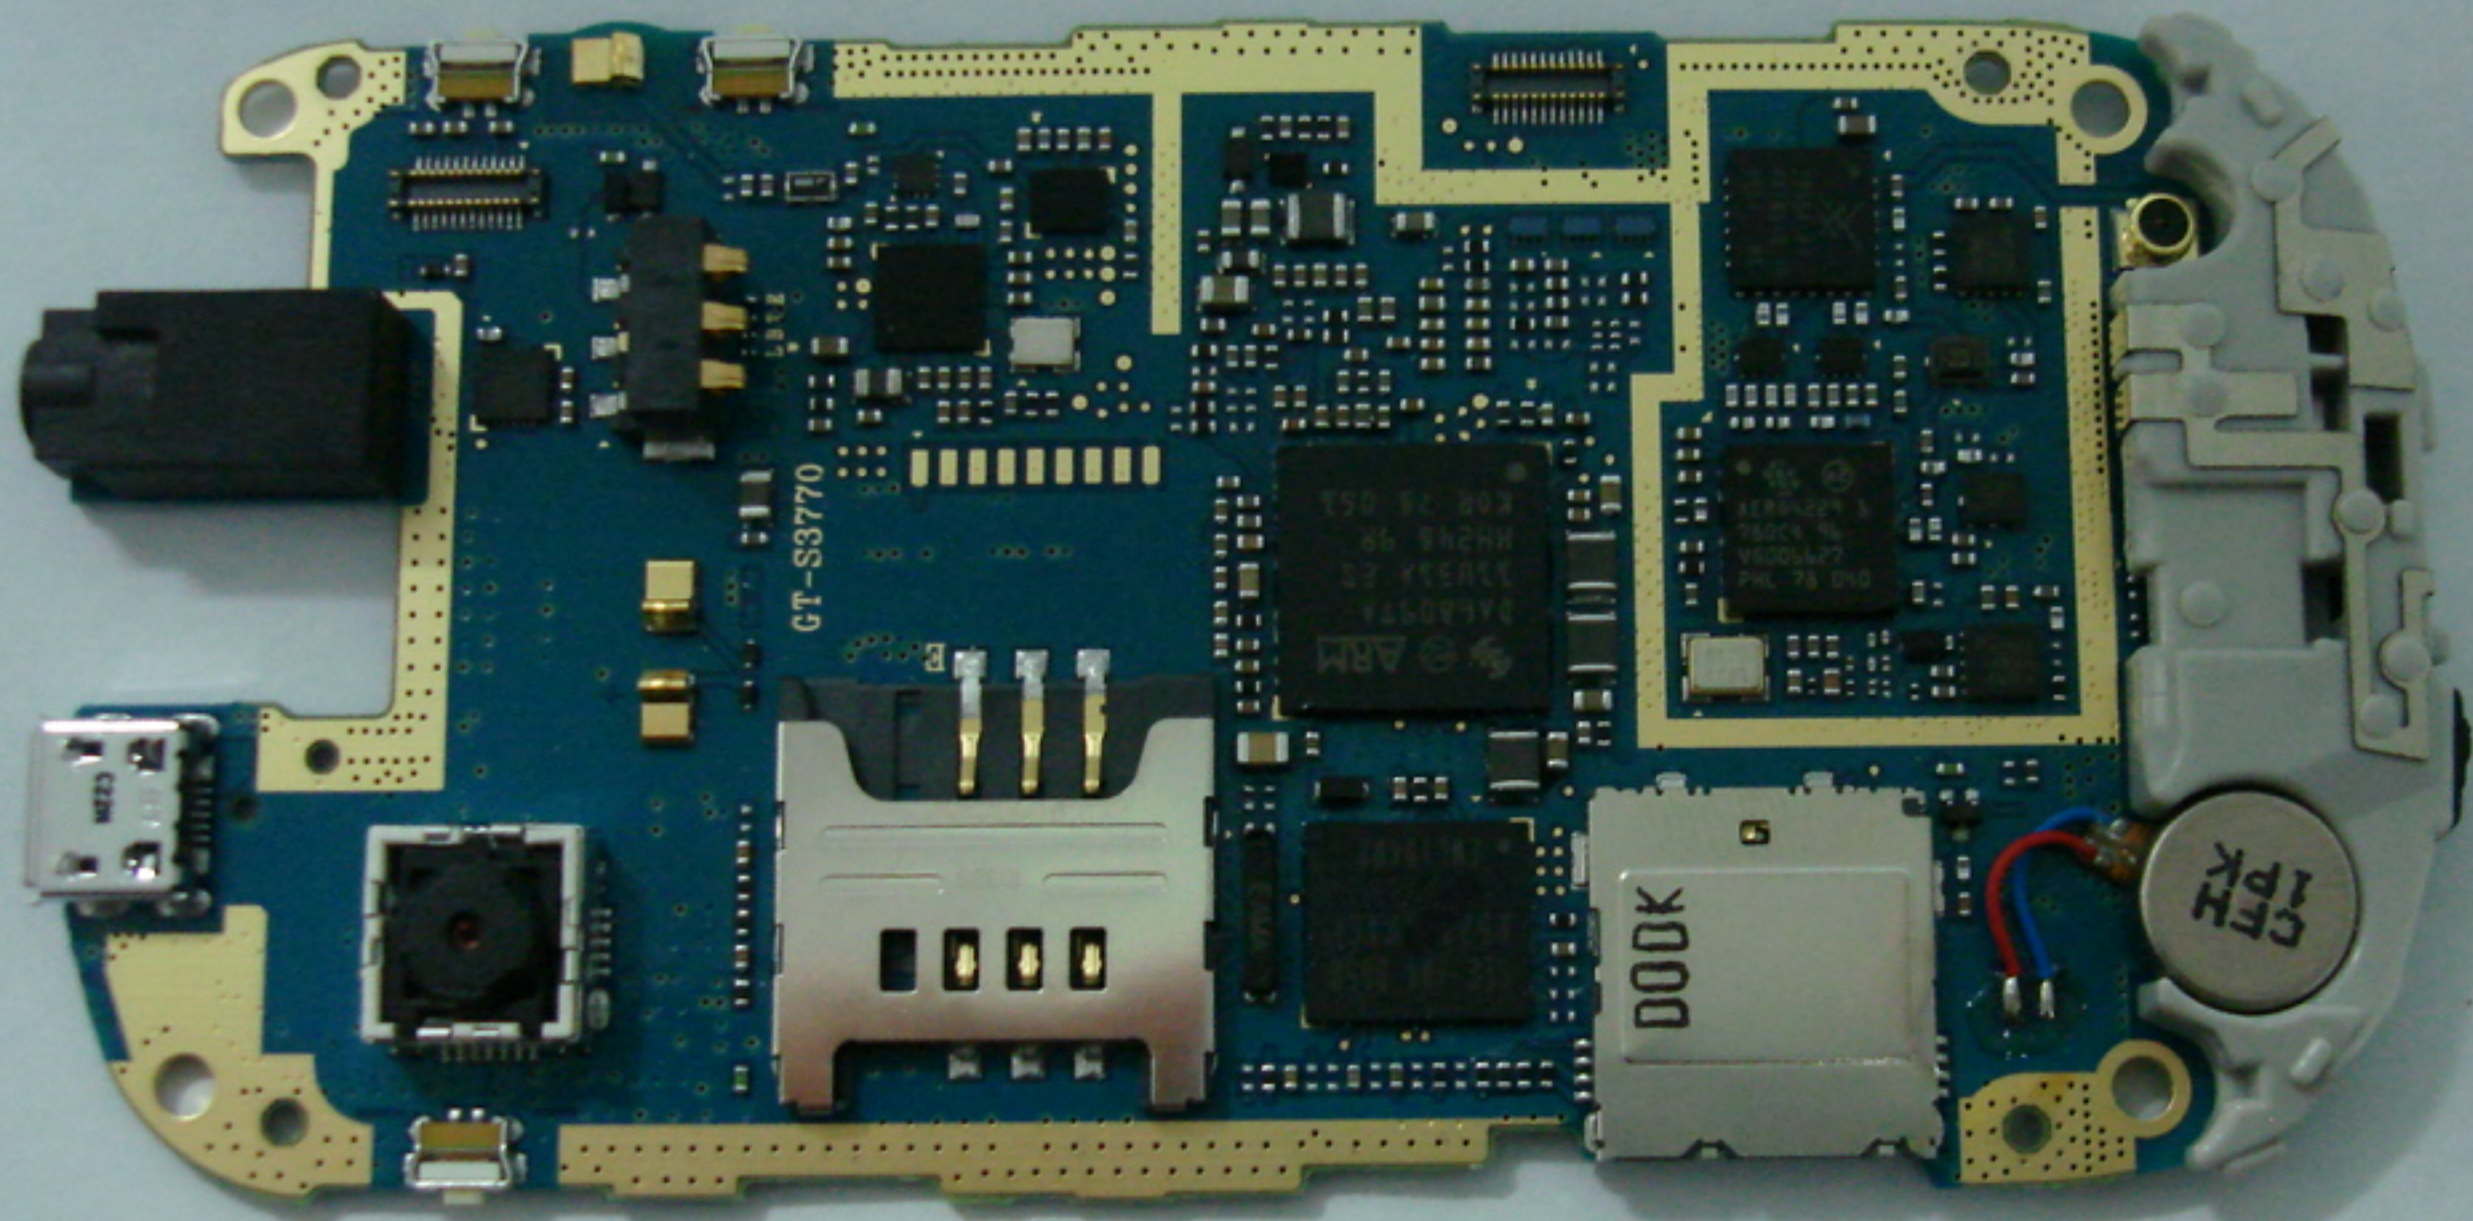

 Shin Heung

CT-S3770

ARM

000K

CFH
1PK

2

3

4