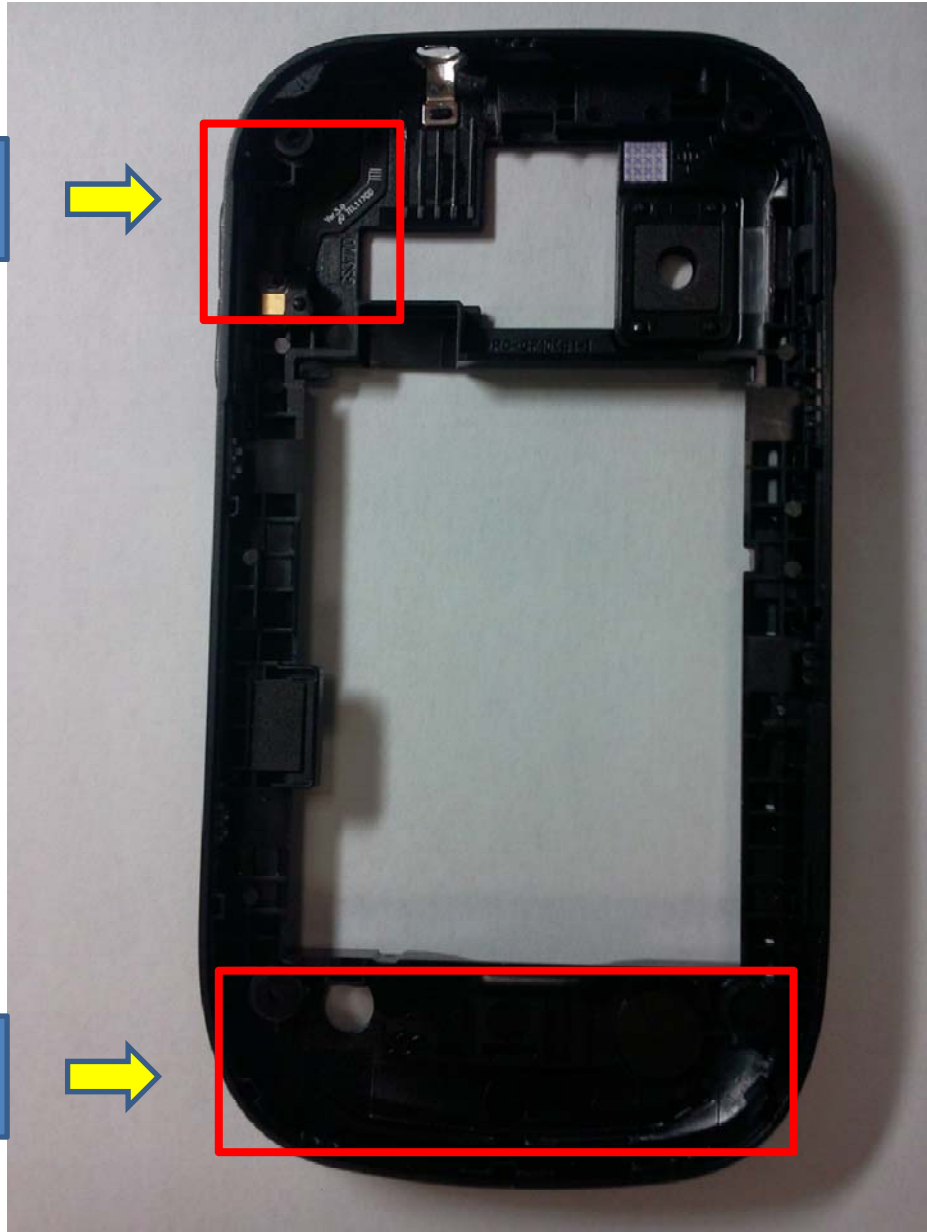

BT/WIFI ANT
(Attached on rear-cover)

Main ANT
(Attached on PCB)

6.09

BT/
WIFI
ANT

39.4

75.73

Antenna Pattern