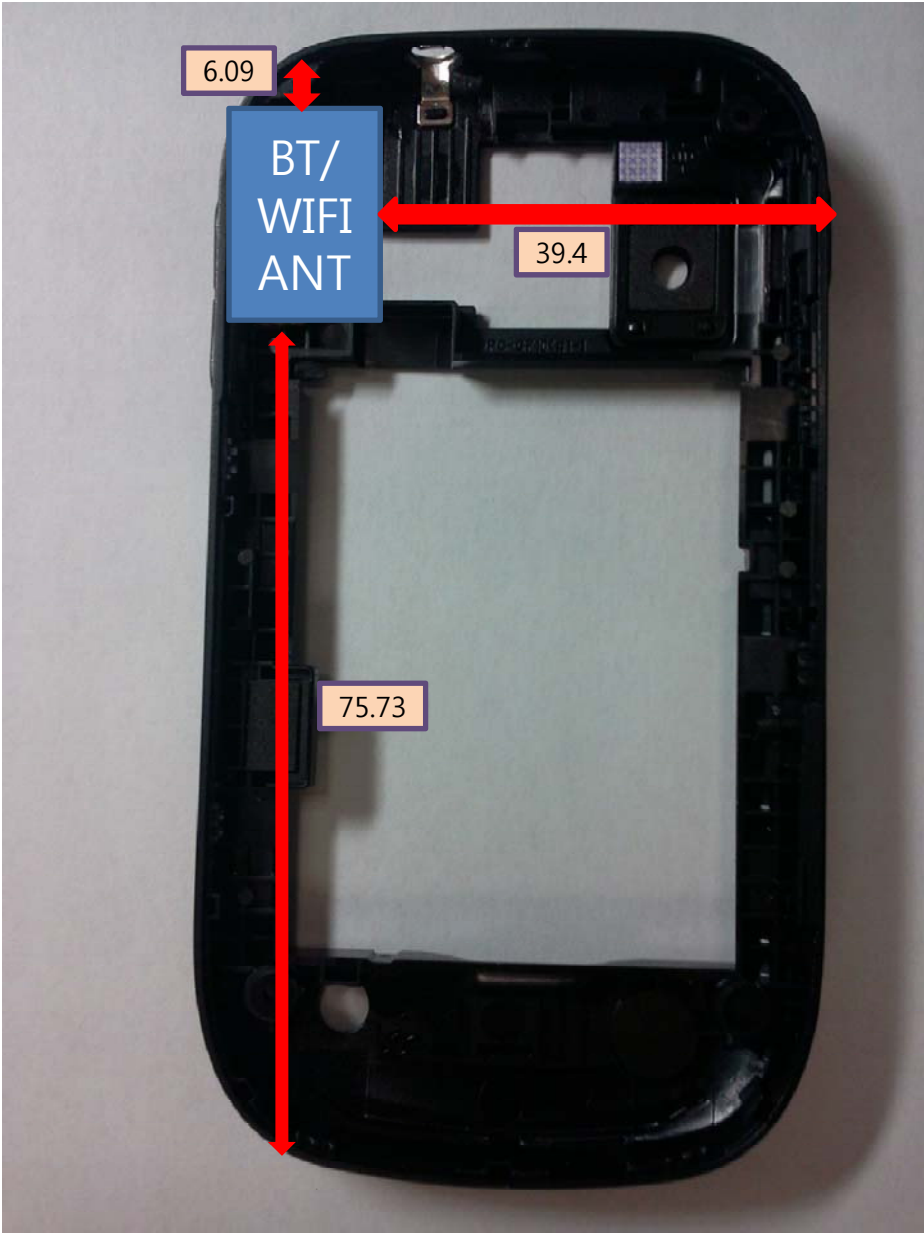

BT/WIFI ANT
(Attached on rear-cover)

Main ANT
(Attached on PCB)

6.09

BT/
WIFI
ANT

39.4

75.73

Antenna Pattern