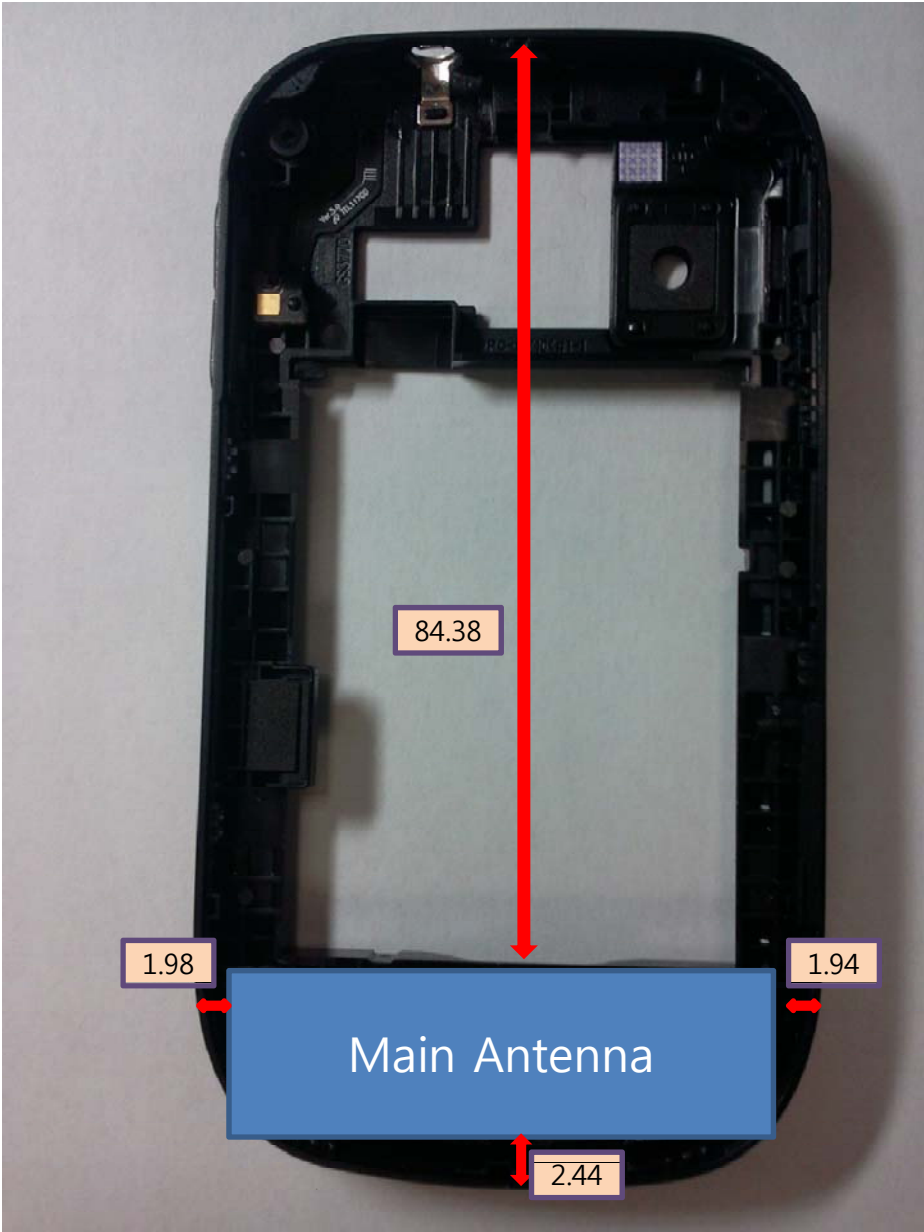

BT/WIFI ANT
(Attached on rear-cover)

Main ANT
(Attached on PCB)

6.09

BT/
WIFI
ANT

39.4

75.73

Antenna Pattern