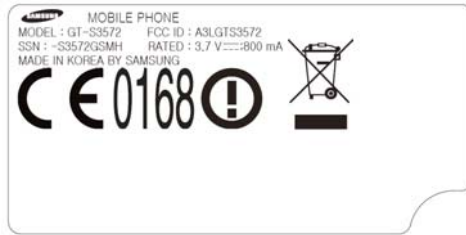

**Label and Location**

Samsung Phone Model: GT-S3572  
FCC ID: A3LGTS3572

**Label:**

**Location:**

Label is placed inside of the battery compartment.