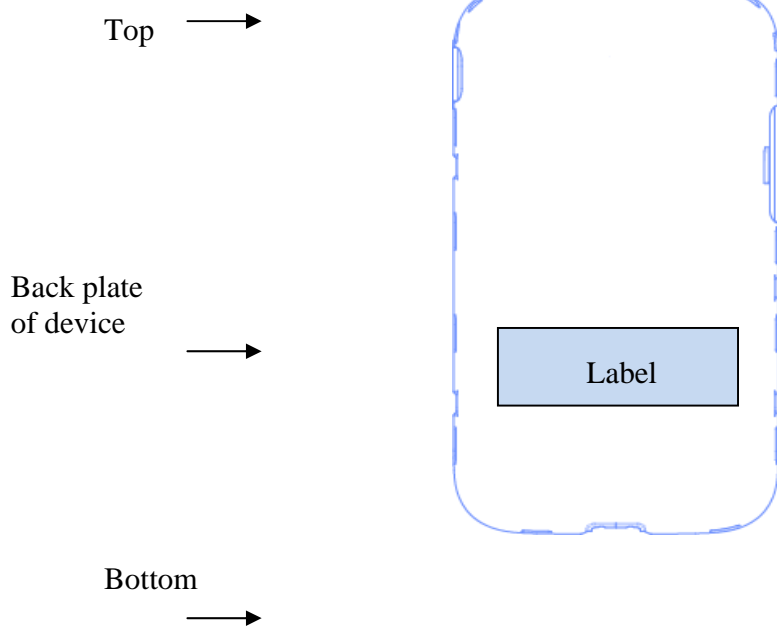

**Label and Location**

Samsung Phone Model: GT-S3572  
FCC ID: A3LGTS3572

**Label:**

**Location:**

Label is placed inside of the battery compartment.