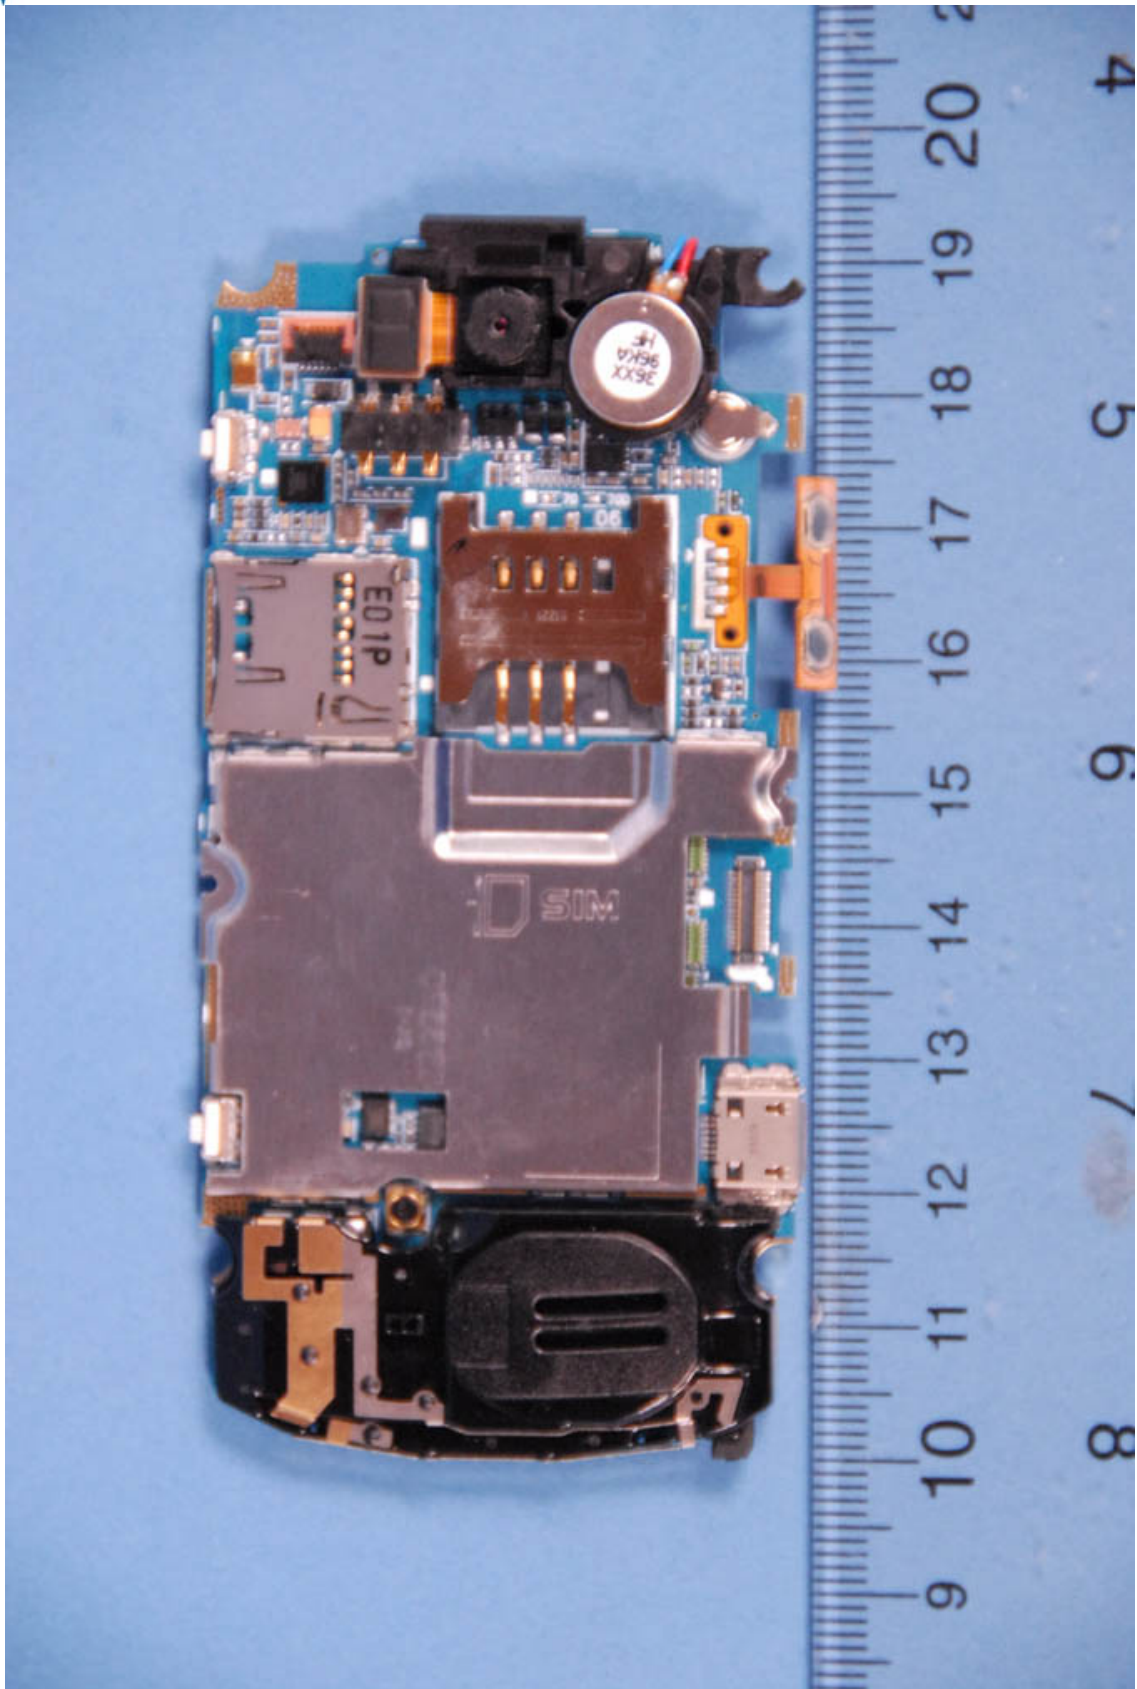

INTERNAL PHOTOGRAPHS

	Samsung Electronics Co., Ltd. FCC ID: A3LGTS3370L	Model: GT-S3370L
Internal Photos	EUT Type: 850/1900 GSM/GPRS/EDGE/WCDMA Phone with Bluetooth	Page 1 of 13

	Samsung Electronics Co., Ltd. FCC ID: A3LGTS3370L	Model: GT-S3370L
Internal Photos	EUT Type: 850/1900 GSM/GPRS/EDGE/WCDMA Phone with Bluetooth	Page 2 of 13

	Samsung Electronics Co., Ltd. FCC ID: A3LGTS3370L	Model: GT-S3370L
Internal Photos	EUT Type: 850/1900 GSM/GPRS/EDGE/WCDMA Phone with Bluetooth	Page 3 of 13

	Samsung Electronics Co., Ltd. FCC ID: A3LGTS3370L	Model: GT-S3370L
Internal Photos	EUT Type: 850/1900 GSM/GPRS/EDGE/WCDMA Phone with Bluetooth	Page 5 of 13

	Samsung Electronics Co., Ltd. FCC ID: A3LGTS3370L	Model: GT-S3370L
Internal Photos	EUT Type: 850/1900 GSM/GPRS/EDGE/WCDMA Phone with Bluetooth	Page 6 of 13

	Samsung Electronics Co., Ltd. FCC ID: A3LGTS3370L	Model: GT-S3370L
Internal Photos	EUT Type: 850/1900 GSM/GPRS/EDGE/WCDMA Phone with Bluetooth	Page 7 of 13

	Samsung Electronics Co., Ltd. FCC ID: A3LGTS3370L	Model: GT-S3370L
Internal Photos	EUT Type: 850/1900 GSM/GPRS/EDGE/WCDMA Phone with Bluetooth	Page 8 of 13

	Samsung Electronics Co., Ltd. FCC ID: A3LGTS3370L	Model: GT-S3370L
Internal Photos	EUT Type: 850/1900 GSM/GPRS/EDGE/WCDMA Phone with Bluetooth	Page 9 of 13