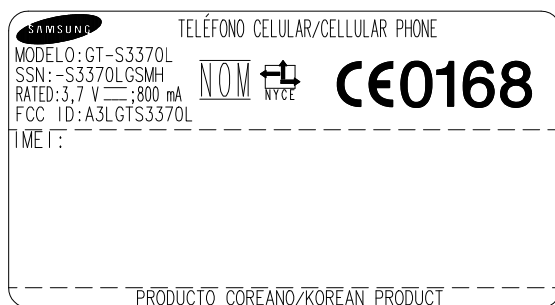

2. Sample Label (GT-S3370L)

GT-S3370L Label Location

This Label is placed inside the battery compartment

Note: The FCC ID label shown will be readily visible at the time of purchase.