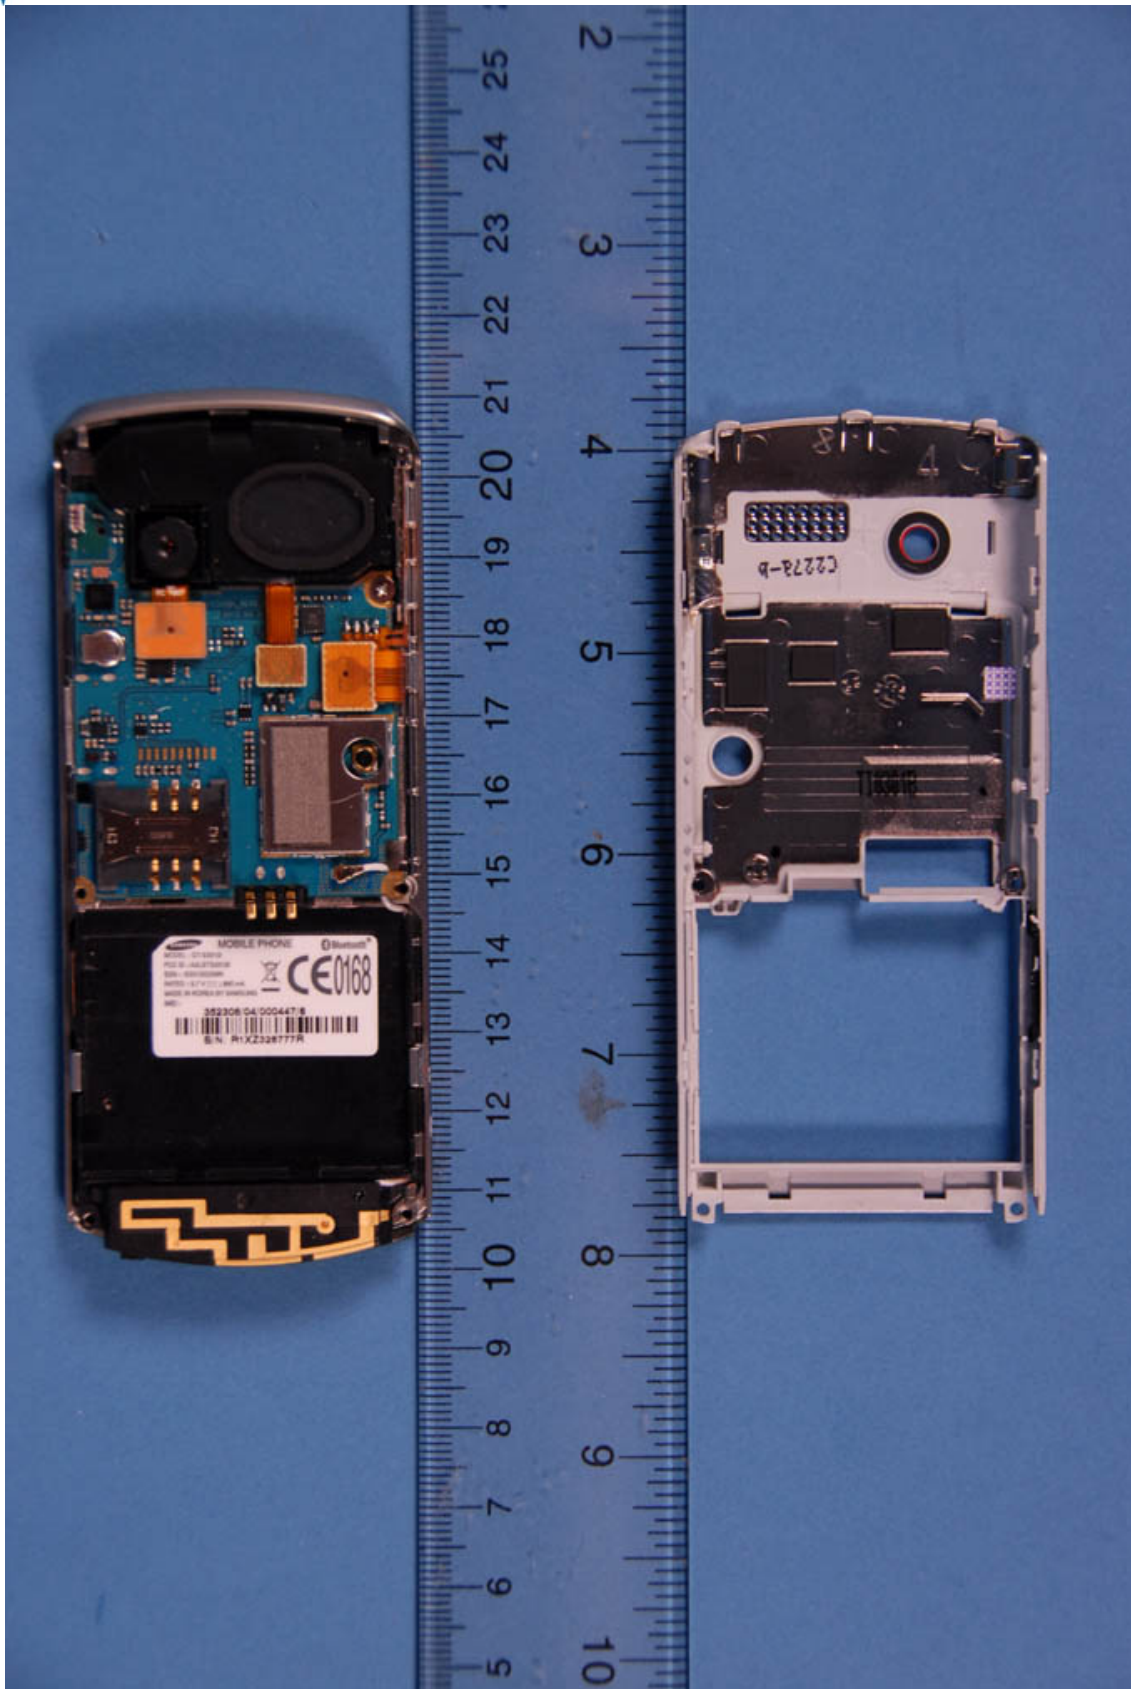

INTERNAL PHOTOGRAPHS

	<p>Samsung Electronics, Co. Ltd. FCC ID: A3LGTS3310I</p>	<p>Model: GT-S3310i</p>
<p>Internal Photos</p>	<p>EUT Type: 850/1900 GSM/GPRS Phone with Bluetooth and EDGE Rx</p>	<p>Page 1 of 12</p>

	Samsung Electronics, Co. Ltd. FCC ID: A3LGTS3310I	Model: GT-S3310i
Internal Photos	EUT Type: 850/1900 GSM/GPRS Phone with Bluetooth and EDGE Rx	Page 2 of 12

	Samsung Electronics, Co. Ltd. FCC ID: A3LGTS3310I	Model: GT-S3310i
Internal Photos	EUT Type: 850/1900 GSM/GPRS Phone with Bluetooth and EDGE Rx	Page 3 of 12

	Samsung Electronics, Co. Ltd. FCC ID: A3LGTS3310I	Model: GT-S3310i
Internal Photos	EUT Type: 850/1900 GSM/GPRS Phone with Bluetooth and EDGE Rx	Page 4 of 12

	Samsung Electronics, Co. Ltd. FCC ID: A3LGTS3310I	Model: GT-S3310i
Internal Photos	EUT Type: 850/1900 GSM/GPRS Phone with Bluetooth and EDGE Rx	Page 5 of 12

	Samsung Electronics, Co. Ltd. FCC ID: A3LGT3310	Model: GT-S3310i
Internal Photos	EUT Type: 850/1900 GSM/GPRS Phone with Bluetooth and EDGE Rx	Page 6 of 12

	Samsung Electronics, Co. Ltd. FCC ID: A3LGTS3310I	Model: GT-S3310i
Internal Photos	EUT Type: 850/1900 GSM/GPRS Phone with Bluetooth and EDGE Rx	Page 7 of 12