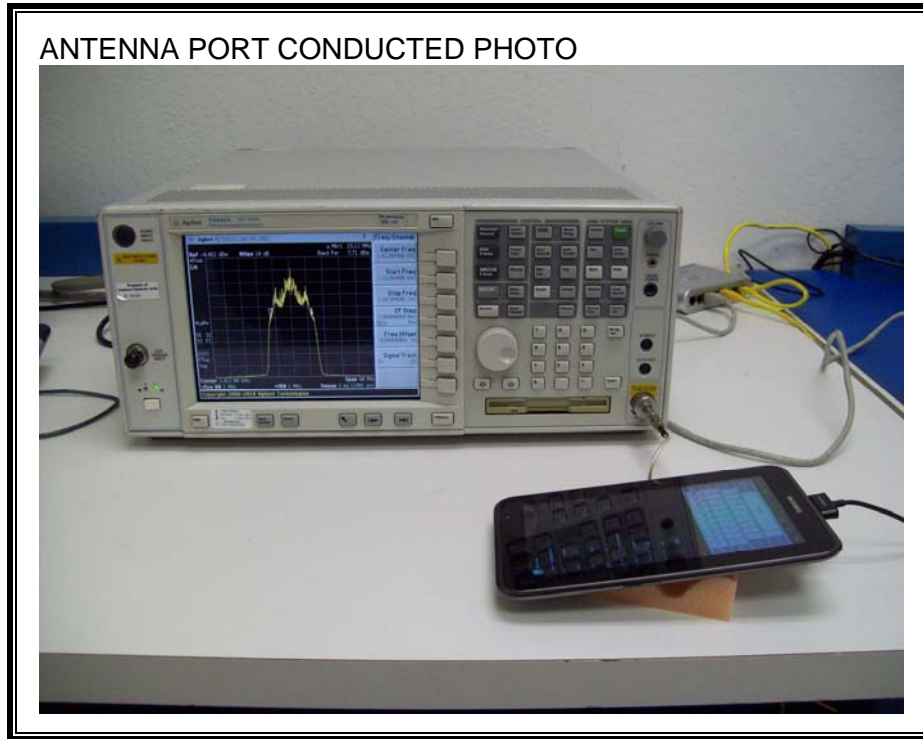

### ANTENNA PORT CONDUCTED RF MEASUREMENT SETUP

**RADIATED RF MEASUREMENT SETUP FOR PORTABLE CONFIGURATION**

Y-AXIS FRONT PHOTO

Y-AXIS BACK PHOTO

Z-AXIS FRONT PHOTO

Z-AXIS BACK PHOTO

Y-AXIS WITH HEADSET FRONT PHOTO

Y-AXIS WITH HEADSET AND AC ADAPTER FRONT PHOTO

**POWERLINE CONDUCTED EMISSIONS MEASUREMENT SETUP**

**AC ADAPTER CHARGE MODE**

LINE CONDUCTED FRONT PHOTO

LINE CONDUCTED BACK PHOTO

**END OF REPORT**