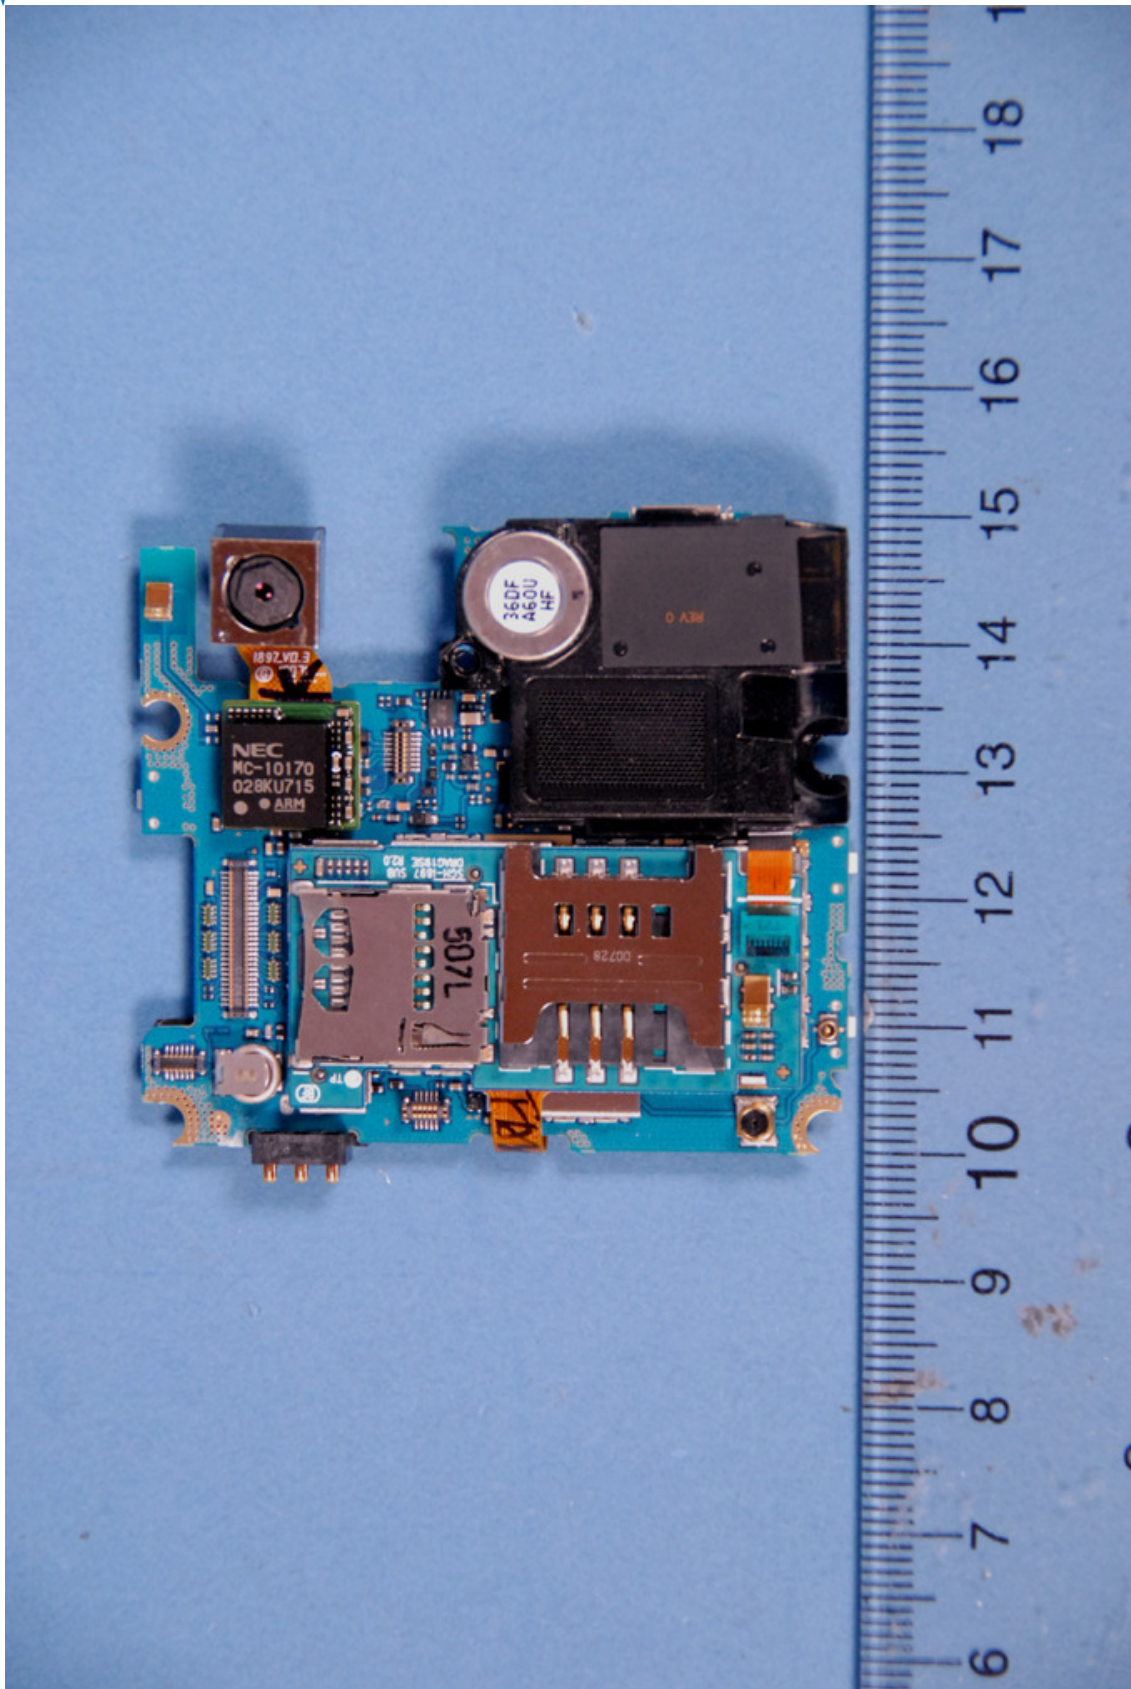

**INTERNAL PHOTOGRAPHS**

	Samsung Electronics, Co. Ltd. FCC ID: A3LGT1010	Model: GT-P1010
Internal Photos	EUT Type: Mini-Tablet with Bluetooth and WLAN	Page 2 of 9

	Samsung Electronics, Co. Ltd. FCC ID: A3LGTP1010	Model: GT-P1010
Internal Photos	EUT Type: Mini-Tablet with Bluetooth and WLAN	Page 3 of 9

	Samsung Electronics, Co. Ltd. FCC ID: A3LGTP1010	Model: GT-P1010
Internal Photos	EUT Type: Mini-Tablet with Bluetooth and WLAN	Page 4 of 9

	Samsung Electronics, Co. Ltd. FCC ID: A3LGT19010	Model: GT-P1010
Internal Photos	EUT Type: Mini-Tablet with Bluetooth and WLAN	Page 7 of 9

	Samsung Electronics, Co. Ltd. FCC ID: A3LGTP1010	Model: GT-P1010
Internal Photos	EUT Type: Mini-Tablet with Bluetooth and WLAN	Page 9 of 9