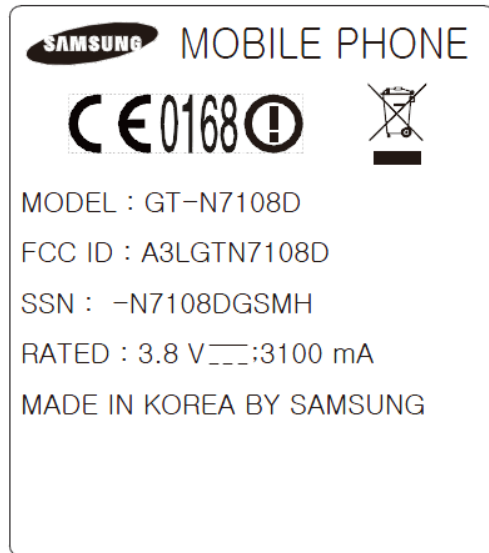

**Label and Location**

Samsung Phone Model: GT-N7108D  
FCC ID: A3LGTN7108D

**Label:**

**Location:**