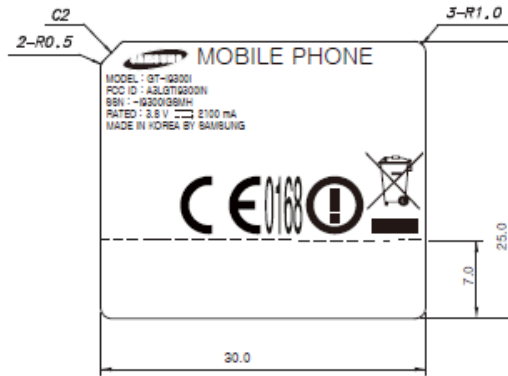

**Label and Location**

Model: GT-I9300I  
FCC ID: A3LGTI9300IN

**Label:**

**Location:**

Label is placed inside of the battery compartment.