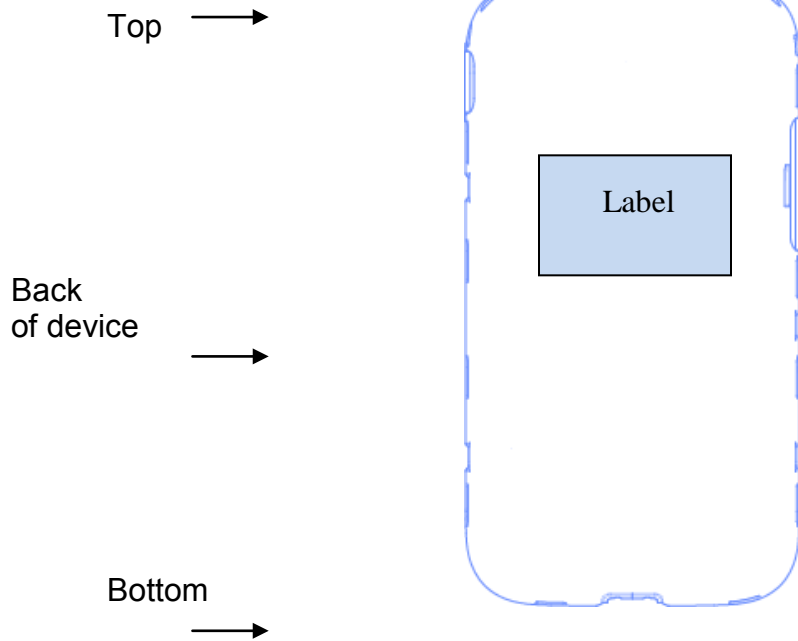

**Label and Location**

Model: GT-I9300I  
FCC ID: A3LGTI9300IN

**Label:**

**Location:**

Label is placed inside of the battery compartment.