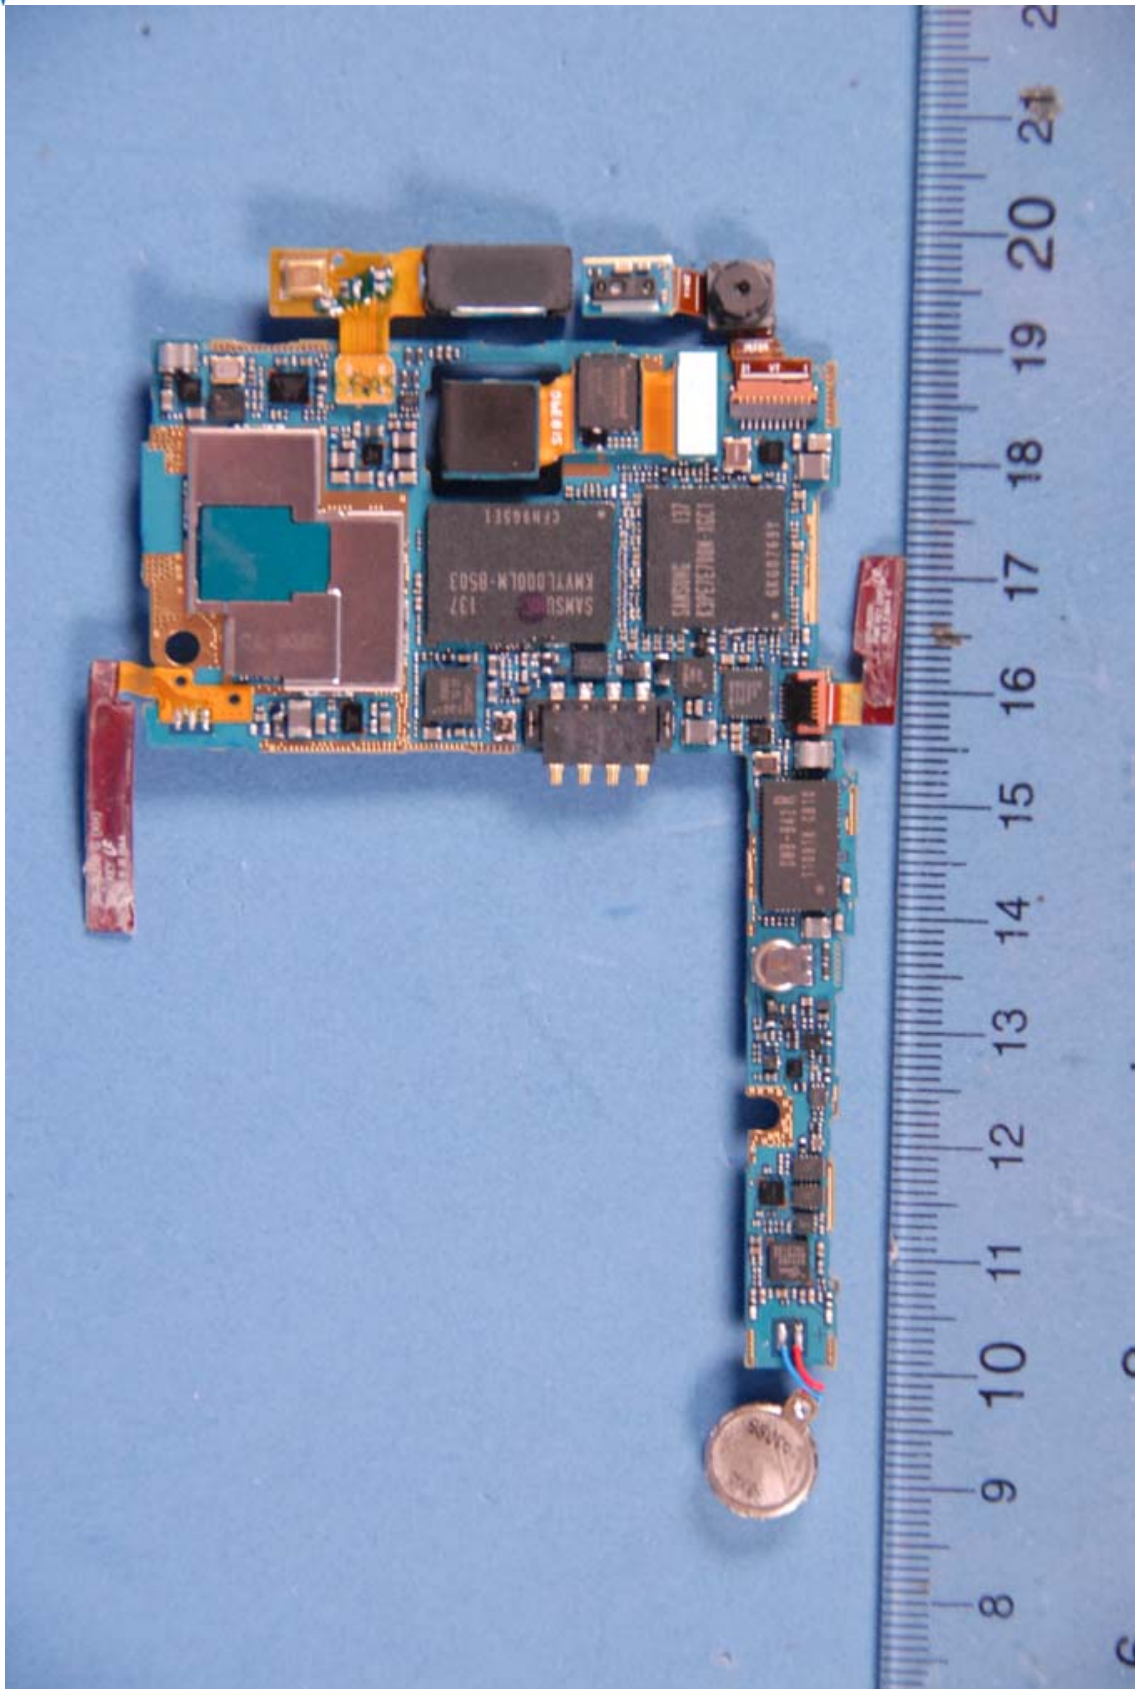

**INTERNAL PHOTOGRAPHS**

|   |   |                  |
|---|---|------------------|
|  | Samsung Electronics Co., Ltd. FCC ID: A3LGT19250T | Model: GT-I9250T |
| Internal Photos   | EUT Type: Portable Handset                        | Page 1 of 8      |

|                        |  |                         |
|------------------------|--|-------------------------|
|                        | <p>Samsung Electronics Co., Ltd. FCC ID: A3LGT19250T</p> | <p>Model: GT-I9250T</p> |
| <p>Internal Photos</p> | <p>EUT Type: Portable Handset</p>                        | <p>Page 2 of 8</p>      |

|   |   |                  |
|---|---|------------------|
|  | Samsung Electronics Co., Ltd. FCC ID: A3LGT19250T | Model: GT-I9250T |
| Internal Photos   | EUT Type: Portable Handset                        | Page 3 of 8      |

|   |   |                  |
|---|---|------------------|
|  | Samsung Electronics Co., Ltd. FCC ID: A3LGT19250T | Model: GT-I9250T |
| Internal Photos   | EUT Type: Portable Handset                        | Page 4 of 8      |