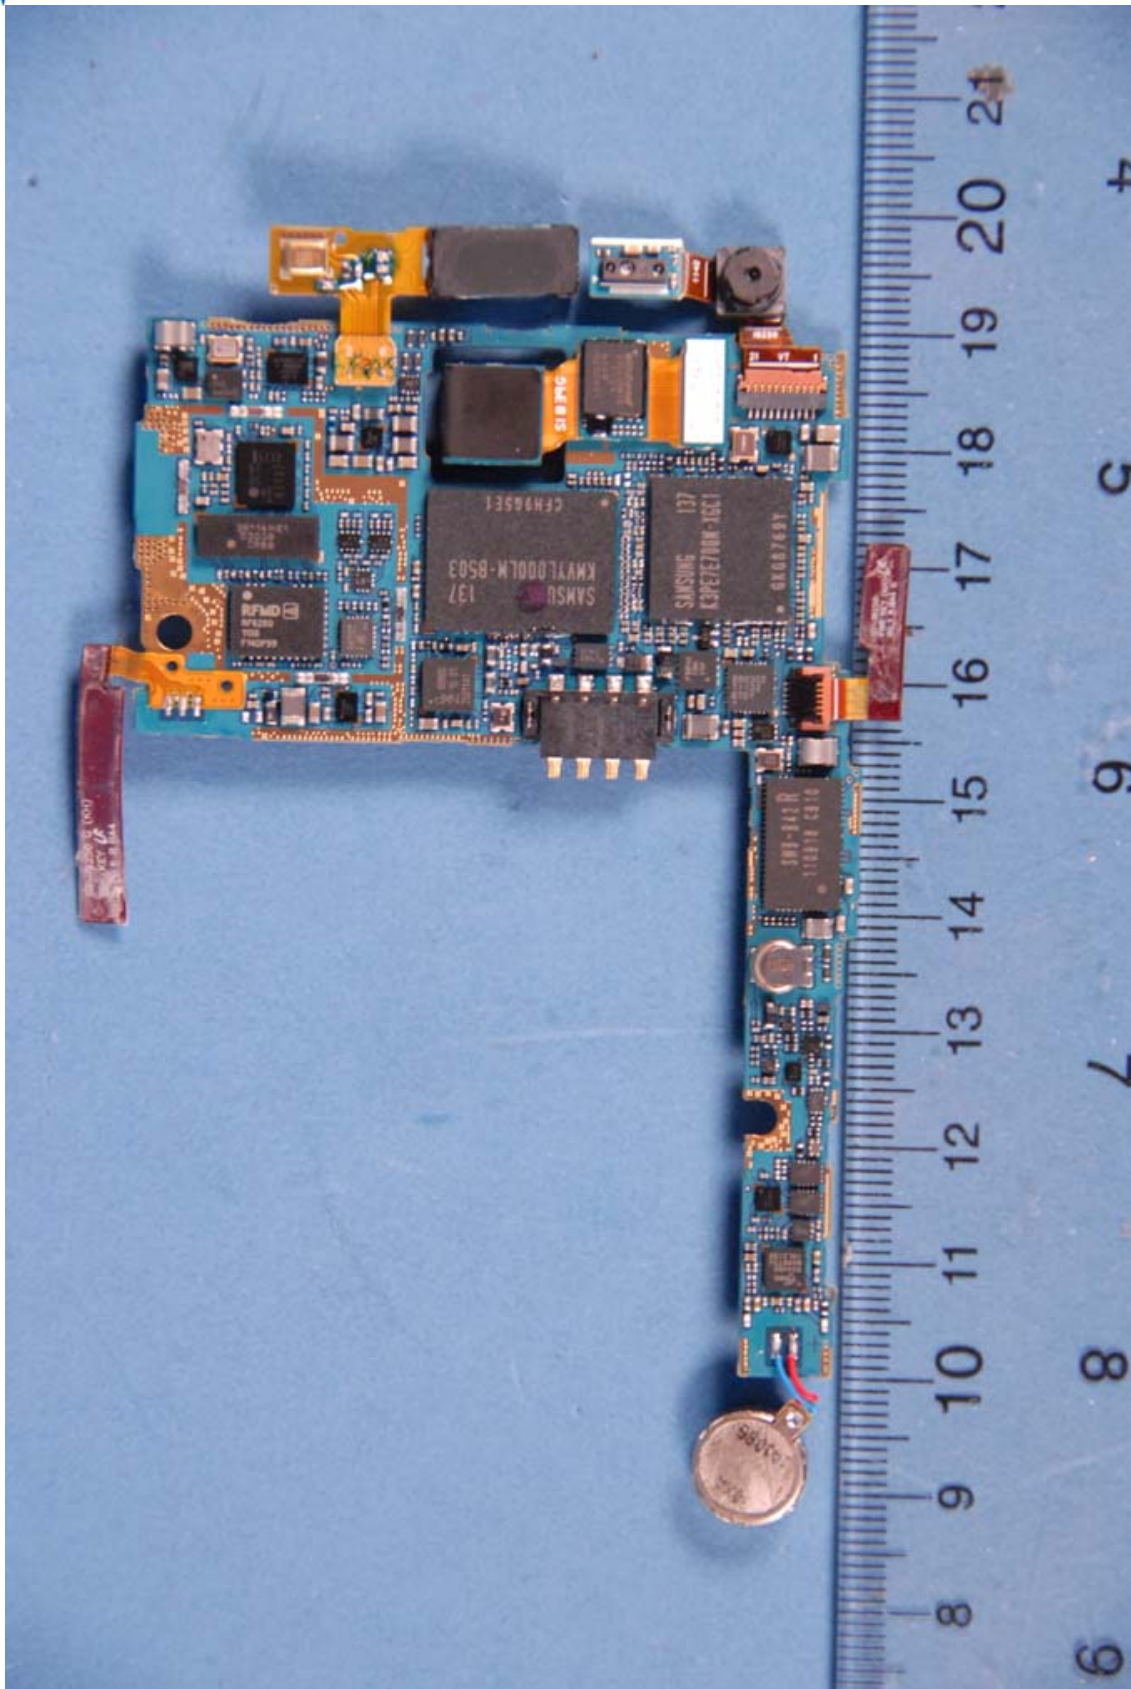

**INTERNAL PHOTOGRAPHS**

|   |   |                  |
|---|---|------------------|
|  | Samsung Electronics Co., Ltd. FCC ID: A3LGT19250T | Model: GT-I9250T |
| Internal Photos   | EUT Type: Portable Handset                        | Page 1 of 8      |

|                        |  |                         |
|------------------------|--|-------------------------|
|                        | <p>Samsung Electronics Co., Ltd. FCC ID: A3LGT19250T</p> | <p>Model: GT-I9250T</p> |
| <p>Internal Photos</p> | <p>EUT Type: Portable Handset</p>                        | <p>Page 2 of 8</p>      |

|   |   |                  |
|---|---|------------------|
|  | Samsung Electronics Co., Ltd. FCC ID: A3LGT19250T | Model: GT-I9250T |
| Internal Photos   | EUT Type: Portable Handset                        | Page 3 of 8      |

|   |   |                  |
|---|---|------------------|
|  | Samsung Electronics Co., Ltd. FCC ID: A3LGT19250T | Model: GT-I9250T |
| Internal Photos   | EUT Type: Portable Handset                        | Page 4 of 8      |