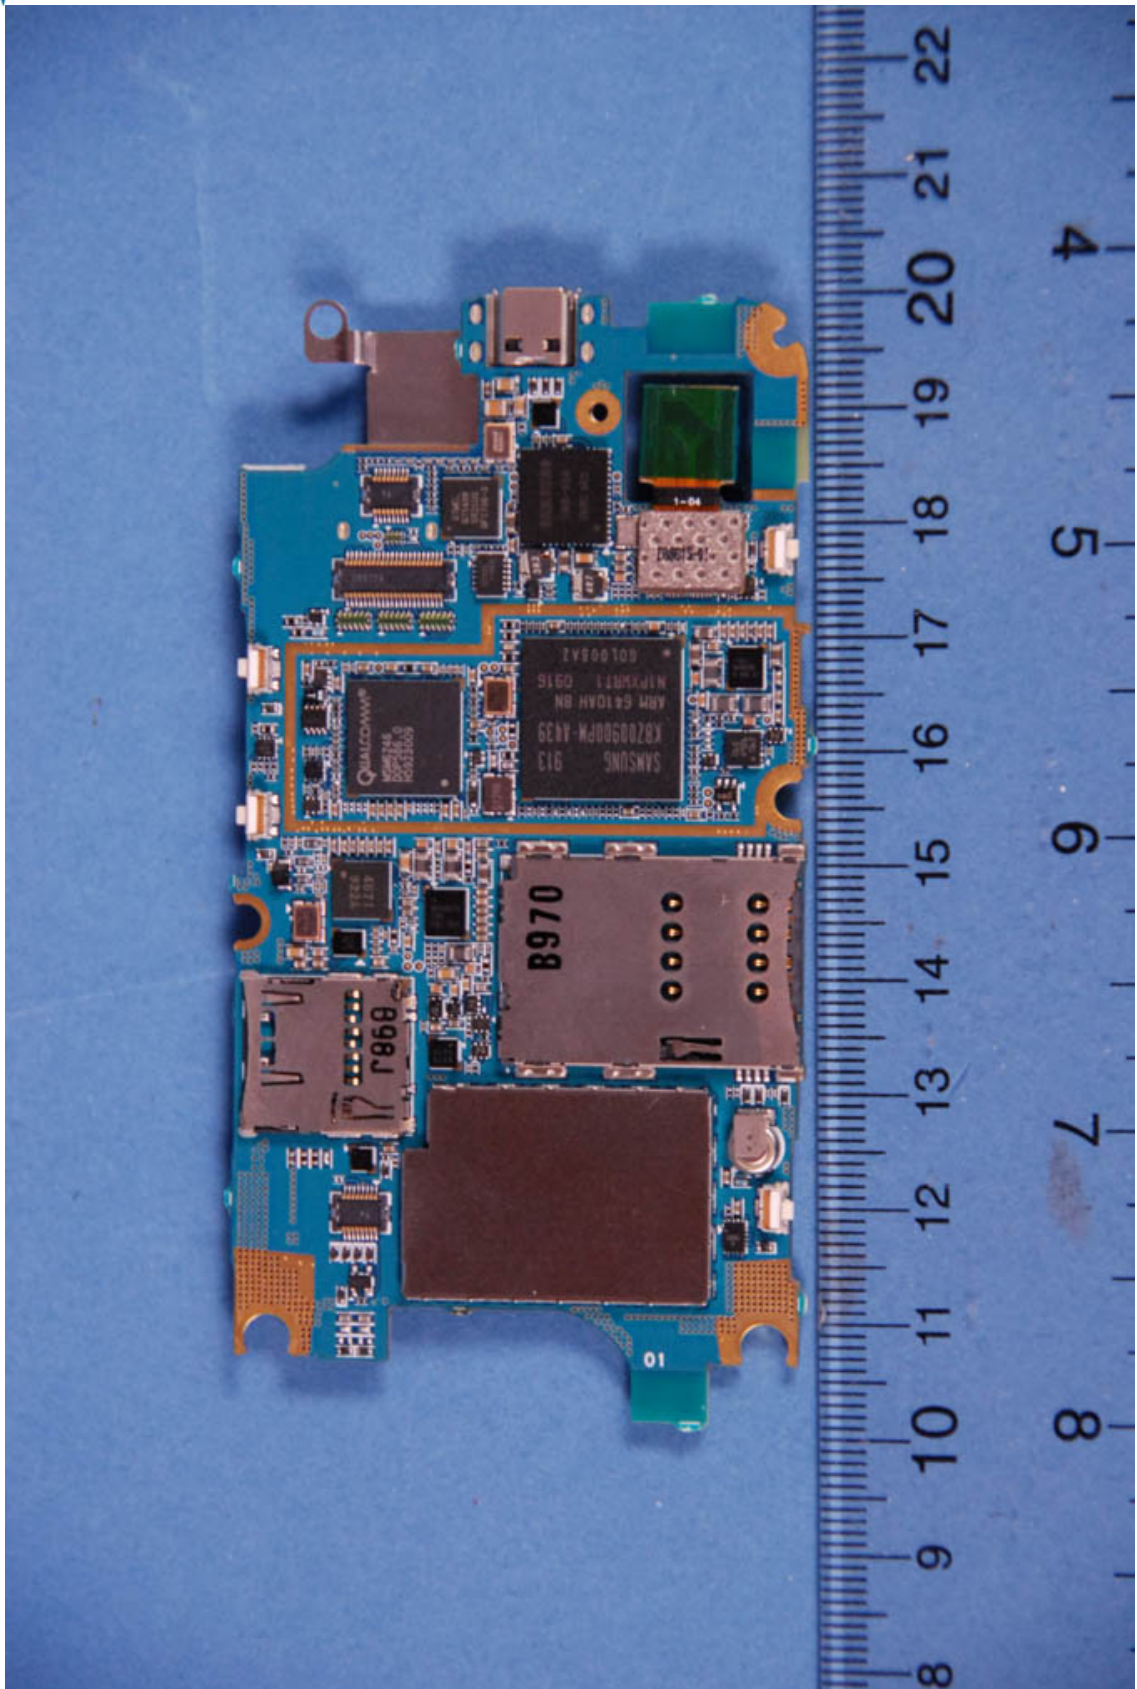

INTERNAL PHOTOGRAPHS

	<p>Samsung Electronics Co., Ltd. FCC ID: A3LGT15700L</p>	<p>Model: GT-I5700L</p>
<p>Internal Photos</p>	<p>EUT Type: 850/1900 GSM/GPRS/EDGE/WCDMA Phone with Bluetooth and WLAN</p>	<p>Page 1 of 11</p>

	Samsung Electronics Co., Ltd. FCC ID: A3LGT15700L	Model: GT-I5700L
Internal Photos	EUT Type: 850/1900 GSM/GPRS/EDGE/WCDMA Phone with Bluetooth and WLAN	Page 2 of 11

	Samsung Electronics Co., Ltd. FCC ID: A3LGTI5700L	Model: GT-I5700L
Internal Photos	EUT Type: 850/1900 GSM/GPRS/EDGE/WCDMA Phone with Bluetooth and WLAN	Page 3 of 11

	Samsung Electronics Co., Ltd. FCC ID: A3LGT15700L	Model: GT-I5700L
Internal Photos	EUT Type: 850/1900 GSM/GPRS/EDGE/WCDMA Phone with Bluetooth and WLAN	Page 4 of 11

	Samsung Electronics Co., Ltd. FCC ID: A3LGT15700L	Model: GT-I5700L
Internal Photos	EUT Type: 850/1900 GSM/GPRS/EDGE/WCDMA Phone with Bluetooth and WLAN	Page 6 of 11

	Samsung Electronics Co., Ltd. FCC ID: A3LGT15700L	Model: GT-I5700L
Internal Photos	EUT Type: 850/1900 GSM/GPRS/EDGE/WCDMA Phone with Bluetooth and WLAN	Page 7 of 11

	Samsung Electronics Co., Ltd. FCC ID: A3LGT15700L	Model: GT-I5700L
Internal Photos	EUT Type: 850/1900 GSM/GPRS/EDGE/WCDMA Phone with Bluetooth and WLAN	Page 8 of 11