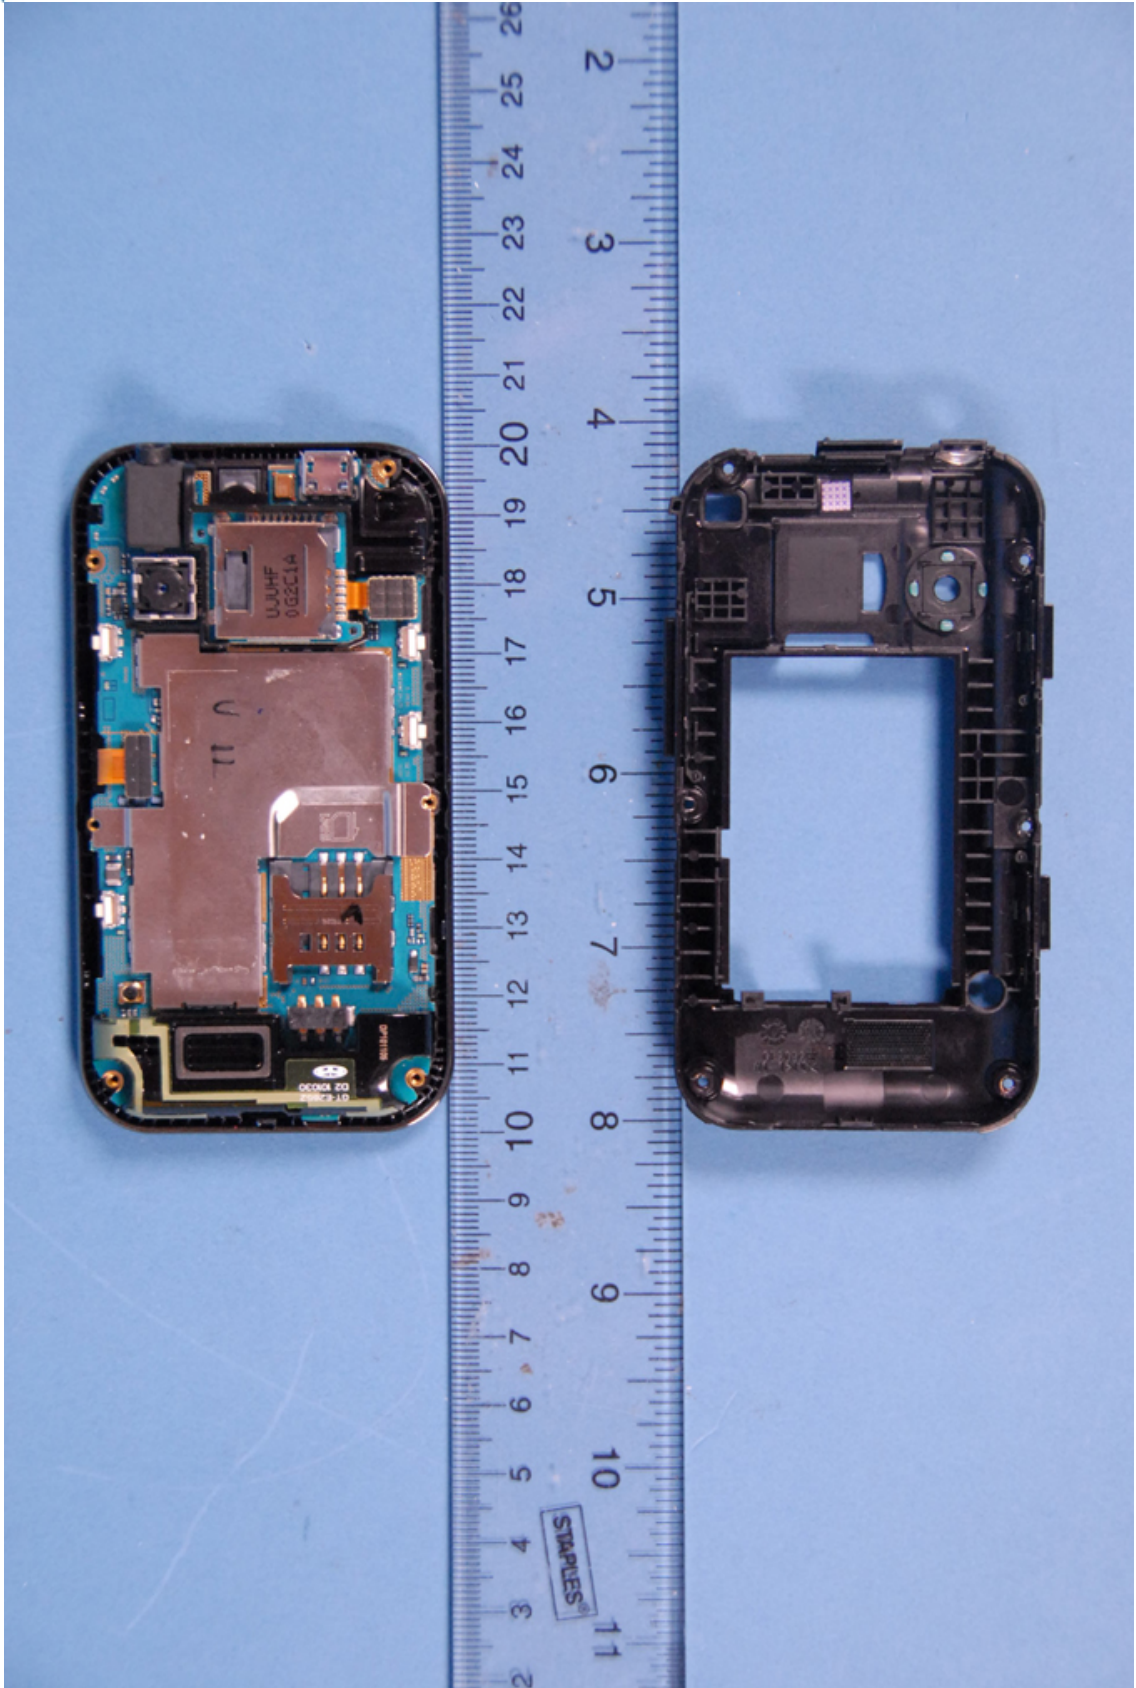

INTERNAL PHOTOGRAPHS

	Samsung FCC ID: A3LGTE2652W	Model: GT-E2652W
Internal Photos	EUT Type: 850/1900 GSM/GPRS Phone with Bluetooth and WLAN	Page 1 of 11

	<p>Samsung FCC ID: A3LGTE2652W</p>	<p>Model: GT-E2652W</p>
<p>Internal Photos</p>	<p>EUT Type: 850/1900 GSM/GPRS Phone with Bluetooth and WLAN</p>	<p>Page 2 of 11</p>

	<p>Samsung FCC ID: A3LGTE2652W</p>	<p>Model: GT-E2652W</p>
<p>Internal Photos</p>	<p>EUT Type: 850/1900 GSM/GPRS Phone with Bluetooth and WLAN</p>	<p>Page 3 of 11</p>

	Samsung FCC ID: A3LGTE2652W	Model: GT-E2652W
Internal Photos	EUT Type: 850/1900 GSM/GPRS Phone with Bluetooth and WLAN	Page 4 of 11

	Samsung FCC ID: A3LGTE2652W	Model: GT-E2652W
Internal Photos	EUT Type: 850/1900 GSM/GPRS Phone with Bluetooth and WLAN	Page 5 of 11

	<p>Samsung FCC ID: A3LGTE2652W</p>	<p>Model: GT-E2652W</p>
<p>Internal Photos</p>	<p>EUT Type: 850/1900 GSM/GPRS Phone with Bluetooth and WLAN</p>	<p>Page 6 of 11</p>

	Samsung FCC ID: A3LGTE2652W	Model: GT-E2652W
Internal Photos	EUT Type: 850/1900 GSM/GPRS Phone with Bluetooth and WLAN	Page 7 of 11

	<p>Samsung FCC ID: A3LGTE2652W</p>	<p>Model: GT-E2652W</p>
<p>Internal Photos</p>	<p>EUT Type: 850/1900 GSM/GPRS Phone with Bluetooth and WLAN</p>	<p>Page 8 of 11</p>