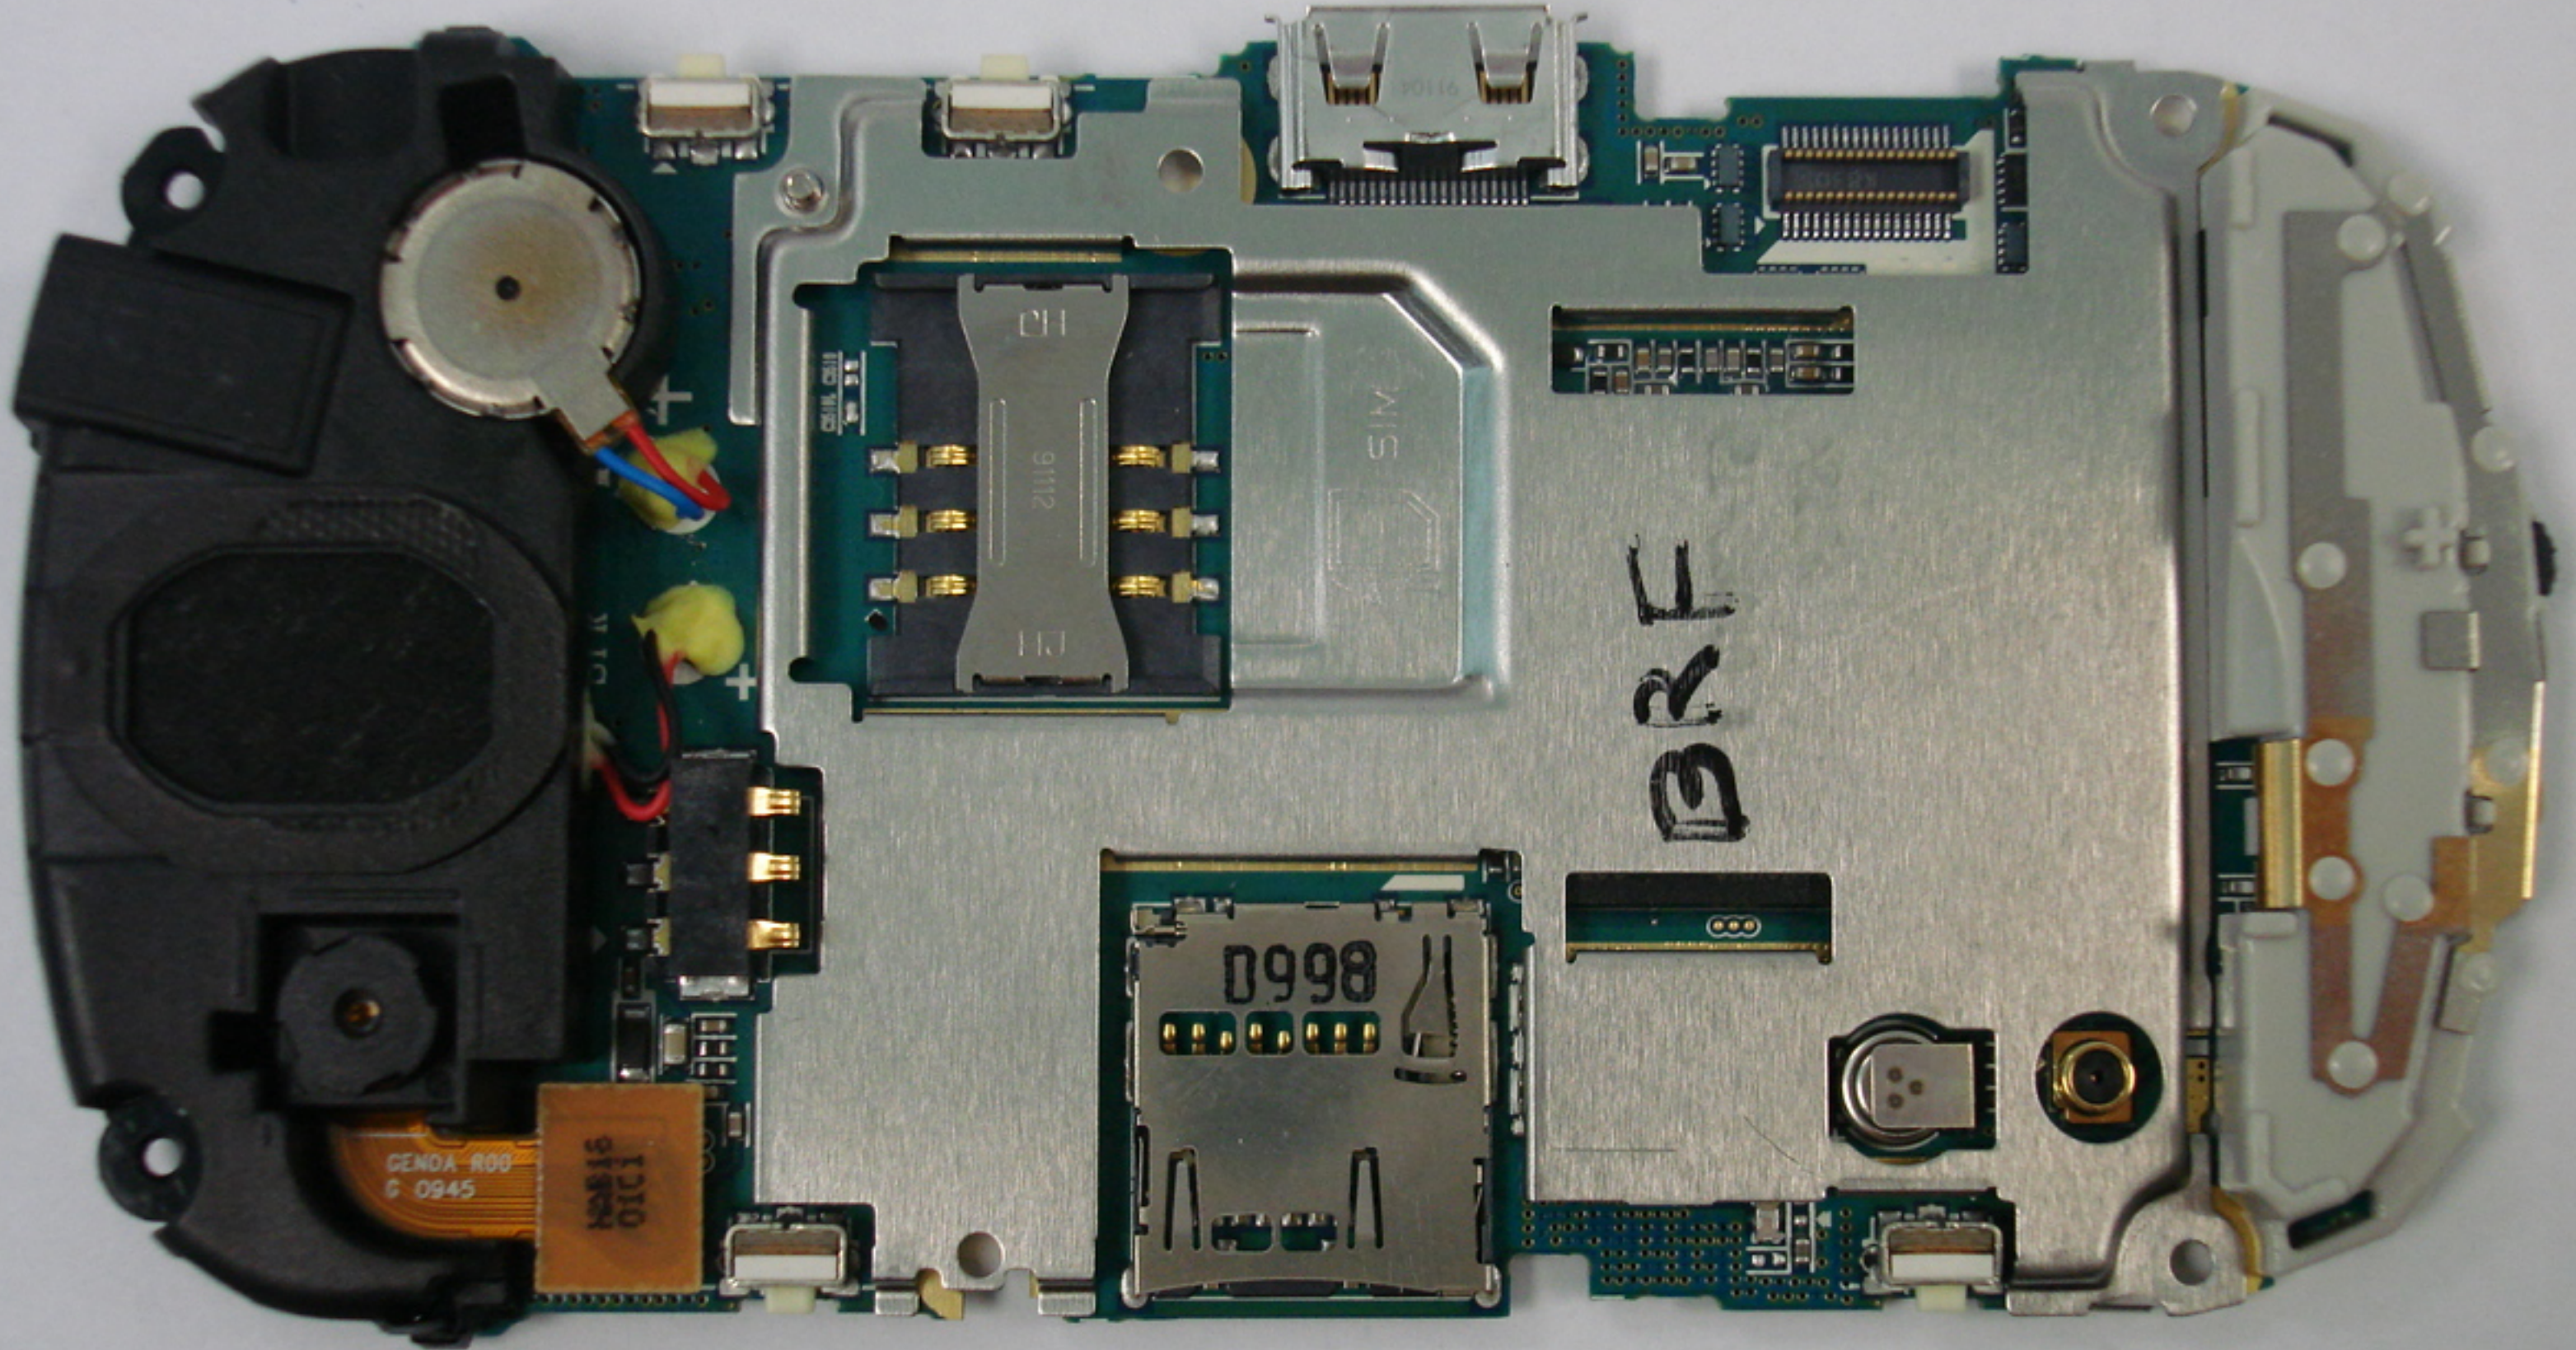

SPI091119-03 OK

GT-C3510_LCD_FPCB_REVO.2

2009-10-28

C0G101

C0G100

VCOM

C0G102

C0G103

F_OUT_100

F_IN_100

GT-C3510_MEA_BEV0.0

09 47 2
IP TM 94U-0 A #

GT-C3510 MAIN
YKDR7947

91112

SIM

BRF