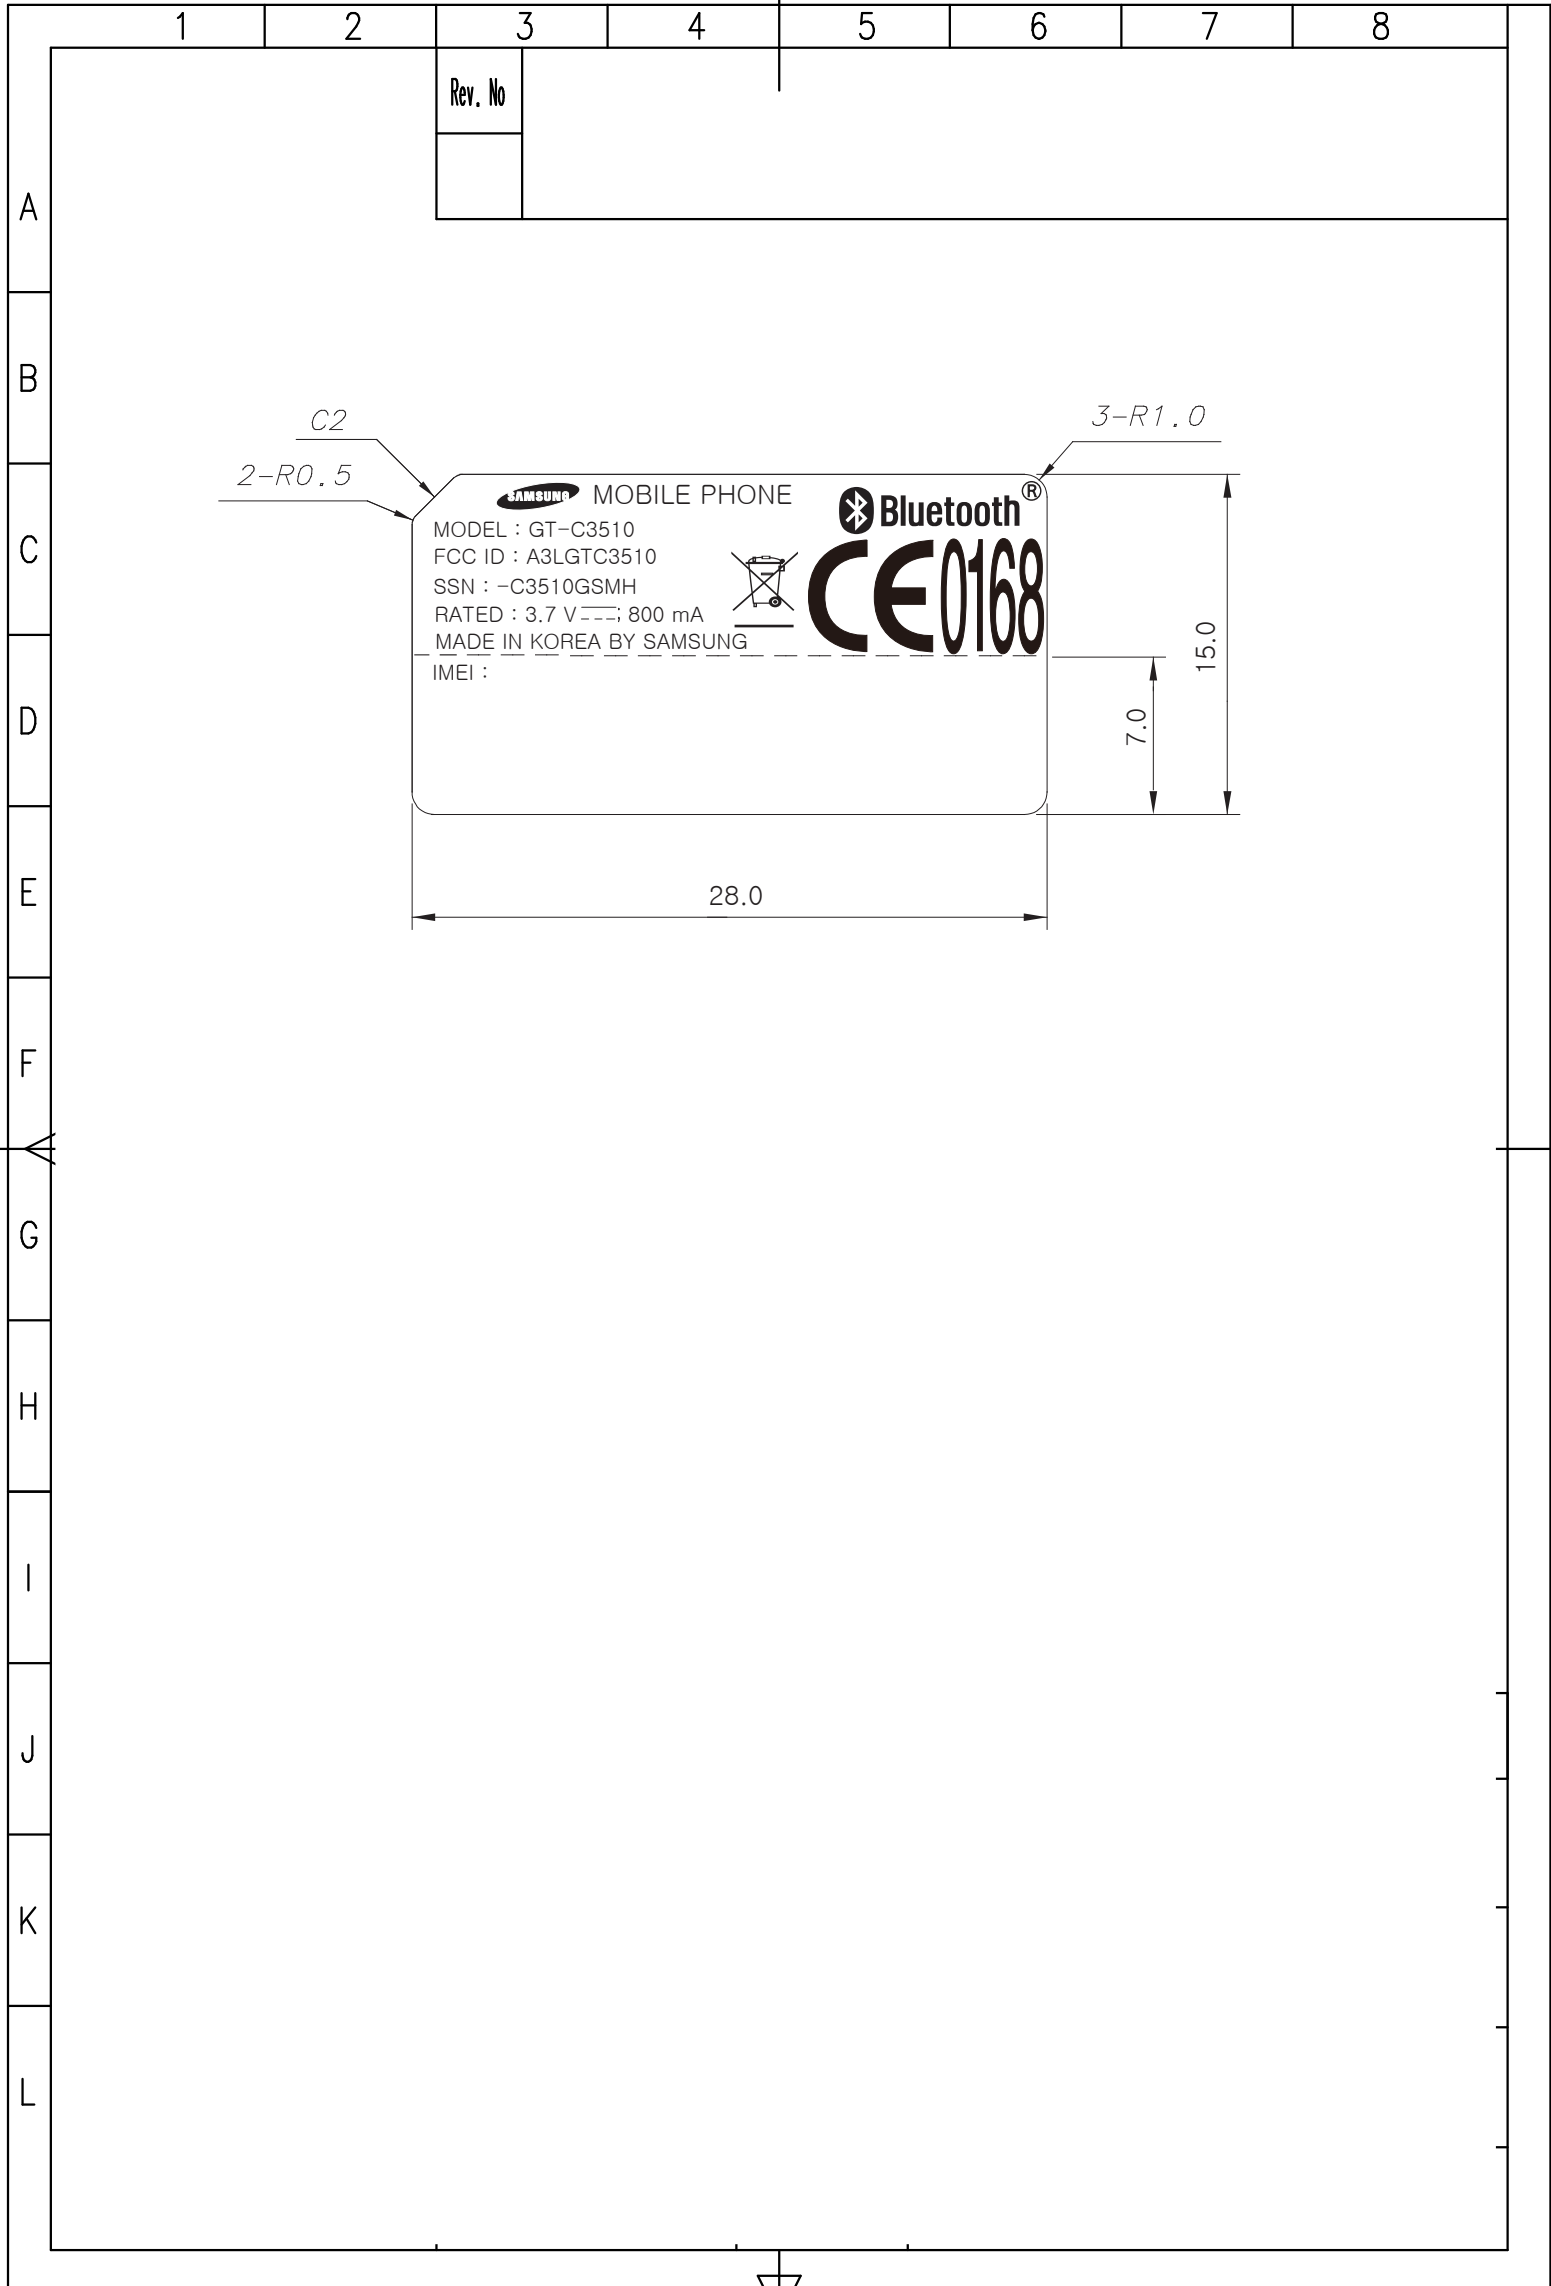

This drawing is property of SEC. Use or copy of this drawing without proper permission from the appropriate technical-document managing department is prohibited.

### 3. FCC ID Label Location(GT-C3510)

The label is placed inside the battery compartment

Note: The FCC ID Label will be readily visible at the time of purchase.