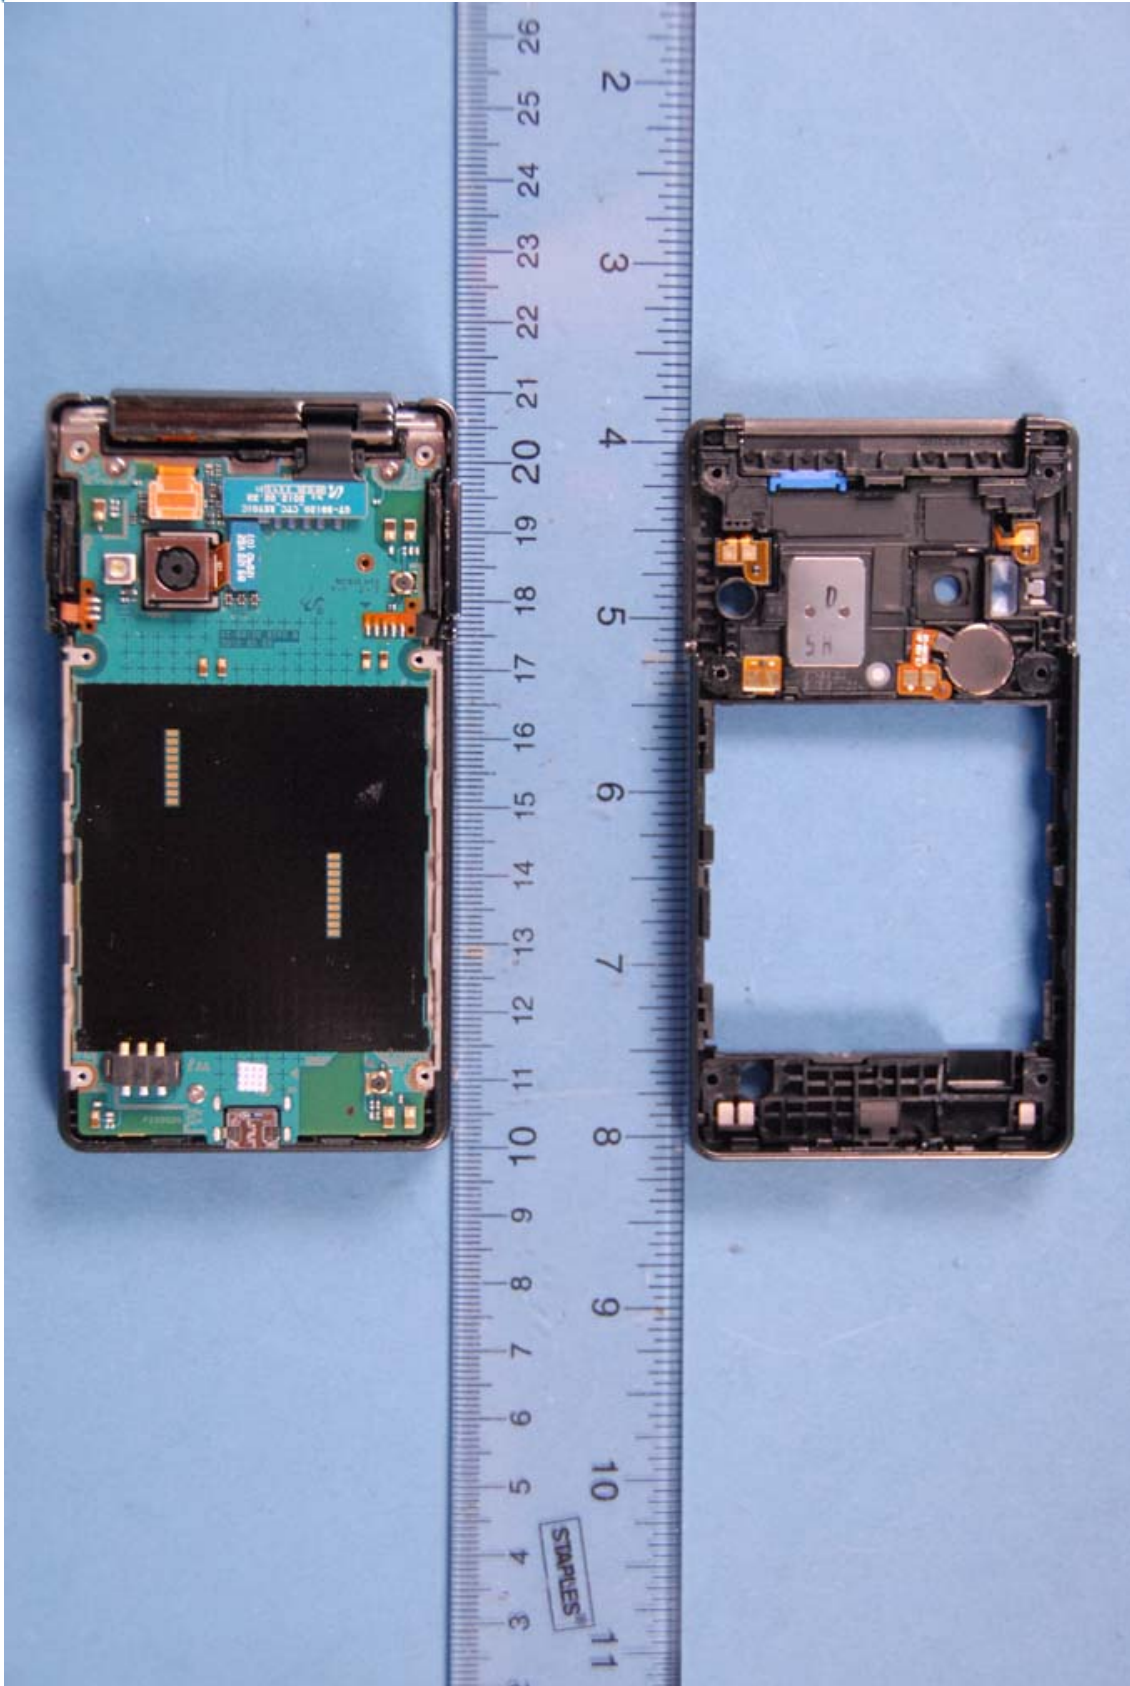

INTERNAL PHOTOGRAPHS

	Samsung Electronics Co., Ltd. FCC ID: A3LGTB9120	Model: GT-B9120
Internal Photos	EUT Type: Portable Handset	Page 1 of 8

	<p>Samsung Electronics Co., Ltd. FCC ID: A3LGTB9120</p>	<p>Model: GT-B9120</p>
<p>Internal Photos</p>	<p>EUT Type: Portable Handset</p>	<p>Page 2 of 8</p>

	<p>Samsung Electronics Co., Ltd. FCC ID: A3LGTB9120</p>	<p>Model: GT-B9120</p>
<p>Internal Photos</p>	<p>EUT Type: Portable Handset</p>	<p>Page 3 of 8</p>

	Samsung Electronics Co., Ltd. FCC ID: A3LGTB9120	Model: GT-B9120
Internal Photos	EUT Type: Portable Handset	Page 6 of 8

	Samsung Electronics Co., Ltd. FCC ID: A3LGTB9120	Model: GT-B9120
Internal Photos	EUT Type: Portable Handset	Page 7 of 8

	Samsung Electronics Co., Ltd. FCC ID: A3LGTB9120	Model: GT-B9120
Internal Photos	EUT Type: Portable Handset	Page 8 of 8