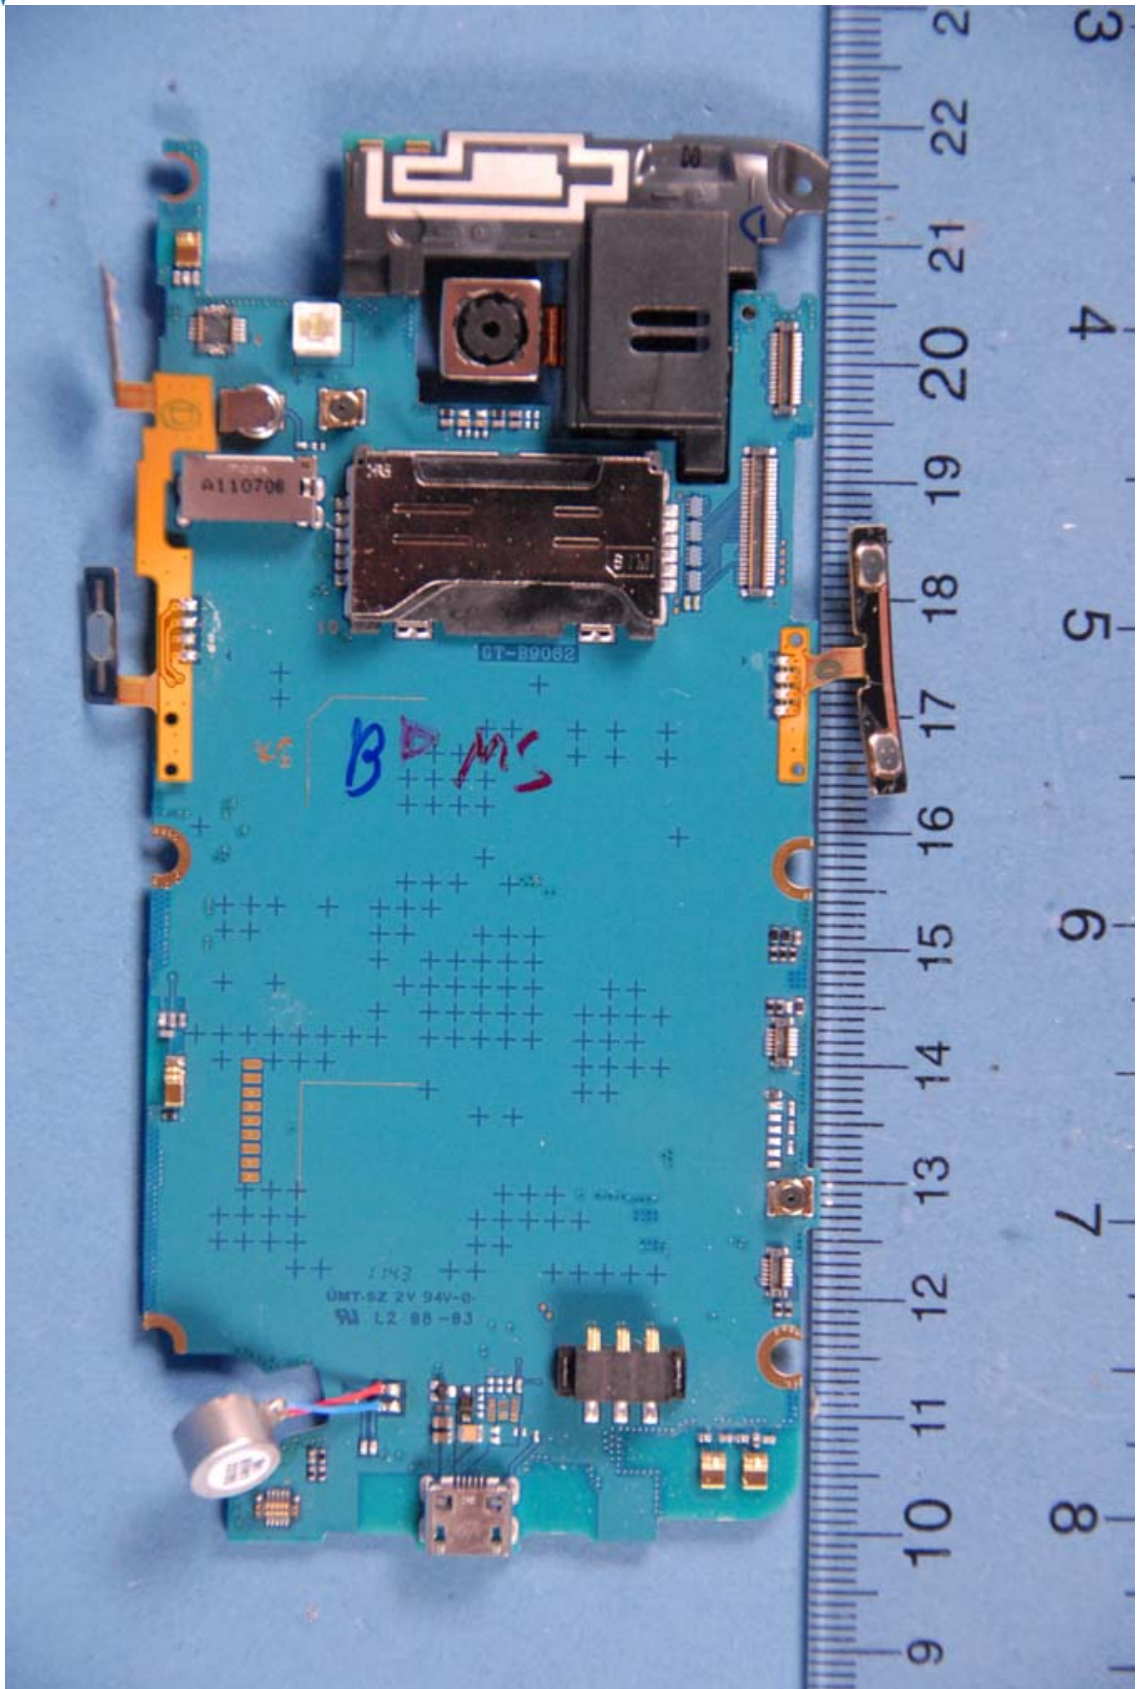

INTERNAL PHOTOGRAPHS

	Samsung Electronics, Co. Ltd. FCC ID: A3LGTB9062	Model: GT-B9062
Internal Photos	EUT Type: Portable Handset	Page 1 of 7

	Samsung Electronics, Co. Ltd. FCC ID: A3LGTB9062	Model: GT-B9062
Internal Photos	EUT Type: Portable Handset	Page 2 of 7

	Samsung Electronics, Co. Ltd. FCC ID: A3LGTB9062	Model: GT-B9062
Internal Photos	EUT Type: Portable Handset	Page 3 of 7

	Samsung Electronics, Co. Ltd. FCC ID: A3LGTB9062	Model: GT-B9062
Internal Photos	EUT Type: Portable Handset	Page 6 of 7

	Samsung Electronics, Co. Ltd. FCC ID: A3LGTB9062	Model: GT-B9062
Internal Photos	EUT Type: Portable Handset	Page 7 of 7