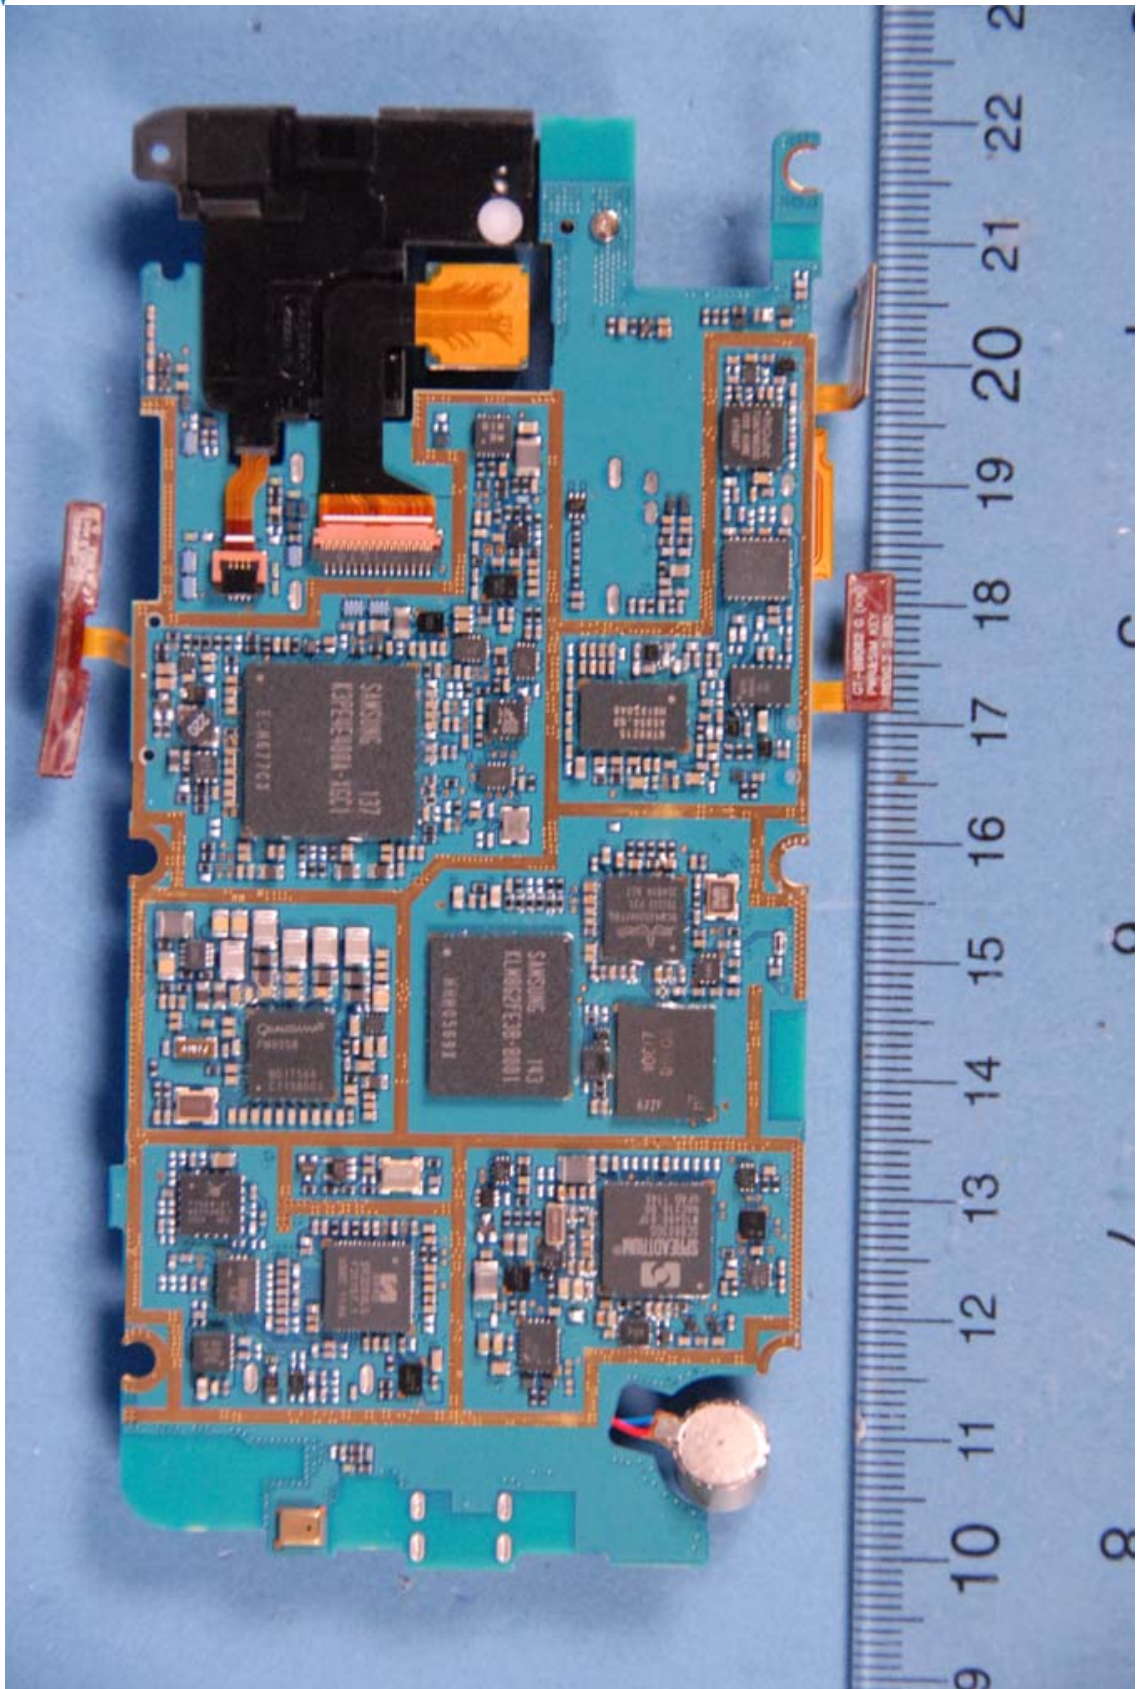

INTERNAL PHOTOGRAPHS

	Samsung Electronics, Co. Ltd. FCC ID: A3LGTB9062	Model: GT-B9062
Internal Photos	EUT Type: Portable Handset	Page 1 of 7

	Samsung Electronics, Co. Ltd. FCC ID: A3LGTB9062	Model: GT-B9062
Internal Photos	EUT Type: Portable Handset	Page 2 of 7

	Samsung Electronics, Co. Ltd. FCC ID: A3LGTB9062	Model: GT-B9062
Internal Photos	EUT Type: Portable Handset	Page 3 of 7

	Samsung Electronics, Co. Ltd. FCC ID: A3LGTB9062	Model: GT-B9062
Internal Photos	EUT Type: Portable Handset	Page 6 of 7

	Samsung Electronics, Co. Ltd. FCC ID: A3LGTB9062	Model: GT-B9062
Internal Photos	EUT Type: Portable Handset	Page 7 of 7