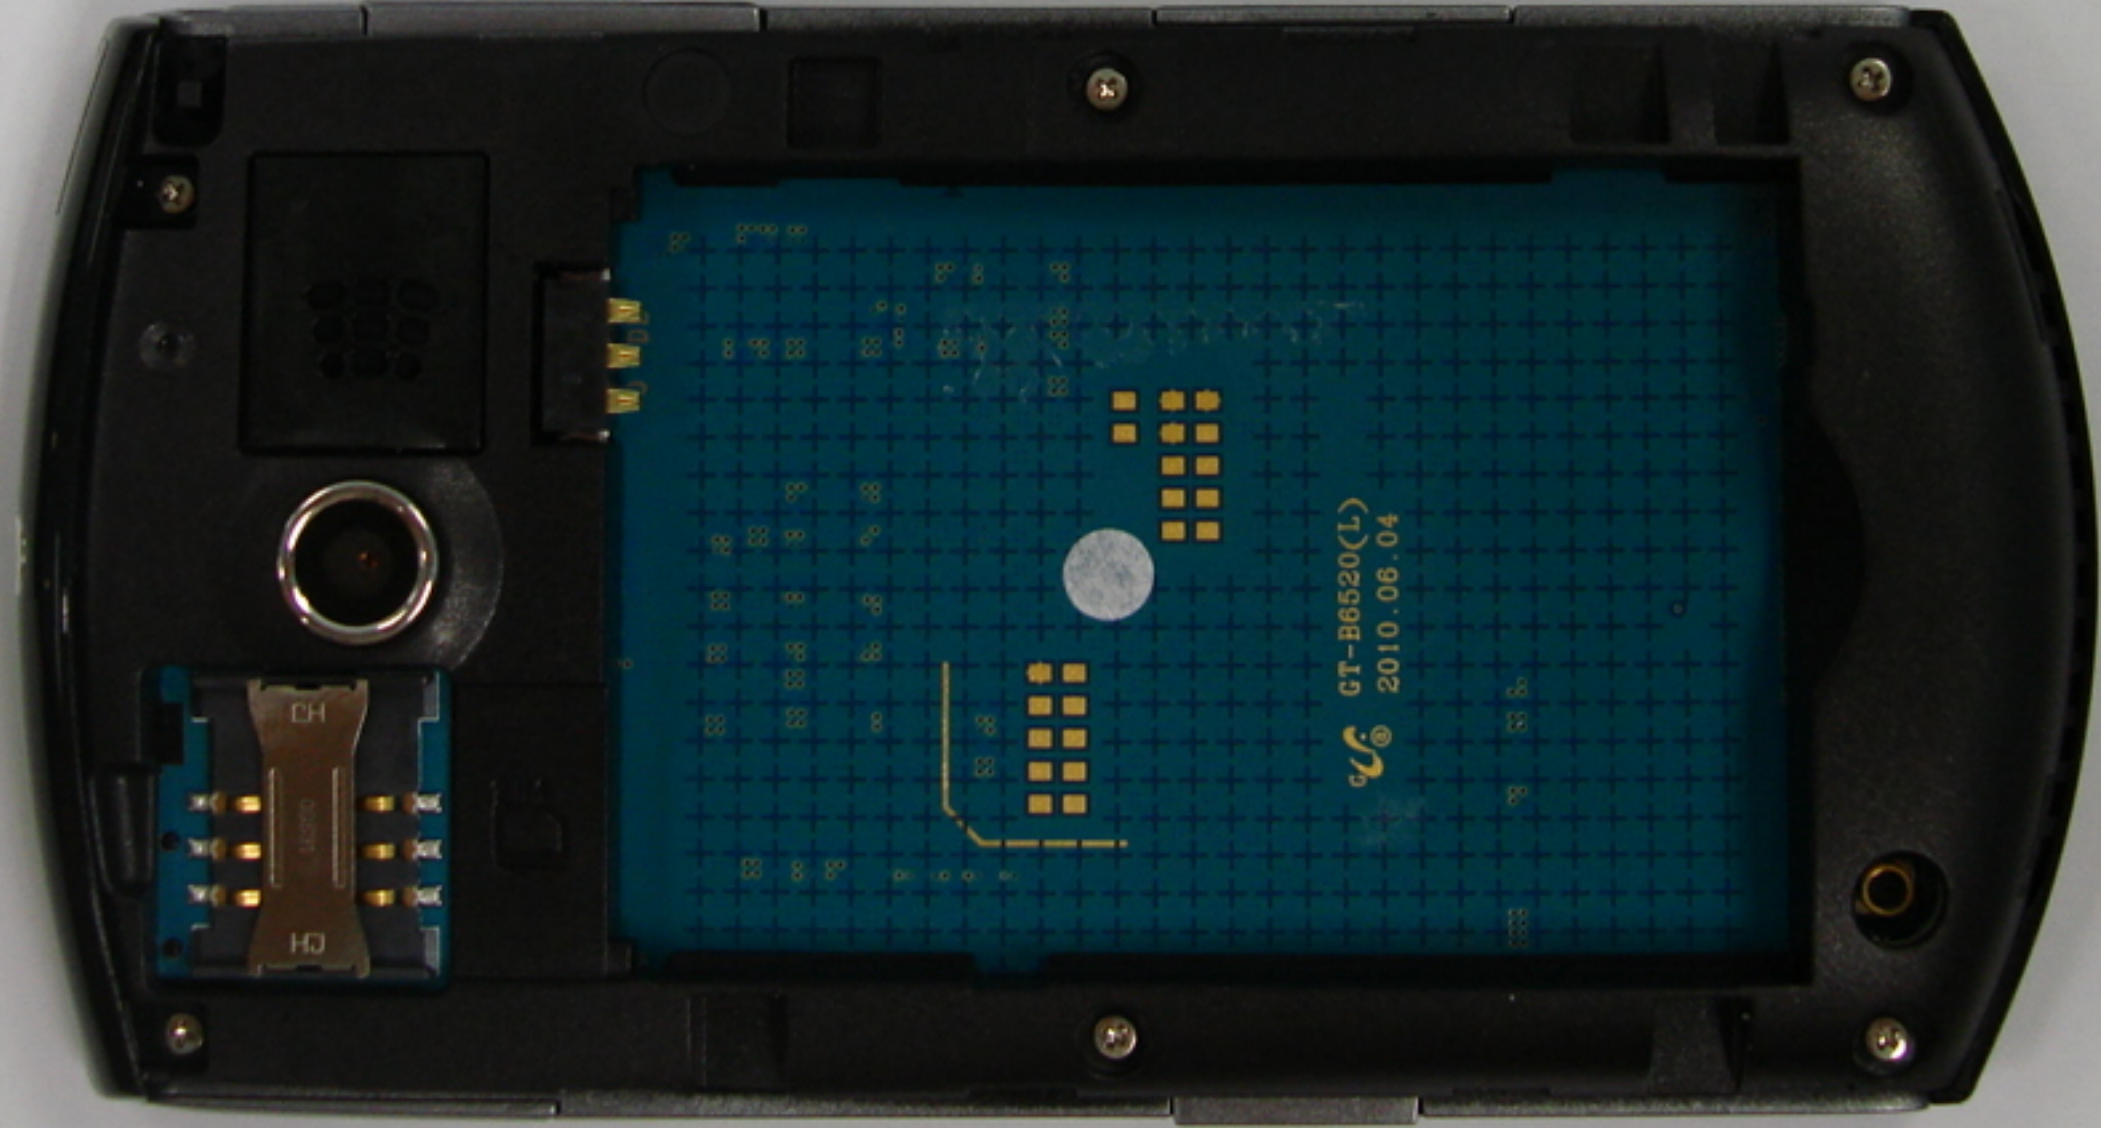

SAMSUNG

Navigation pad with red trackball and four directional buttons. Home button with house icon. QWERTY keyboard with orange accents on the spacebar, "0" key, and "Alt" key.

SAMSUNG

**SAMSUNG**

SAMSUNG