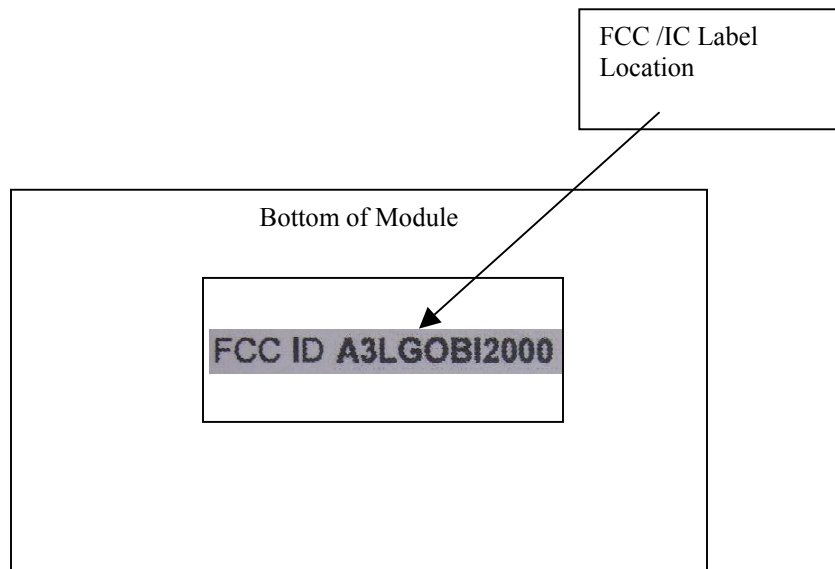

PROPOSED FCC ID LABEL AND LOCATION

PROPOSED FCC ID LABEL FOR HOST DEVICE

Contains FCC ID : A3LGOB2000