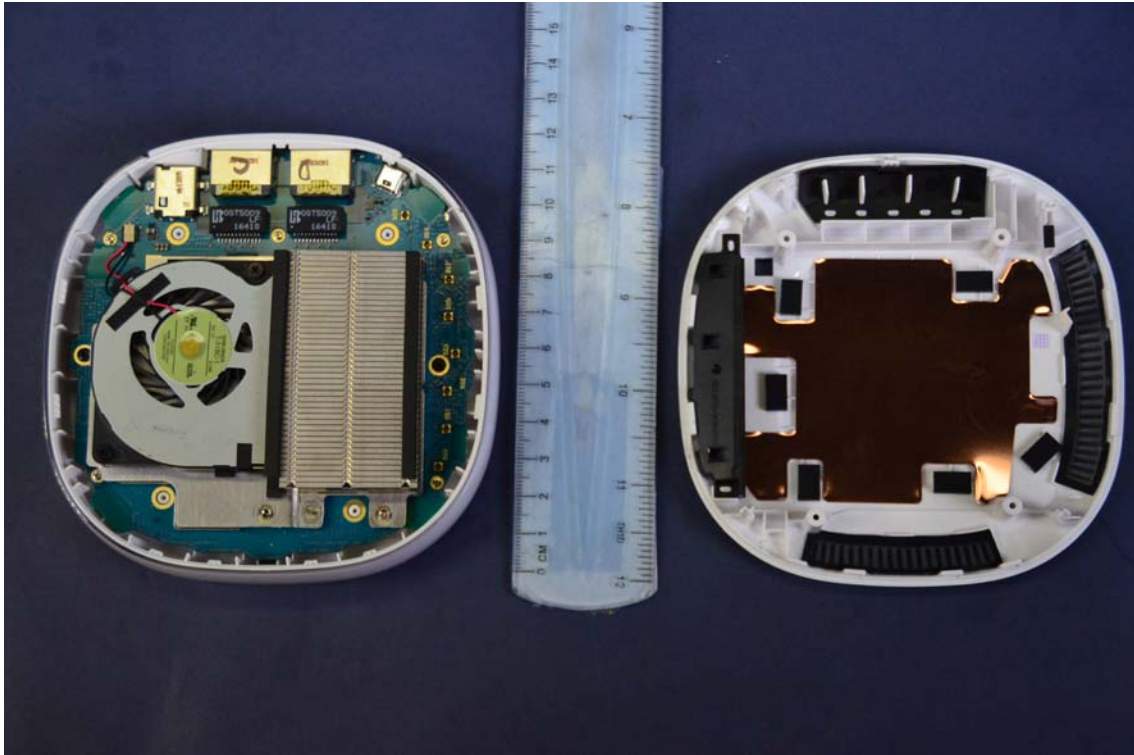

INTERNAL PHOTOGRAPHS

	Samsung Electronics Co., Ltd. FCC ID: A3LETWV531	Model: ET-WV531
Internal Photos	EUT Type: Indoor Access Point	Page 3 of 6

	Samsung Electronics Co., Ltd. FCC ID: A3LETWV531	Model: ET-WV531
Internal Photos	EUT Type: Indoor Access Point	Page 4 of 6

	<p>Samsung Electronics Co., Ltd. FCC ID: A3LETWV531</p>	<p>Model: ET-WV531</p>
<p>Internal Photos</p>	<p>EUT Type: Indoor Access Point</p>	<p>Page 5 of 6</p>