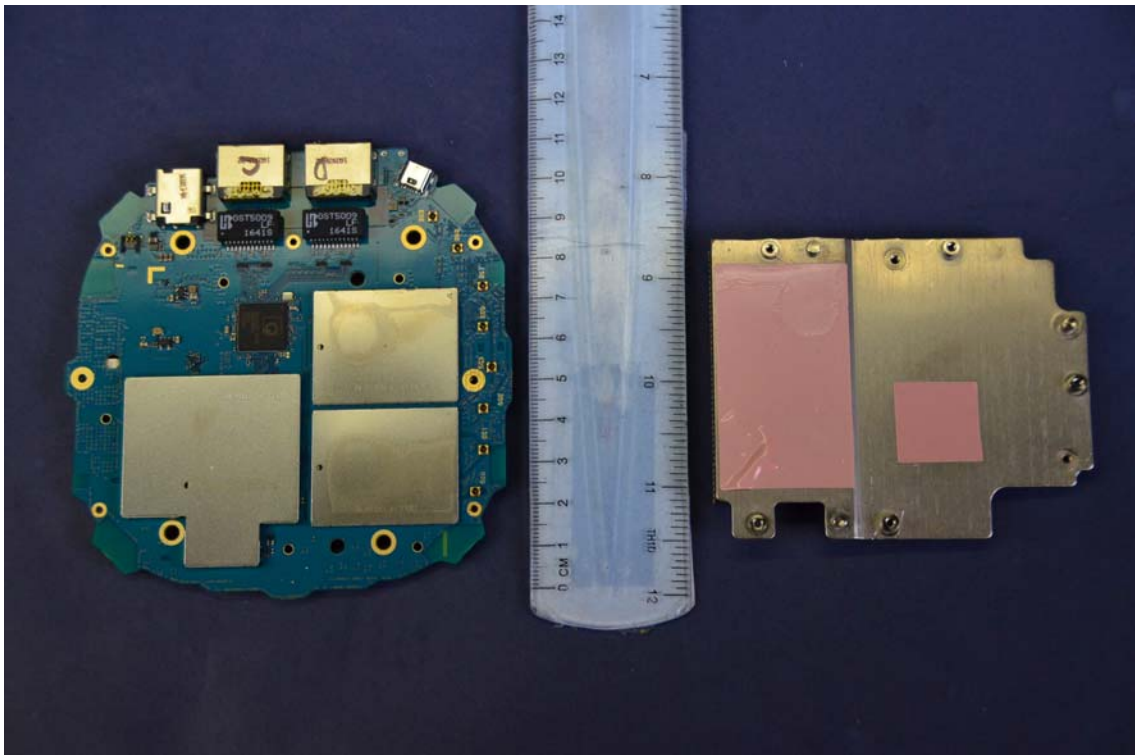

INTERNAL PHOTOGRAPHS

	Samsung Electronics Co., Ltd. FCC ID: A3LETWV531	Model: ET-WV531
Internal Photos	EUT Type: Indoor Access Point	Page 3 of 6

	Samsung Electronics Co., Ltd. FCC ID: A3LETWV531	Model: ET-WV531
Internal Photos	EUT Type: Indoor Access Point	Page 4 of 6

	<p>Samsung Electronics Co., Ltd. FCC ID: A3LETWV531</p>	<p>Model: ET-WV531</p>
<p>Internal Photos</p>	<p>EUT Type: Indoor Access Point</p>	<p>Page 5 of 6</p>