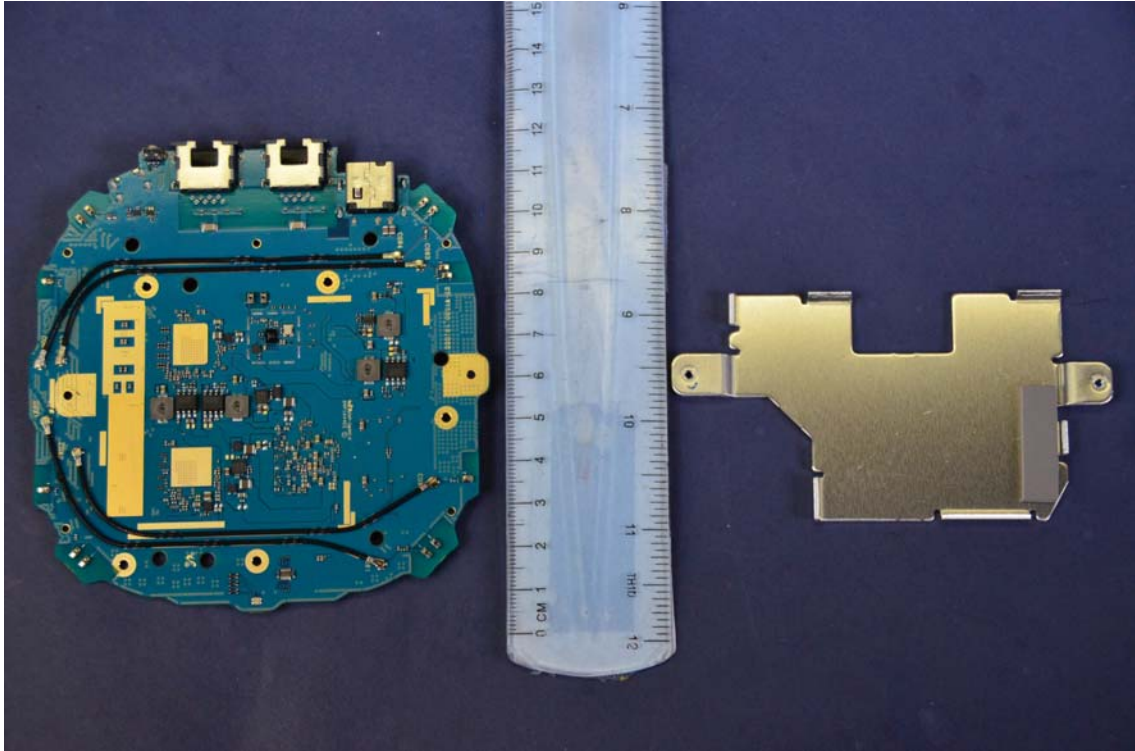

INTERNAL PHOTOGRAPHS

	Samsung Electronics Co., Ltd. FCC ID: A3LETWV531	Model: ET-WV531
Internal Photos	EUT Type: Indoor Access Point	Page 3 of 6

	Samsung Electronics Co., Ltd. FCC ID: A3LETWV531	Model: ET-WV531
Internal Photos	EUT Type: Indoor Access Point	Page 4 of 6

	<p>Samsung Electronics Co., Ltd. FCC ID: A3LETWV531</p>	<p>Model: ET-WV531</p>
<p>Internal Photos</p>	<p>EUT Type: Indoor Access Point</p>	<p>Page 5 of 6</p>