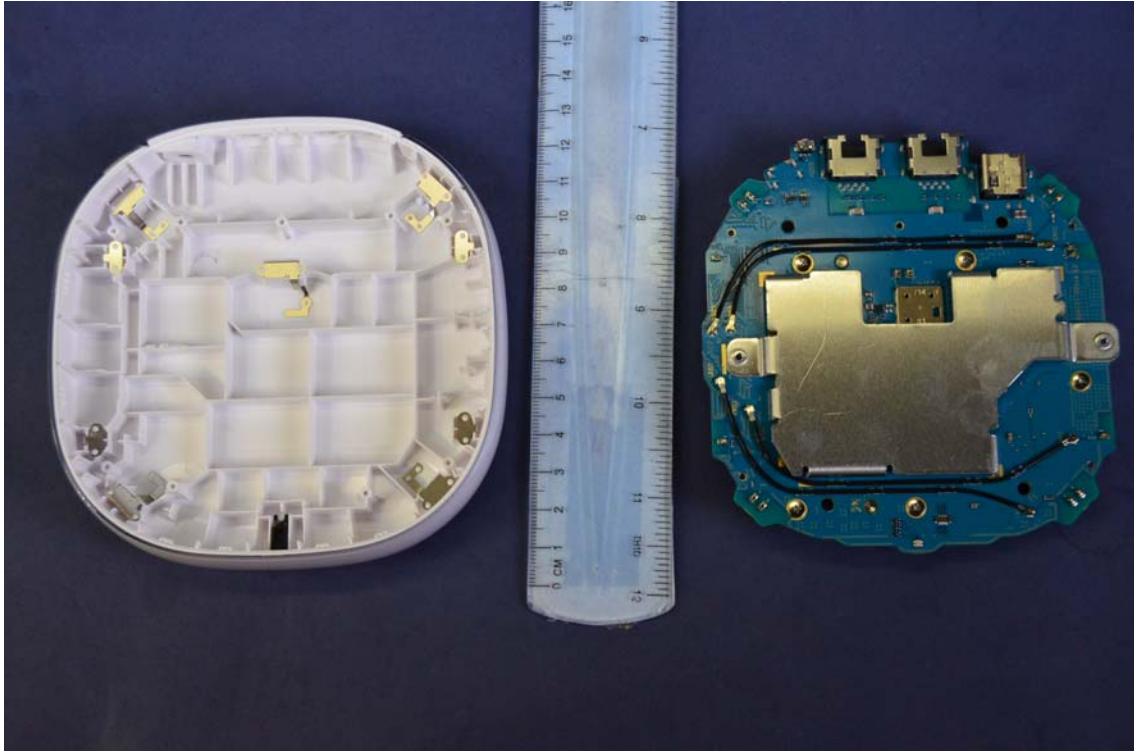

INTERNAL PHOTOGRAPHS

	Samsung Electronics Co., Ltd. FCC ID: A3LETWV531	Model: ET-WV531
Internal Photos	EUT Type: Indoor Access Point	Page 3 of 6

	Samsung Electronics Co., Ltd. FCC ID: A3LETWV531	Model: ET-WV531
Internal Photos	EUT Type: Indoor Access Point	Page 4 of 6

	<p>Samsung Electronics Co., Ltd. FCC ID: A3LETWV531</p>	<p>Model: ET-WV531</p>
<p>Internal Photos</p>	<p>EUT Type: Indoor Access Point</p>	<p>Page 5 of 6</p>