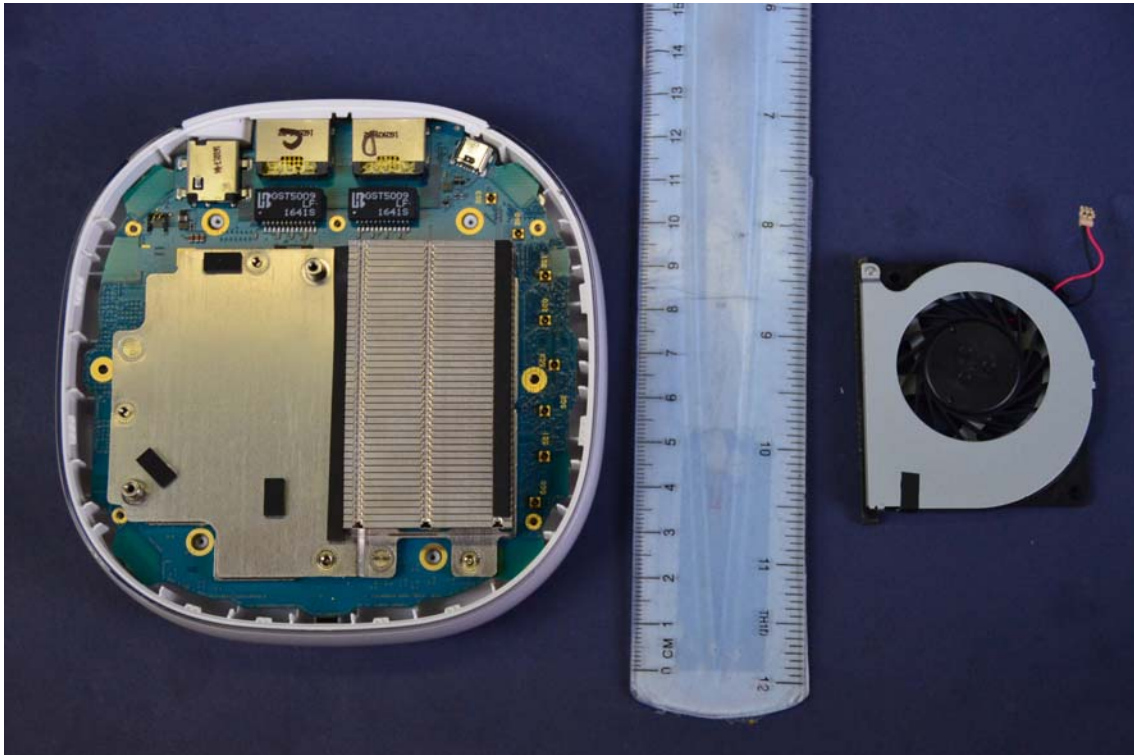

INTERNAL PHOTOGRAPHS

	Samsung Electronics Co., Ltd. FCC ID: A3LETWV531	Model: ET-WV531
Internal Photos	EUT Type: Indoor Access Point	Page 3 of 6

	Samsung Electronics Co., Ltd. FCC ID: A3LETWV531	Model: ET-WV531
Internal Photos	EUT Type: Indoor Access Point	Page 4 of 6

	<p>Samsung Electronics Co., Ltd. FCC ID: A3LETWV531</p>	<p>Model: ET-WV531</p>
<p>Internal Photos</p>	<p>EUT Type: Indoor Access Point</p>	<p>Page 5 of 6</p>