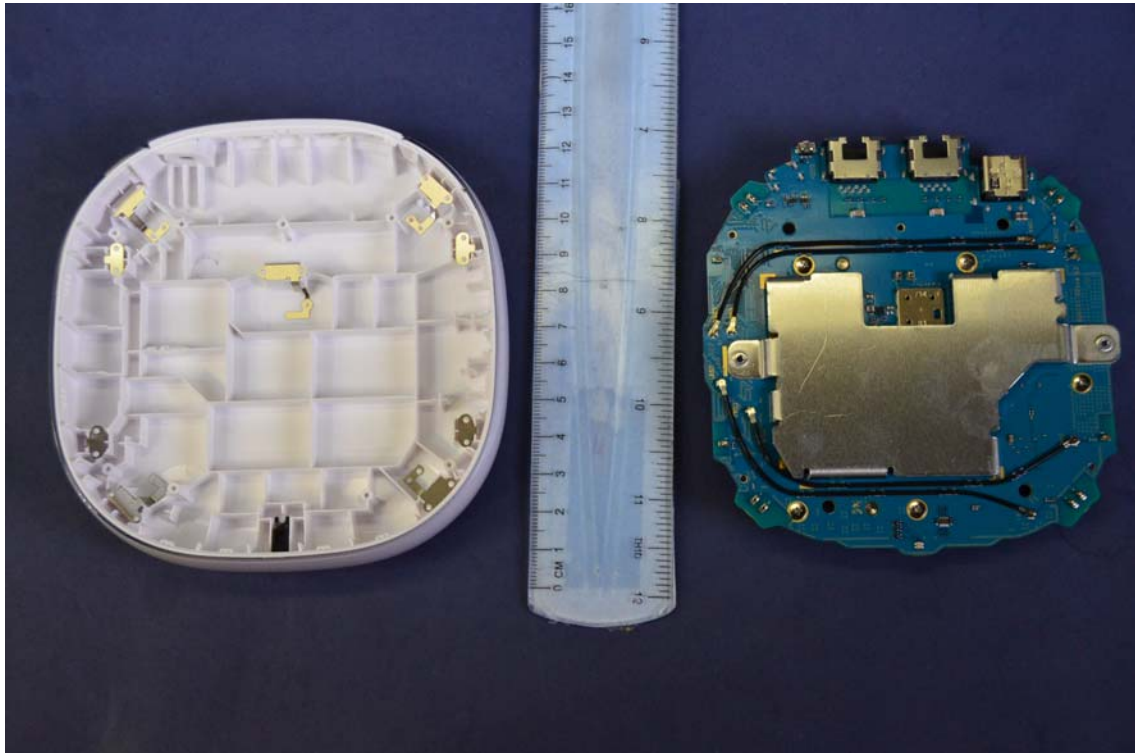

INTERNAL PHOTOGRAPHS

	<p>Samsung Electronics Co., Ltd. FCC ID: A3LETWV530</p>	<p>Model: ET-WV530</p>
<p>Internal Photos</p>	<p>EUT Type: Indoor Access Point</p>	<p>Page 2 of 6</p>

	Samsung Electronics Co., Ltd. FCC ID: A3LETWV530	Model: ET-WV530
Internal Photos	EUT Type: Indoor Access Point	Page 3 of 6

	Samsung Electronics Co., Ltd. FCC ID: A3LETWV530	Model: ET-WV530
Internal Photos	EUT Type: Indoor Access Point	Page 4 of 6

	<p>Samsung Electronics Co., Ltd. FCC ID: A3LETWV530</p>	<p>Model: ET-WV530</p>
<p>Internal Photos</p>	<p>EUT Type: Indoor Access Point</p>	<p>Page 5 of 6</p>