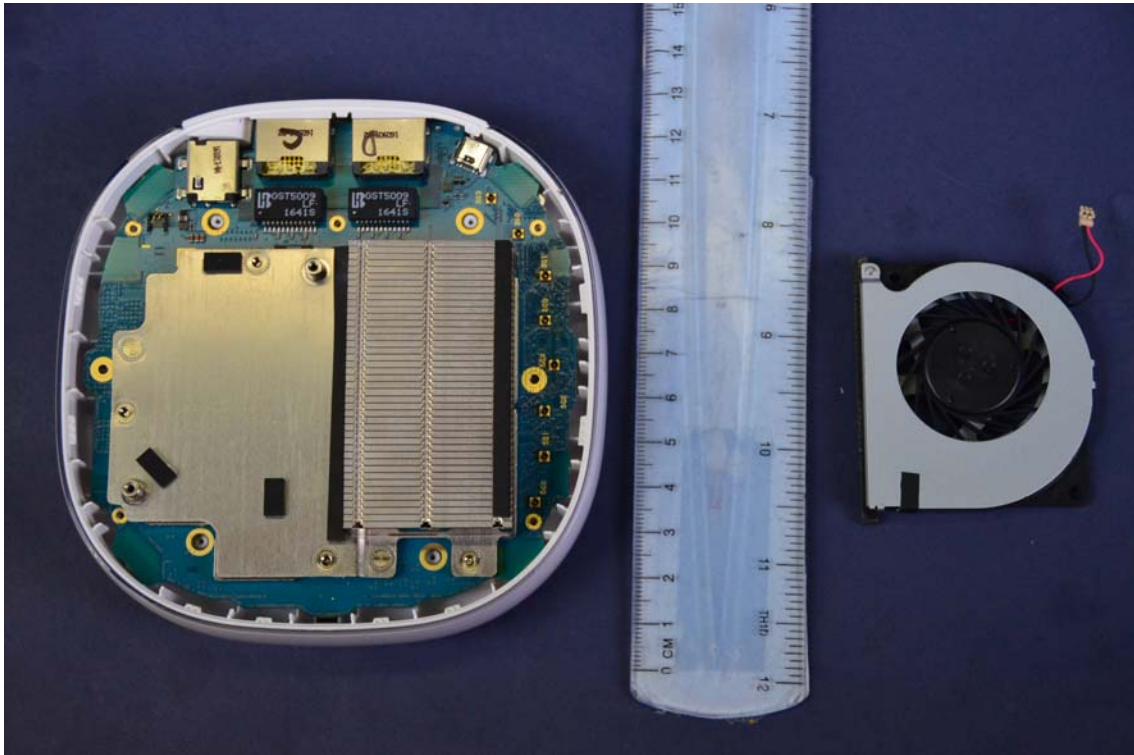

INTERNAL PHOTOGRAPHS

	<p>Samsung Electronics Co., Ltd. FCC ID: A3LETWV530</p>	<p>Model: ET-WV530</p>
<p>Internal Photos</p>	<p>EUT Type: Indoor Access Point</p>	<p>Page 2 of 6</p>

	Samsung Electronics Co., Ltd. FCC ID: A3LETWV530	Model: ET-WV530
Internal Photos	EUT Type: Indoor Access Point	Page 3 of 6

	Samsung Electronics Co., Ltd. FCC ID: A3LETWV530	Model: ET-WV530
Internal Photos	EUT Type: Indoor Access Point	Page 4 of 6

	<p>Samsung Electronics Co., Ltd. FCC ID: A3LETWV530</p>	<p>Model: ET-WV530</p>
<p>Internal Photos</p>	<p>EUT Type: Indoor Access Point</p>	<p>Page 5 of 6</p>