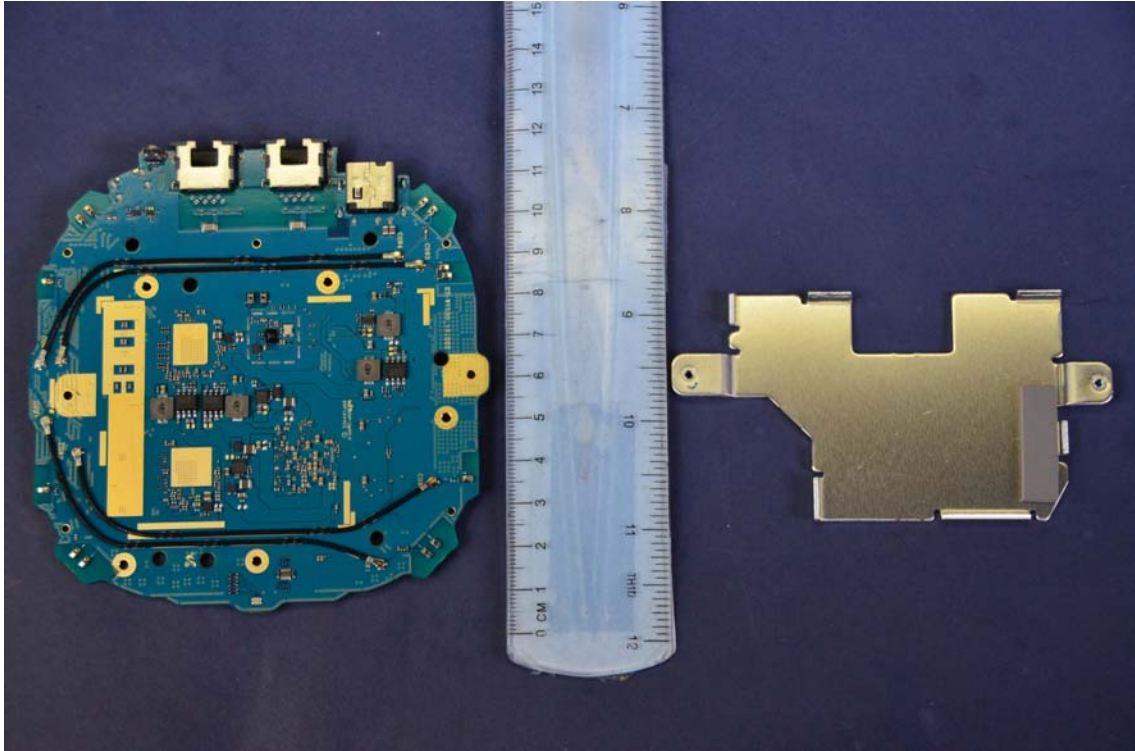

INTERNAL PHOTOGRAPHS

	<p>Samsung Electronics Co., Ltd. FCC ID: A3LETWV530</p>	<p>Model: ET-WV530</p>
<p>Internal Photos</p>	<p>EUT Type: Indoor Access Point</p>	<p>Page 2 of 6</p>

	Samsung Electronics Co., Ltd. FCC ID: A3LETWV530	Model: ET-WV530
Internal Photos	EUT Type: Indoor Access Point	Page 3 of 6

	Samsung Electronics Co., Ltd. FCC ID: A3LETWV530	Model: ET-WV530
Internal Photos	EUT Type: Indoor Access Point	Page 4 of 6

	<p>Samsung Electronics Co., Ltd. FCC ID: A3LETWV530</p>	<p>Model: ET-WV530</p>
<p>Internal Photos</p>	<p>EUT Type: Indoor Access Point</p>	<p>Page 5 of 6</p>