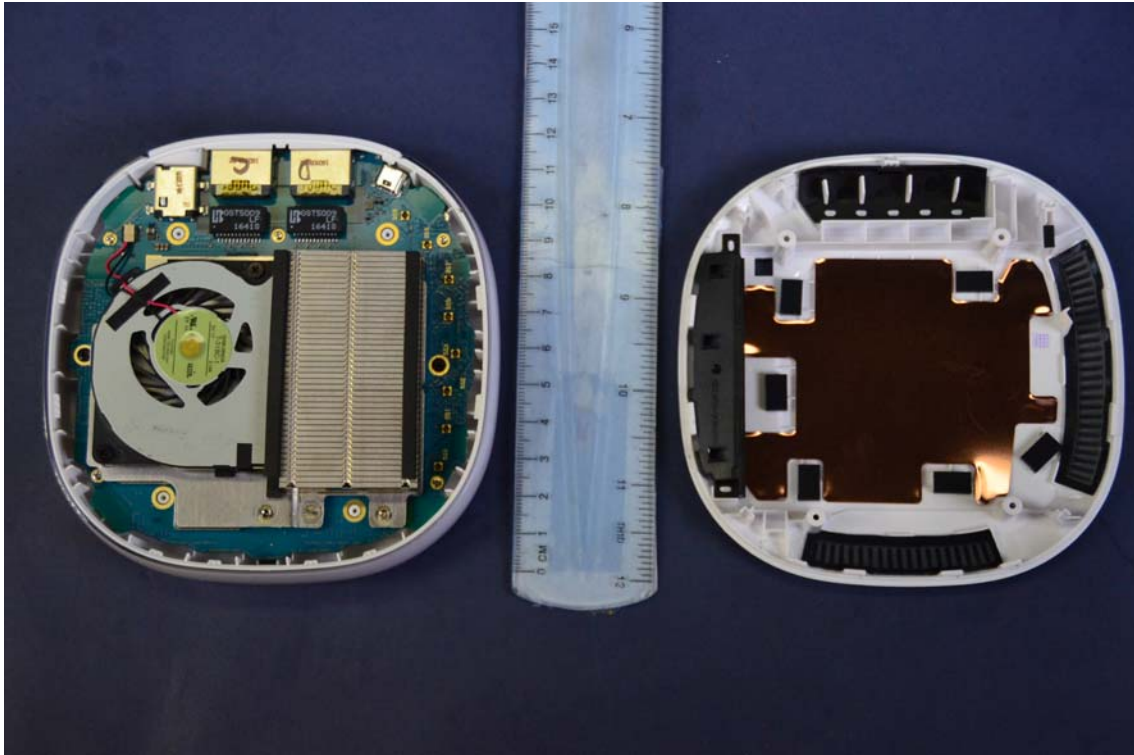

INTERNAL PHOTOGRAPHS

	<p>Samsung Electronics Co., Ltd. FCC ID: A3LETWV530</p>	<p>Model: ET-WV530</p>
<p>Internal Photos</p>	<p>EUT Type: Indoor Access Point</p>	<p>Page 2 of 6</p>

	Samsung Electronics Co., Ltd. FCC ID: A3LETWV530	Model: ET-WV530
Internal Photos	EUT Type: Indoor Access Point	Page 3 of 6

	Samsung Electronics Co., Ltd. FCC ID: A3LETWV530	Model: ET-WV530
Internal Photos	EUT Type: Indoor Access Point	Page 4 of 6

	<p>Samsung Electronics Co., Ltd. FCC ID: A3LETWV530</p>	<p>Model: ET-WV530</p>
<p>Internal Photos</p>	<p>EUT Type: Indoor Access Point</p>	<p>Page 5 of 6</p>