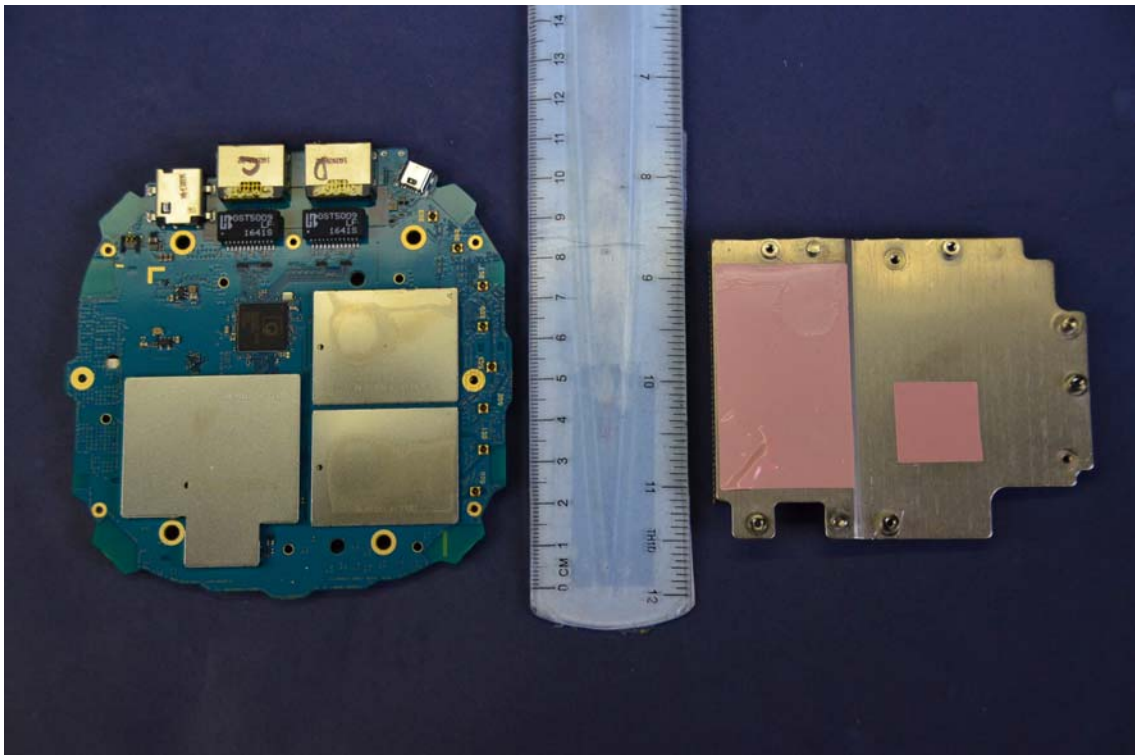

INTERNAL PHOTOGRAPHS

	<p>Samsung Electronics Co., Ltd. FCC ID: A3LETWV530</p>	<p>Model: ET-WV530</p>
<p>Internal Photos</p>	<p>EUT Type: Indoor Access Point</p>	<p>Page 2 of 6</p>

	Samsung Electronics Co., Ltd. FCC ID: A3LETWV530	Model: ET-WV530
Internal Photos	EUT Type: Indoor Access Point	Page 3 of 6

	Samsung Electronics Co., Ltd. FCC ID: A3LETWV530	Model: ET-WV530
Internal Photos	EUT Type: Indoor Access Point	Page 4 of 6

	<p>Samsung Electronics Co., Ltd. FCC ID: A3LETWV530</p>	<p>Model: ET-WV530</p>
<p>Internal Photos</p>	<p>EUT Type: Indoor Access Point</p>	<p>Page 5 of 6</p>